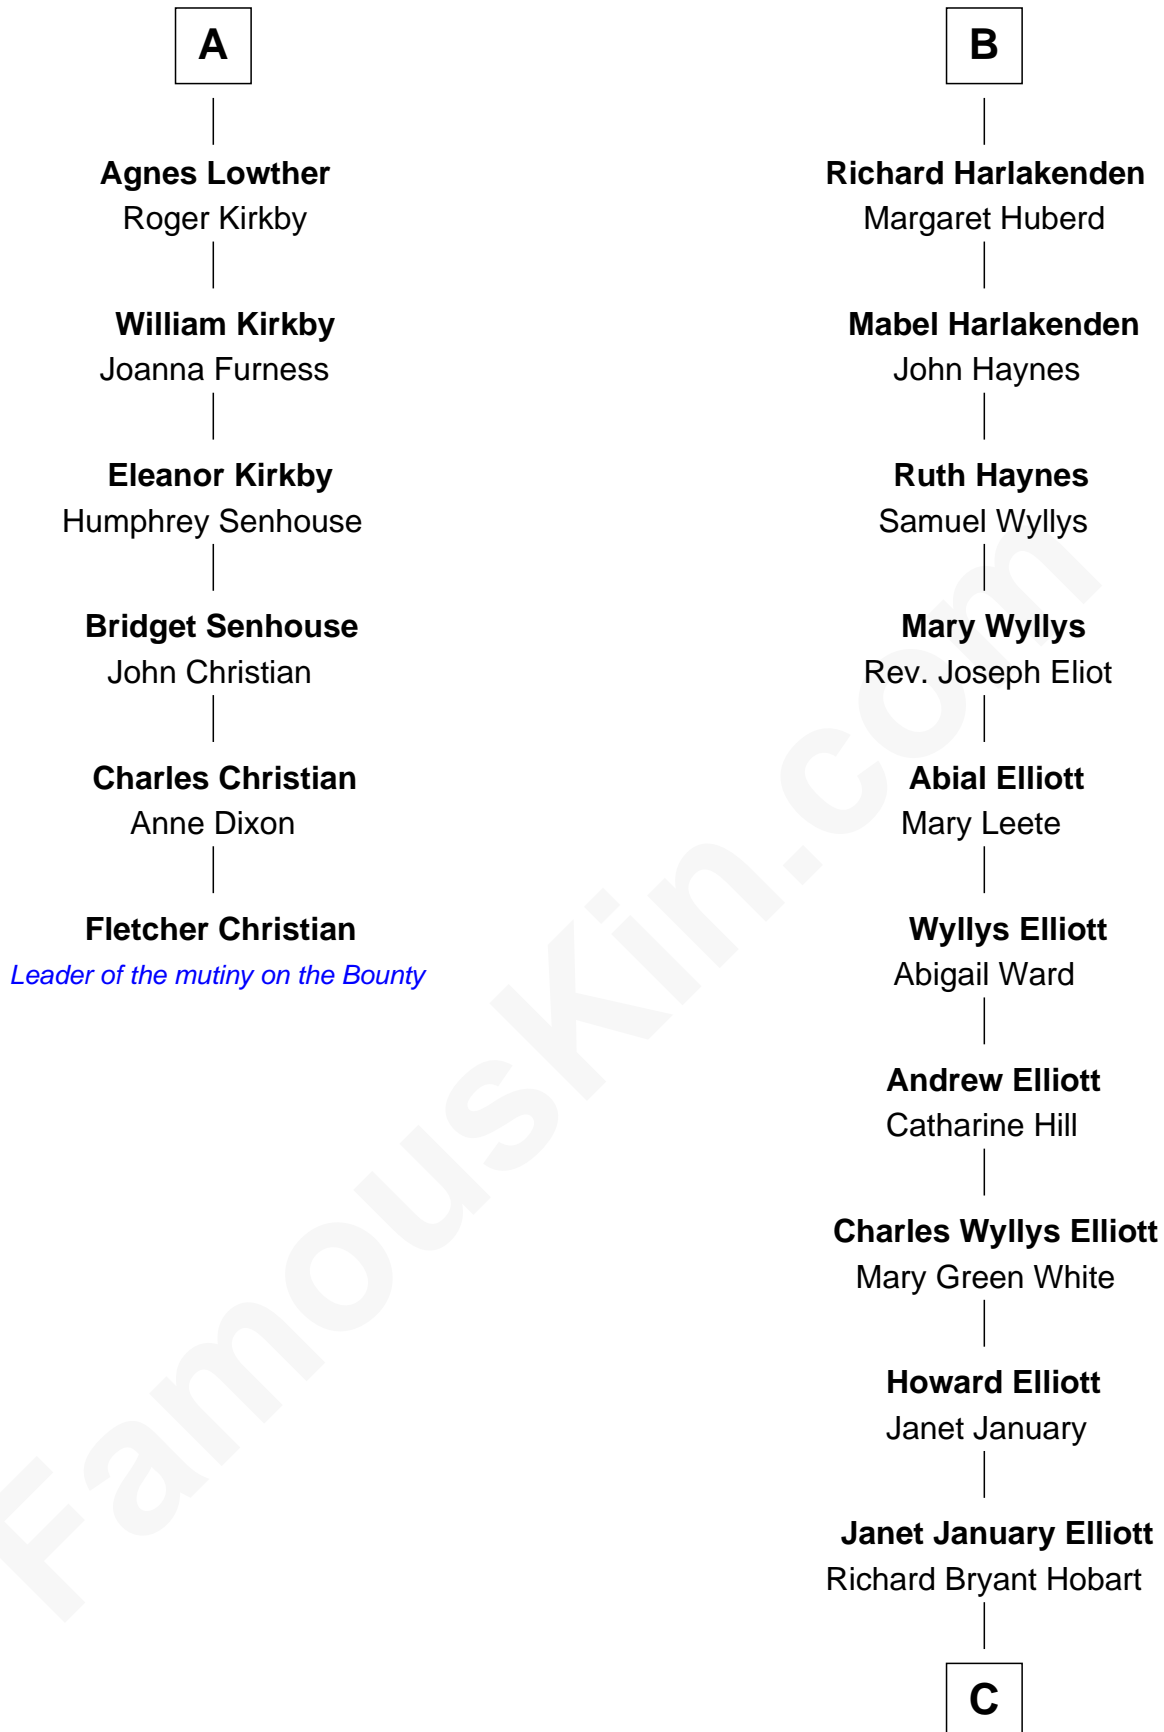

## Relationship Chart of Fletcher Christian

Leader of the mutiny on the Bounty

12th cousin 6 times removed of

**Ali Wentworth**

TV Actress and Comedienne

C

**Mable Bryant Hobart**  
Eric Bartlett Wentworth

**Ali Wentworth**  
*TV Actress and Comedienne*

FamousKin.com