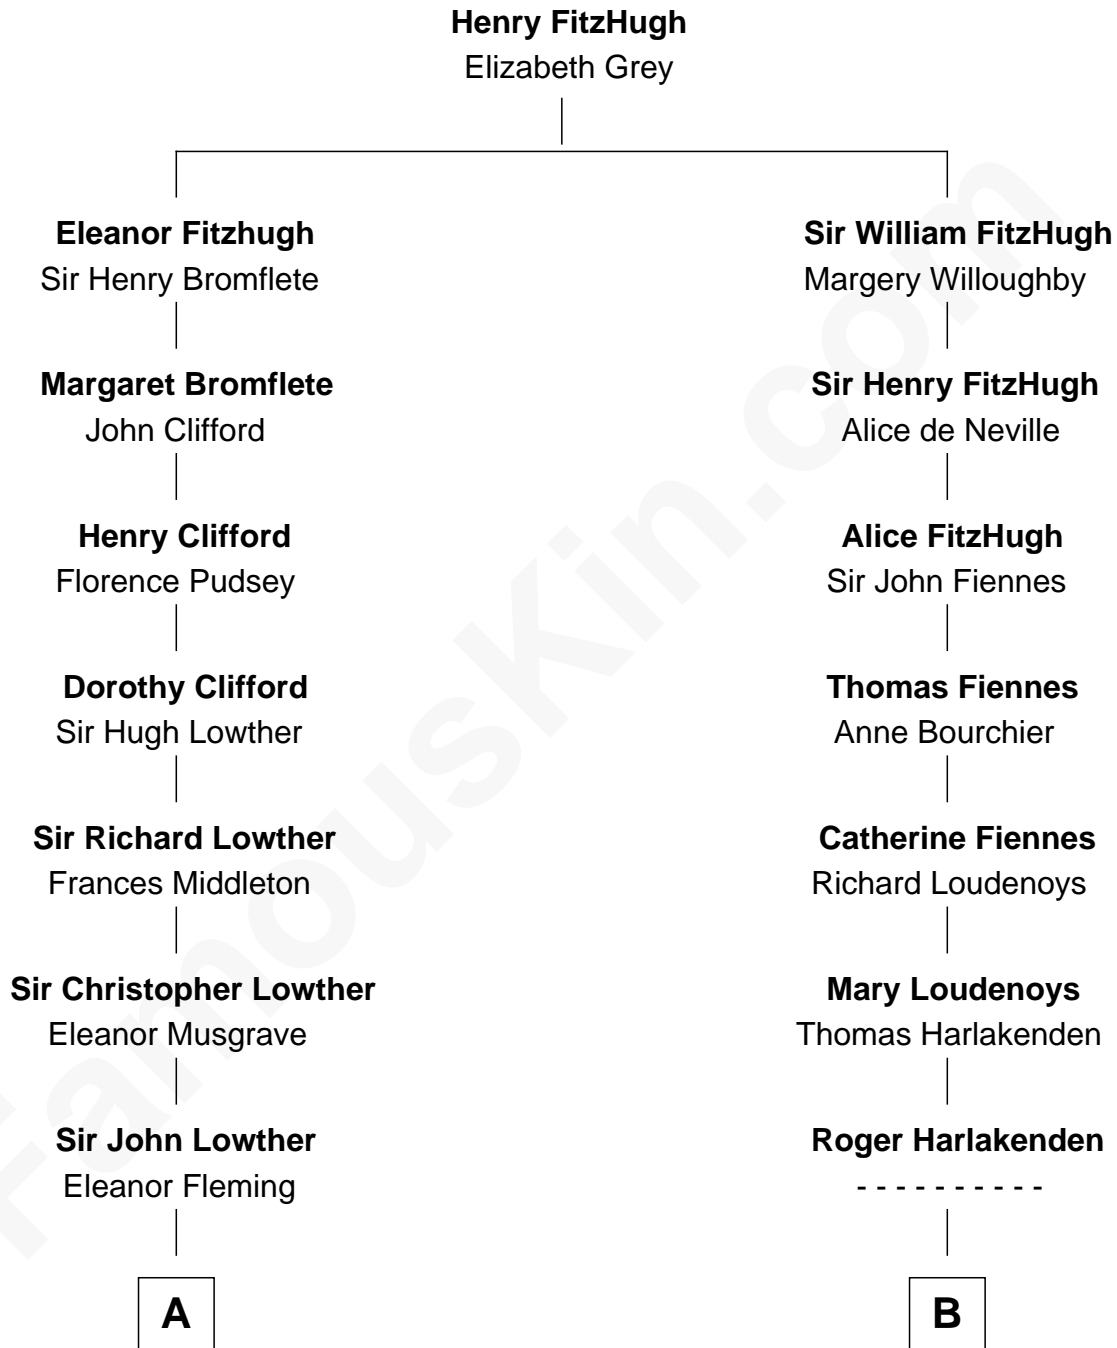

# FamousKin.com

## Relationship Chart of Fletcher Christian

Leader of the mutiny on the Bounty

12th cousin 6 times removed of

**Ali Wentworth**

TV Actress and Comedienne

C

**Mable Bryant Hobart**  
Eric Bartlett Wentworth

**Ali Wentworth**  
*TV Actress and Comedienne*