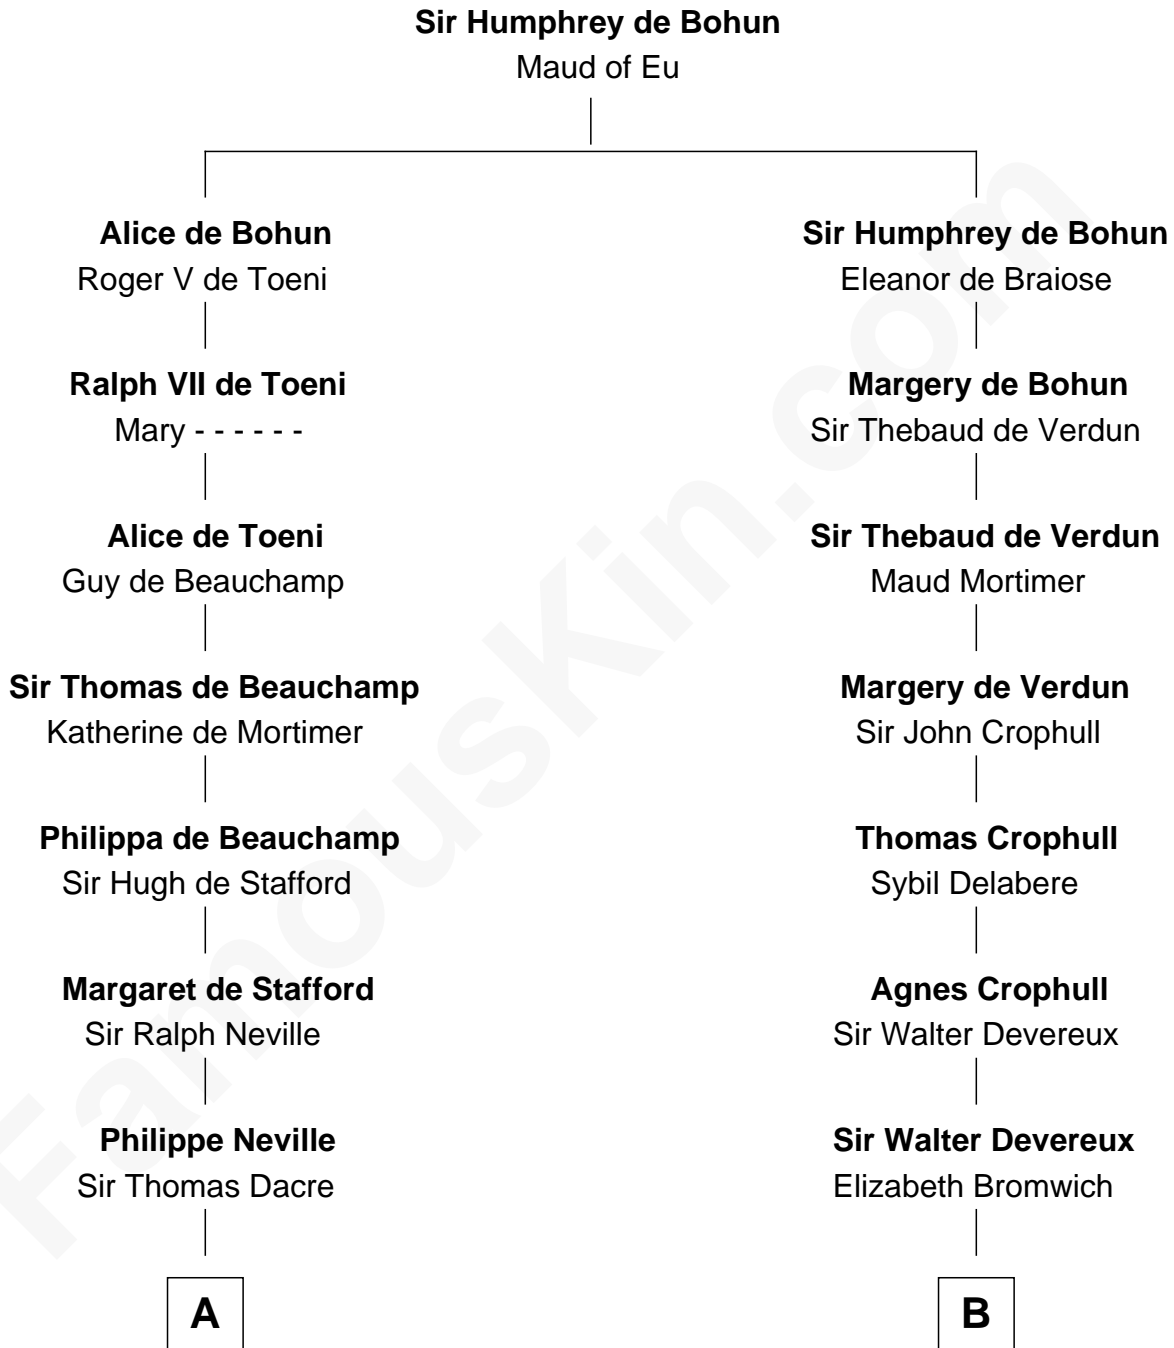

## Relationship Chart of Fletcher Christian

*Leader of the mutiny on the Bounty*

18th cousin 1 time removed of

## Button Gwinnett

*Signer of the Declaration of Independence*

THE "BOUNTY" AT ANCHOR

**C**

**Bridget Senhouse**

John Christian

**Charles Christian**

Anne Dixon

**Fletcher Christian**

*Leader of the mutiny on the Bounty*

**D**

**Rev. Samuel Gwinnett**

Anne Eames

**Button Gwinnett**

*Signer of Declaration of Independence*

FamousKin.com