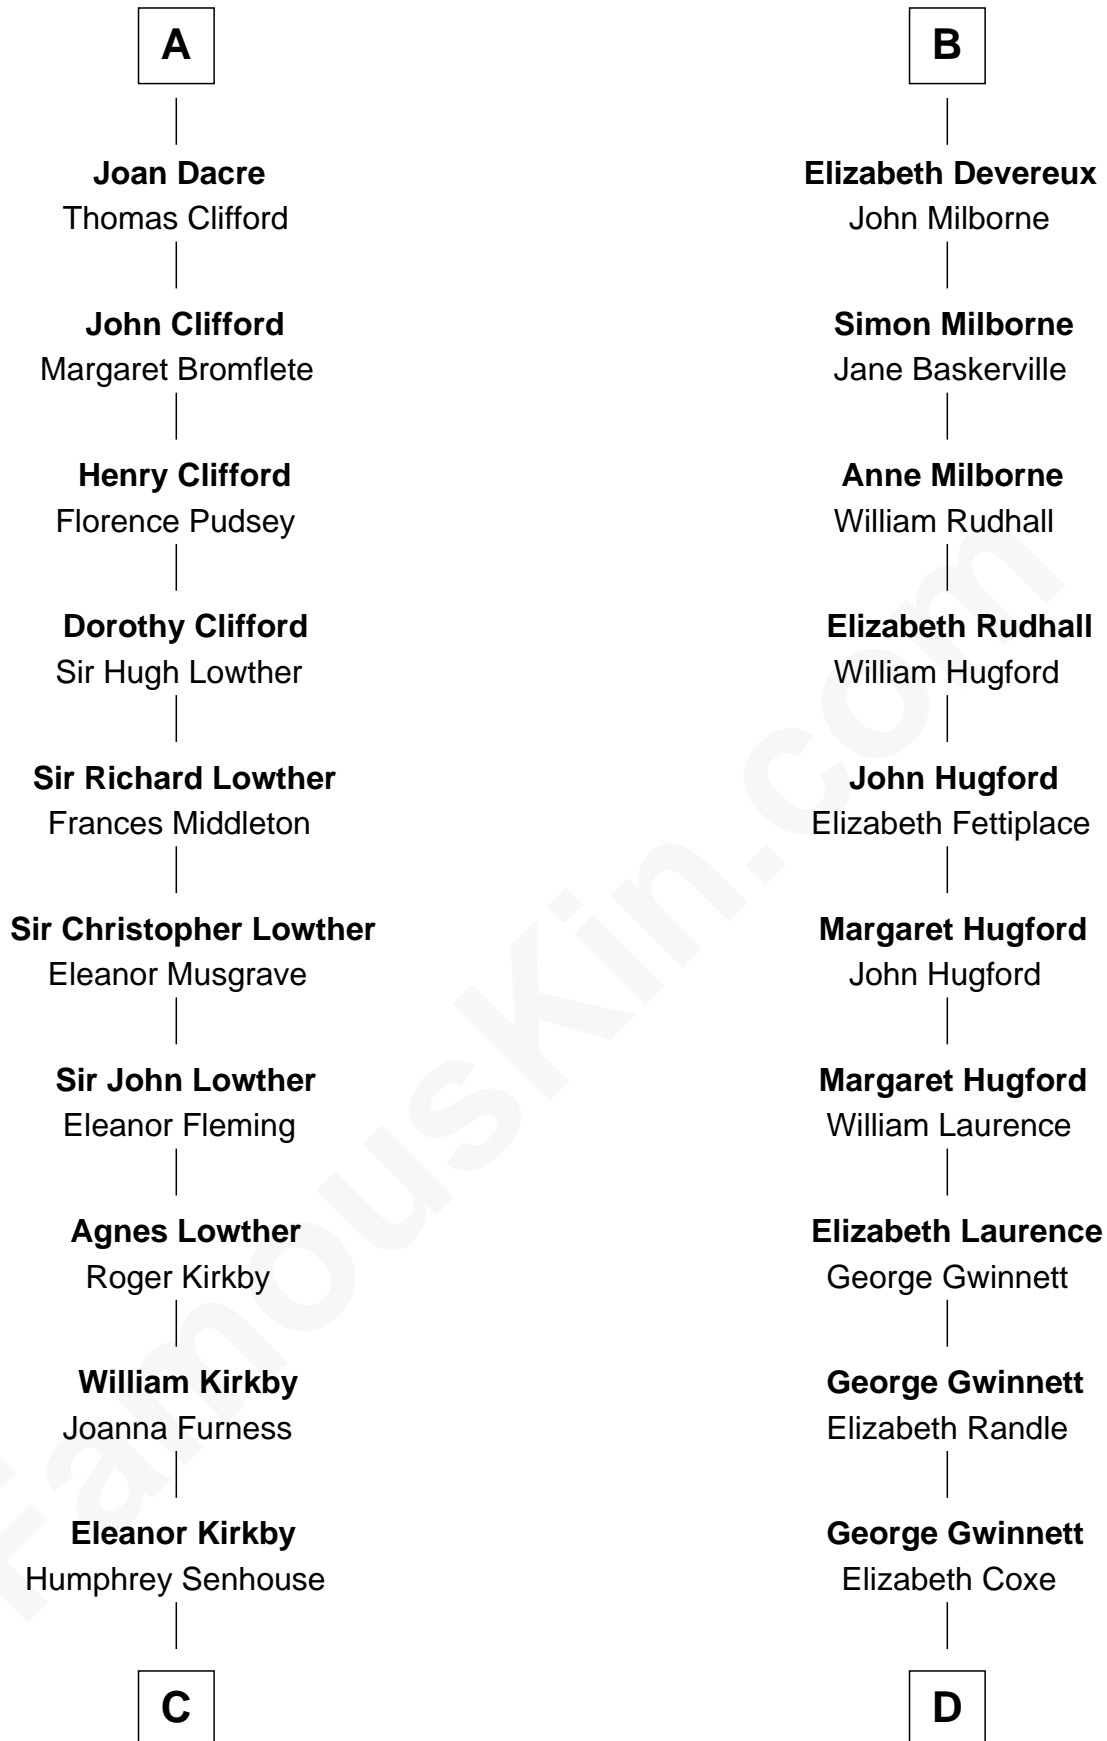

## Relationship Chart of Fletcher Christian

*Leader of the mutiny on the Bounty*

18th cousin 1 time removed of

## Button Gwinnett

*Signer of the Declaration of Independence*

THE "BOUNTY" AT ANCHOR

**C**

**Bridget Senhouse**

John Christian

**Charles Christian**

Anne Dixon