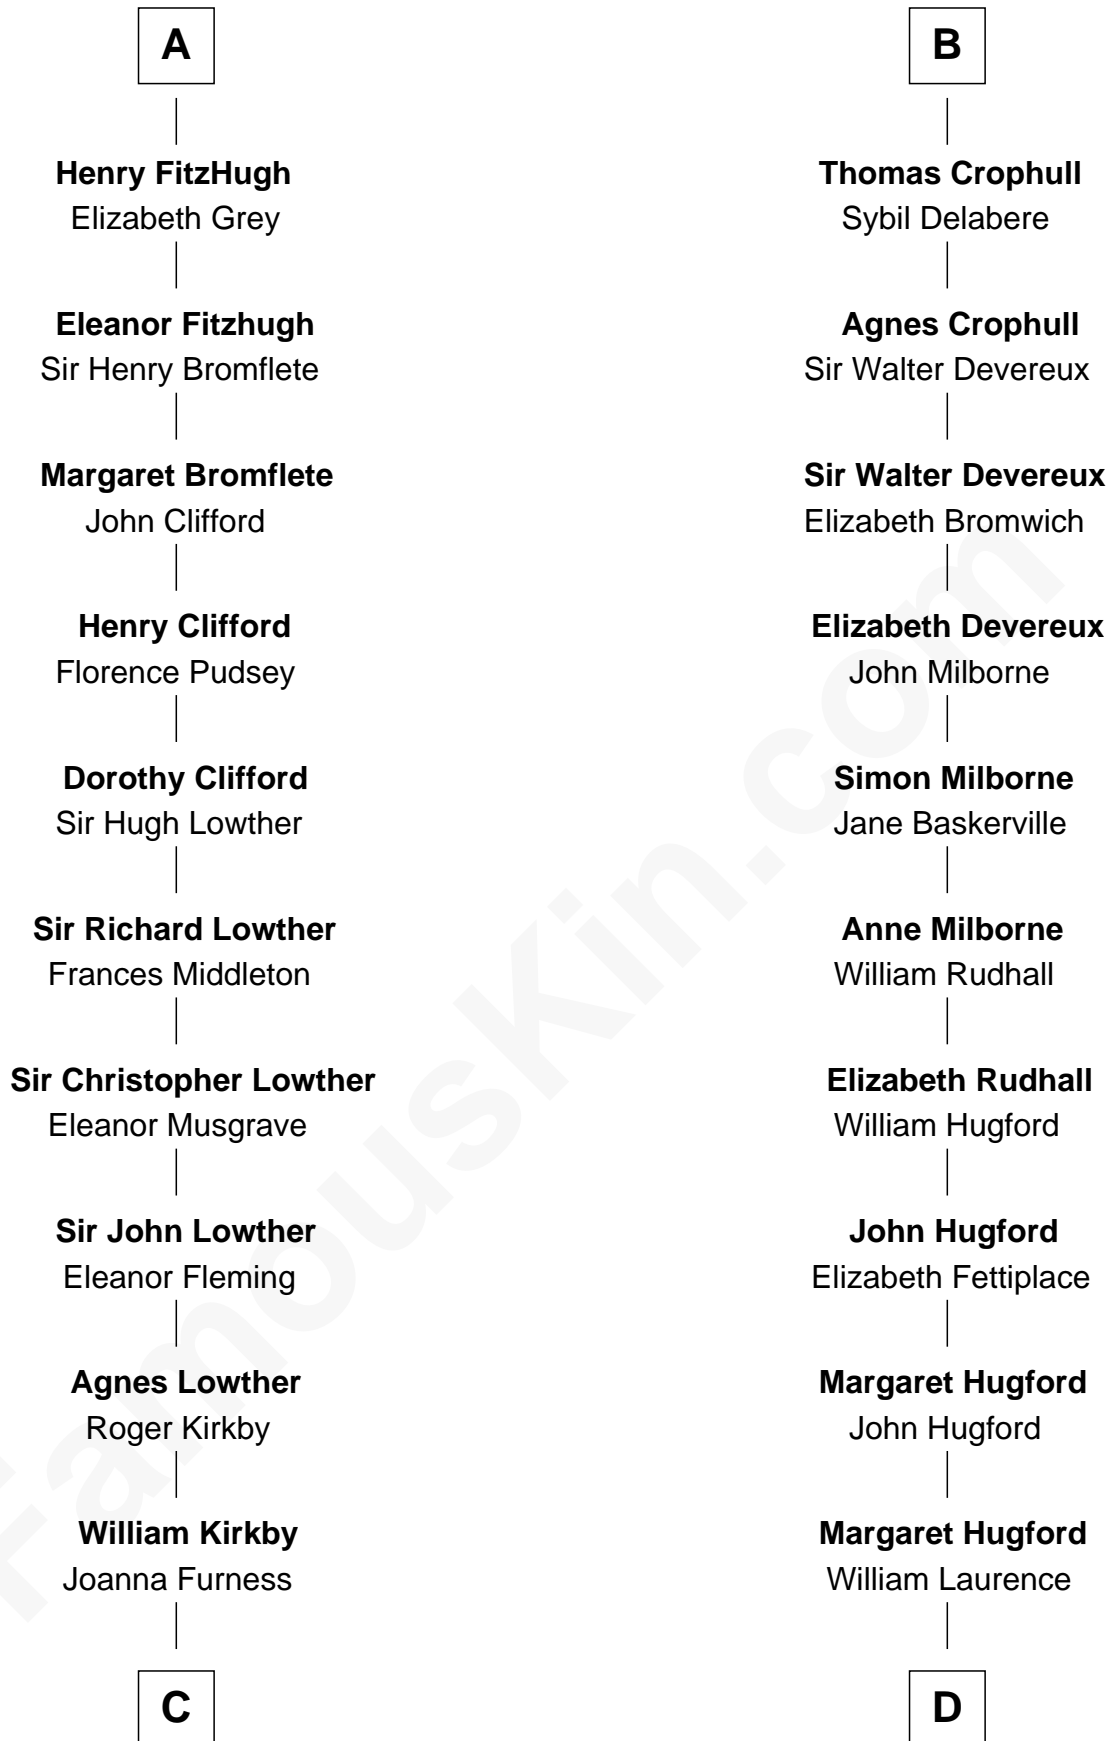

FamousKin.com

Relationship Chart of Fletcher Christian

Leader of the mutiny on the Bounty

20th cousin 1 time removed of

Button Gwinnett

Signer of the Declaration of Independence

C

Eleanor Kirkby
Humphrey Senhouse

Bridget Senhouse
John Christian

Charles Christian
Anne Dixon

Fletcher Christian
Leader of the mutiny on the Bounty

D

Elizabeth Laurence
George Gwinnett

George Gwinnett
Elizabeth Randle

George Gwinnett
Elizabeth Coxe