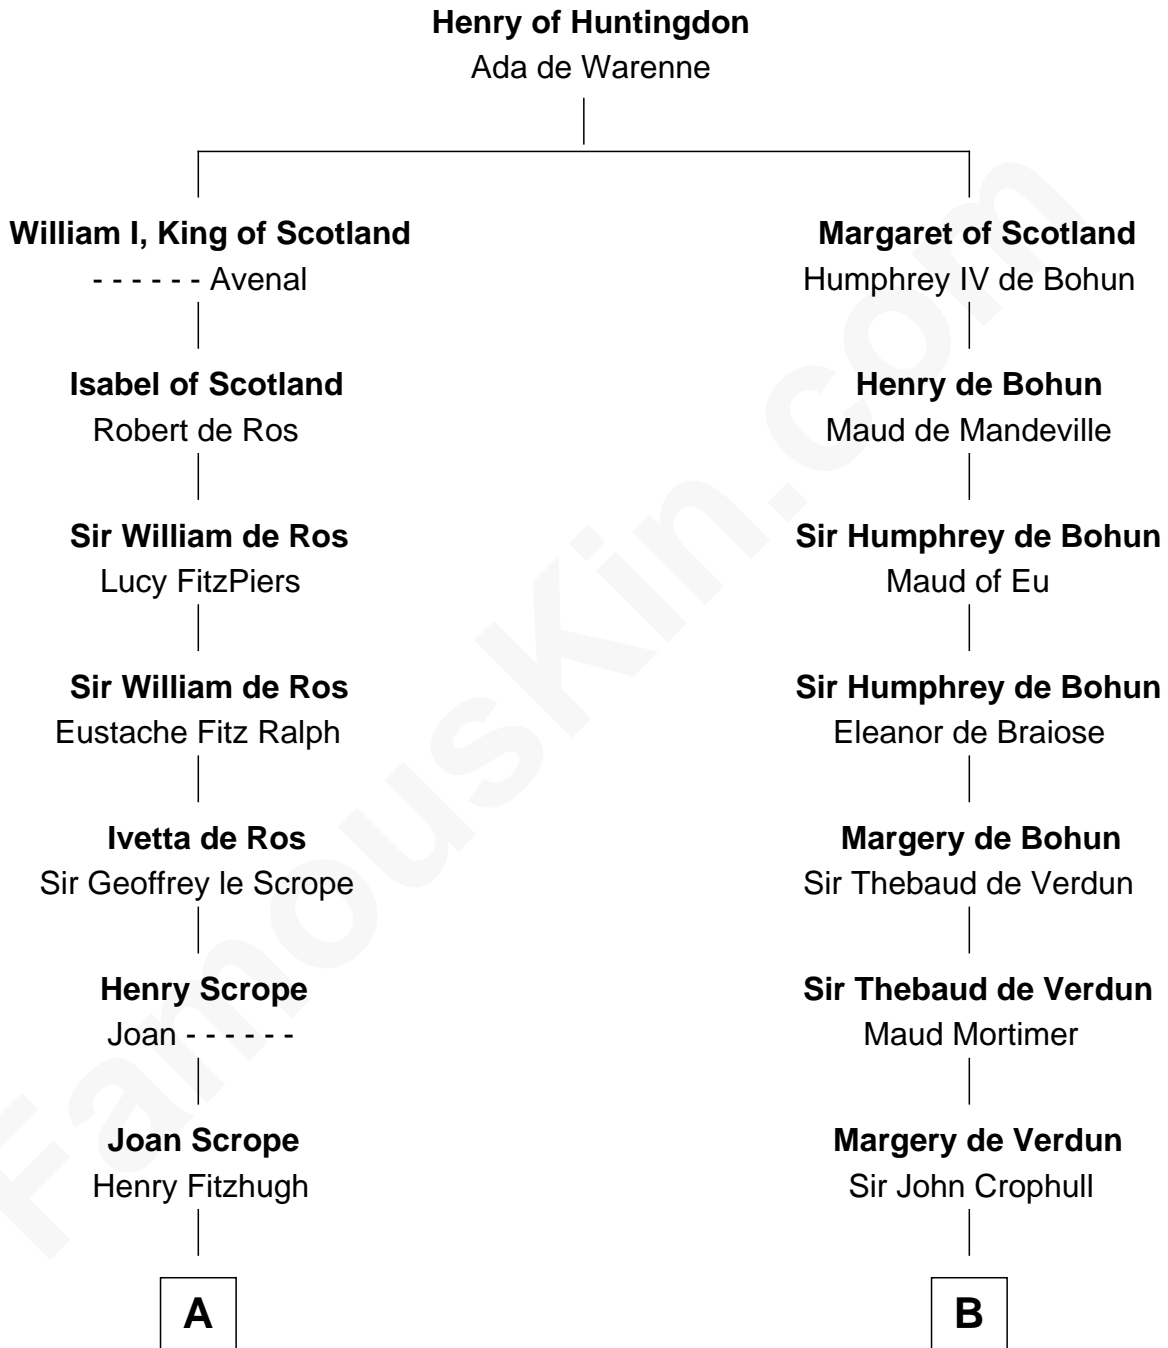

FamousKin.com

Relationship Chart of Fletcher Christian

Leader of the mutiny on the Bounty

20th cousin 1 time removed of

Button Gwinnett

Signer of the Declaration of Independence

C

Eleanor Kirkby
Humphrey Senhouse

Bridget Senhouse
John Christian

Charles Christian
Anne Dixon

Fletcher Christian
Leader of the mutiny on the Bounty

D

Elizabeth Laurence
George Gwinnett

George Gwinnett
Elizabeth Randle

George Gwinnett
Elizabeth Coxe