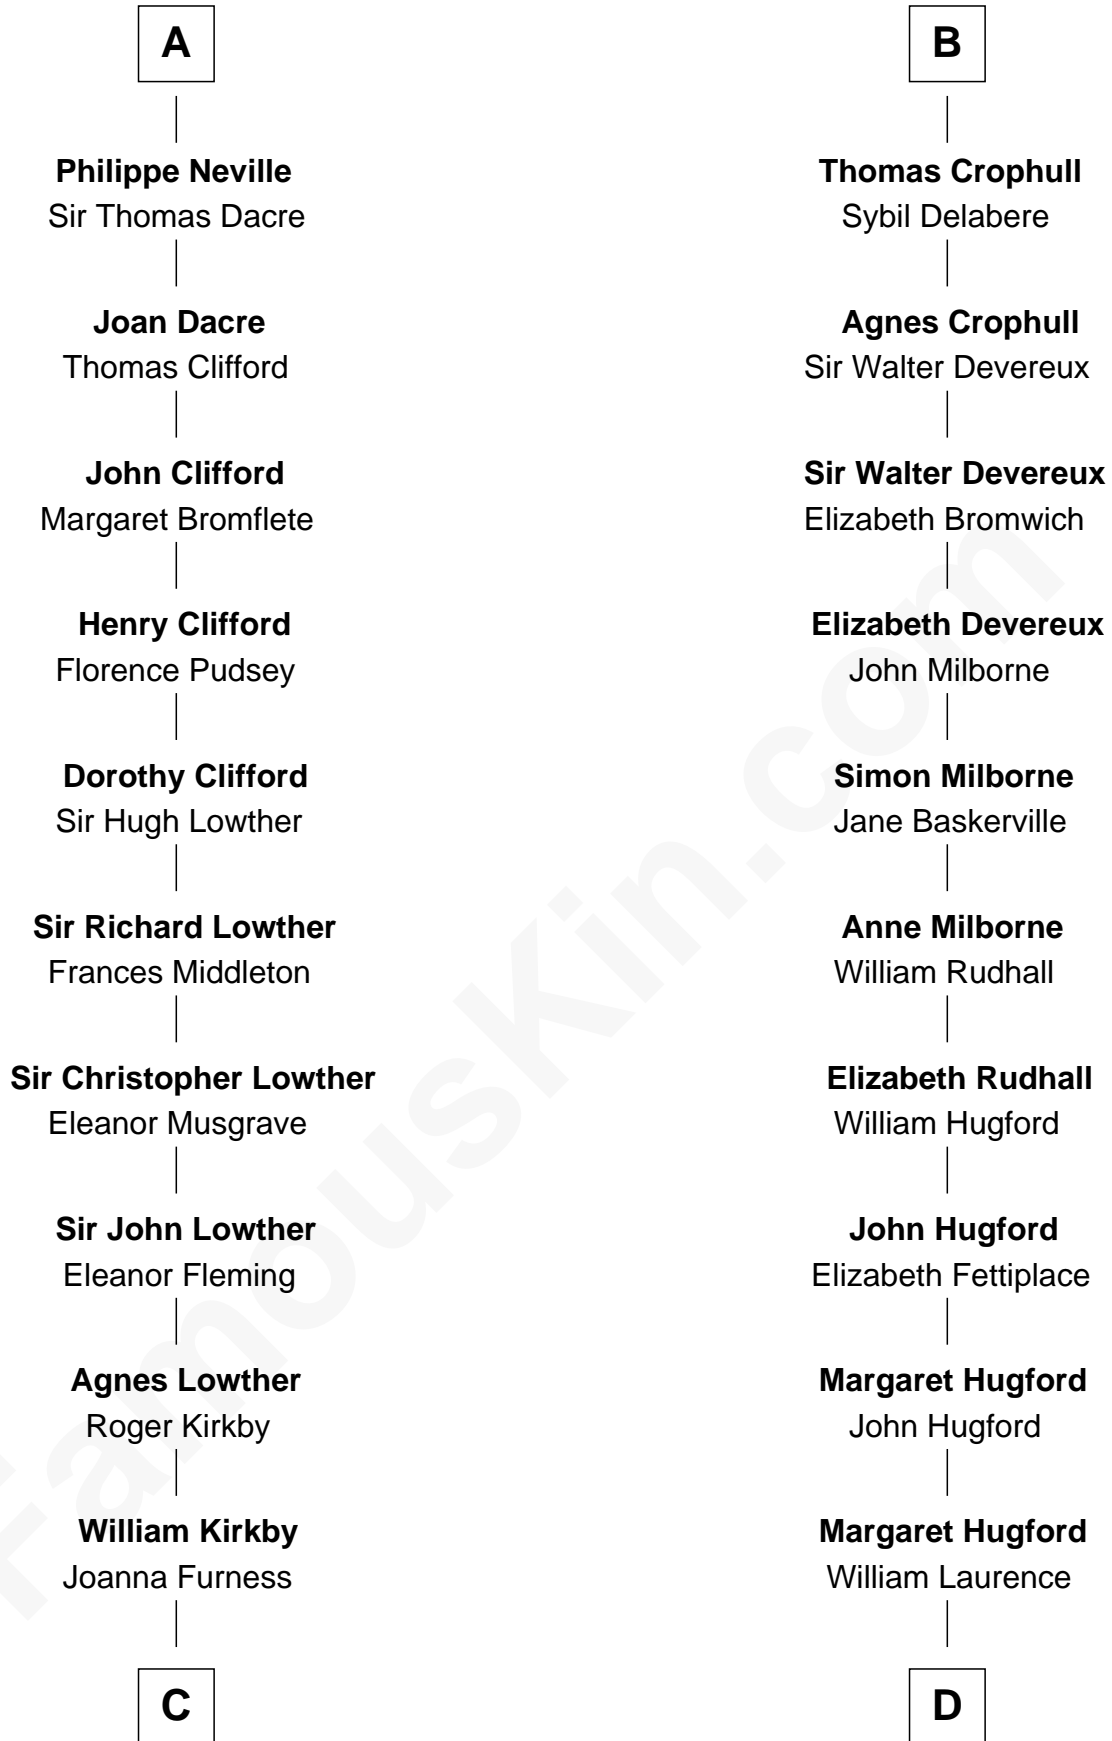

## Relationship Chart of Fletcher Christian

*Leader of the mutiny on the Bounty*

20th cousin 1 time removed of

**Button Gwinnett**

*Signer of the Declaration of Independence*

**C**

**Eleanor Kirkby**  
Humphrey Senhouse

**Bridget Senhouse**  
John Christian

**Charles Christian**  
Anne Dixon

**Fletcher Christian**  
*Leader of the mutiny on the Bounty*

**D**

**Elizabeth Laurence**  
George Gwinnett

**George Gwinnett**  
Elizabeth Randle