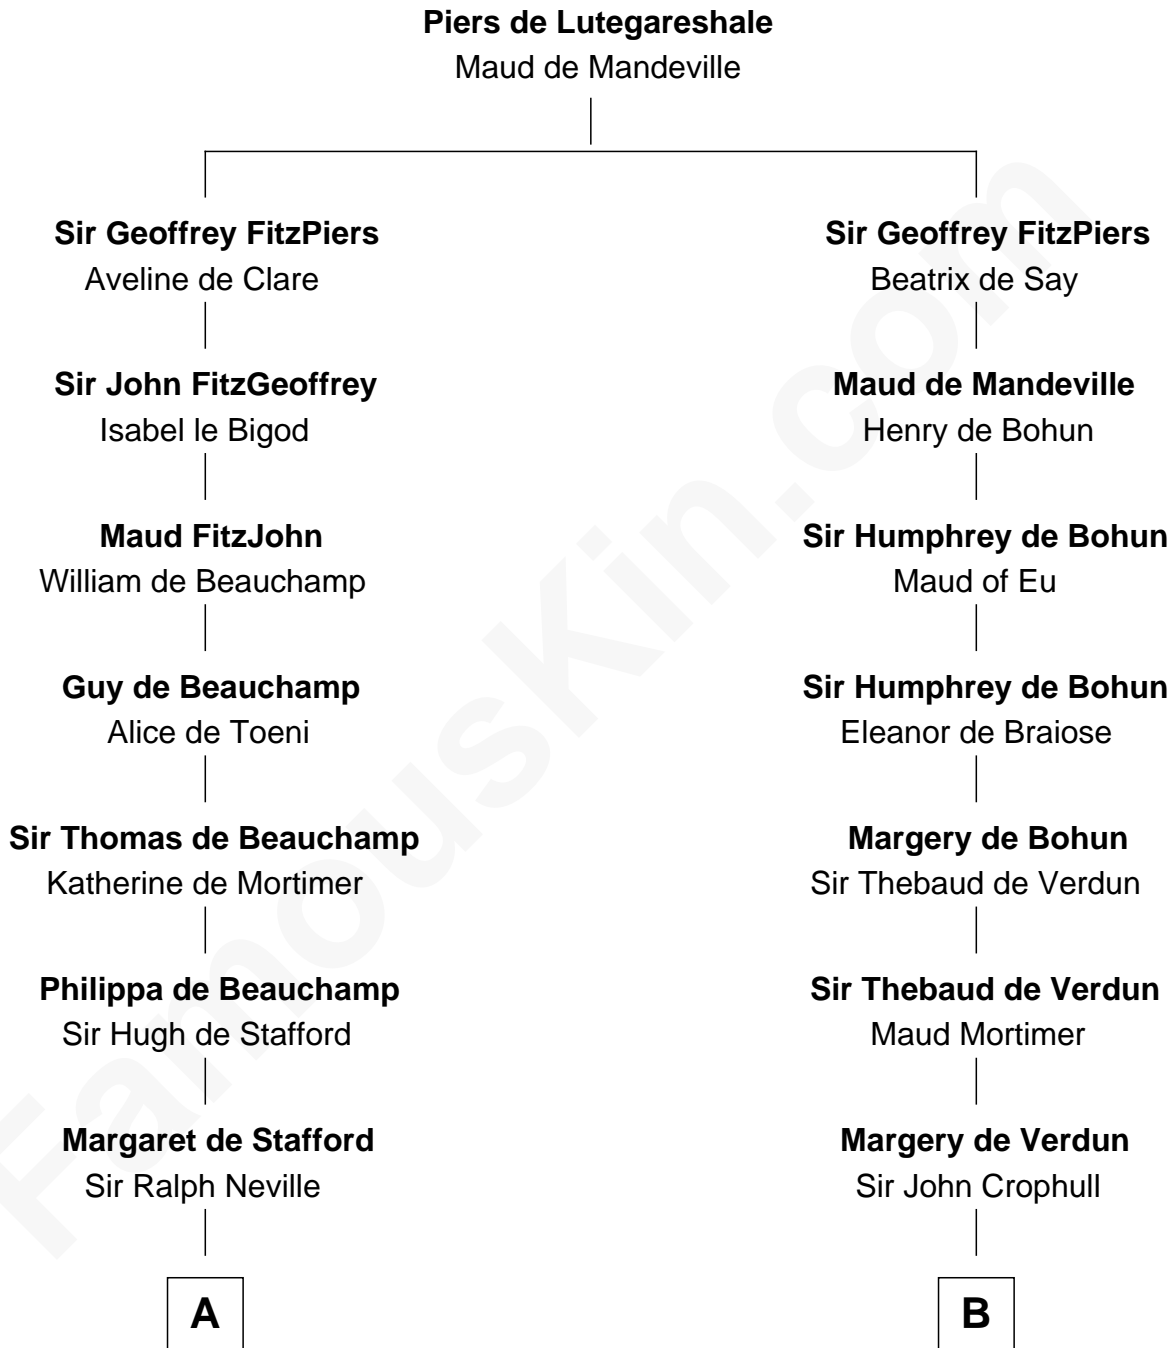

# FamousKin.com

## Relationship Chart of Fletcher Christian

*Leader of the mutiny on the Bounty*

20th cousin 1 time removed of

**Button Gwinnett**

*Signer of the Declaration of Independence*

**C**

**Eleanor Kirkby**  
Humphrey Senhouse

**Bridget Senhouse**  
John Christian

**Charles Christian**  
Anne Dixon

**Fletcher Christian**  
*Leader of the mutiny on the Bounty*

**D**

**Elizabeth Laurence**  
George Gwinnett

**George Gwinnett**  
Elizabeth Randle