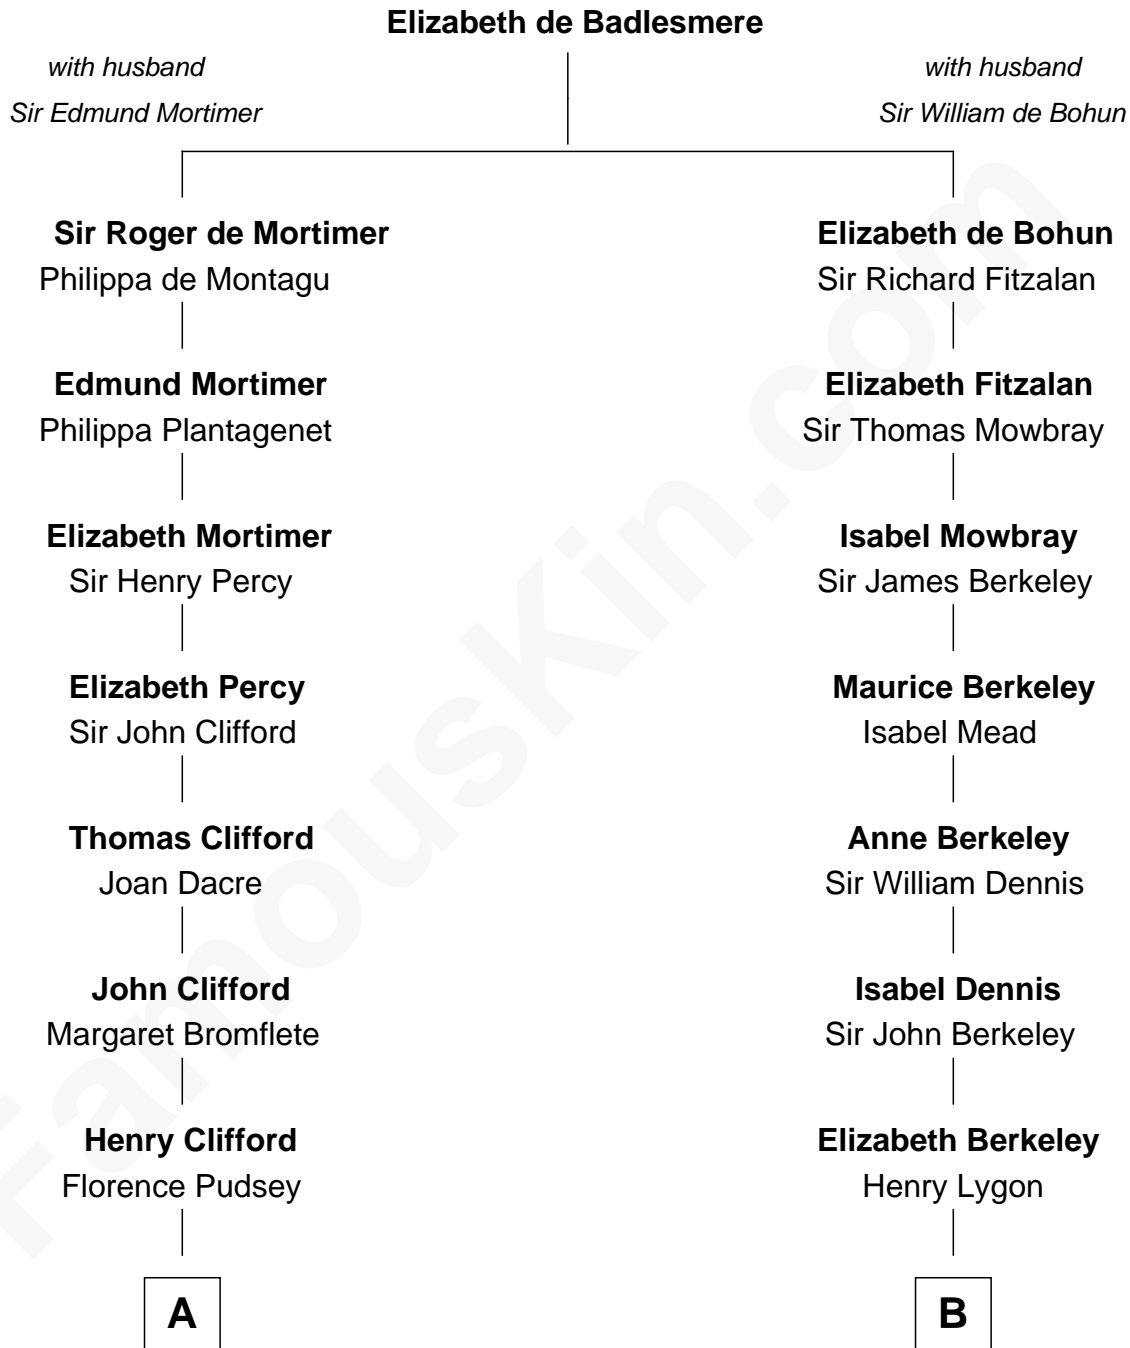

FamousKin.com

Relationship Chart of Fletcher Christian

Leader of the mutiny on the Bounty

16th cousin 5 times removed of

Michael Lookinland

TV Actor

C

Rufus Lemuel Cole