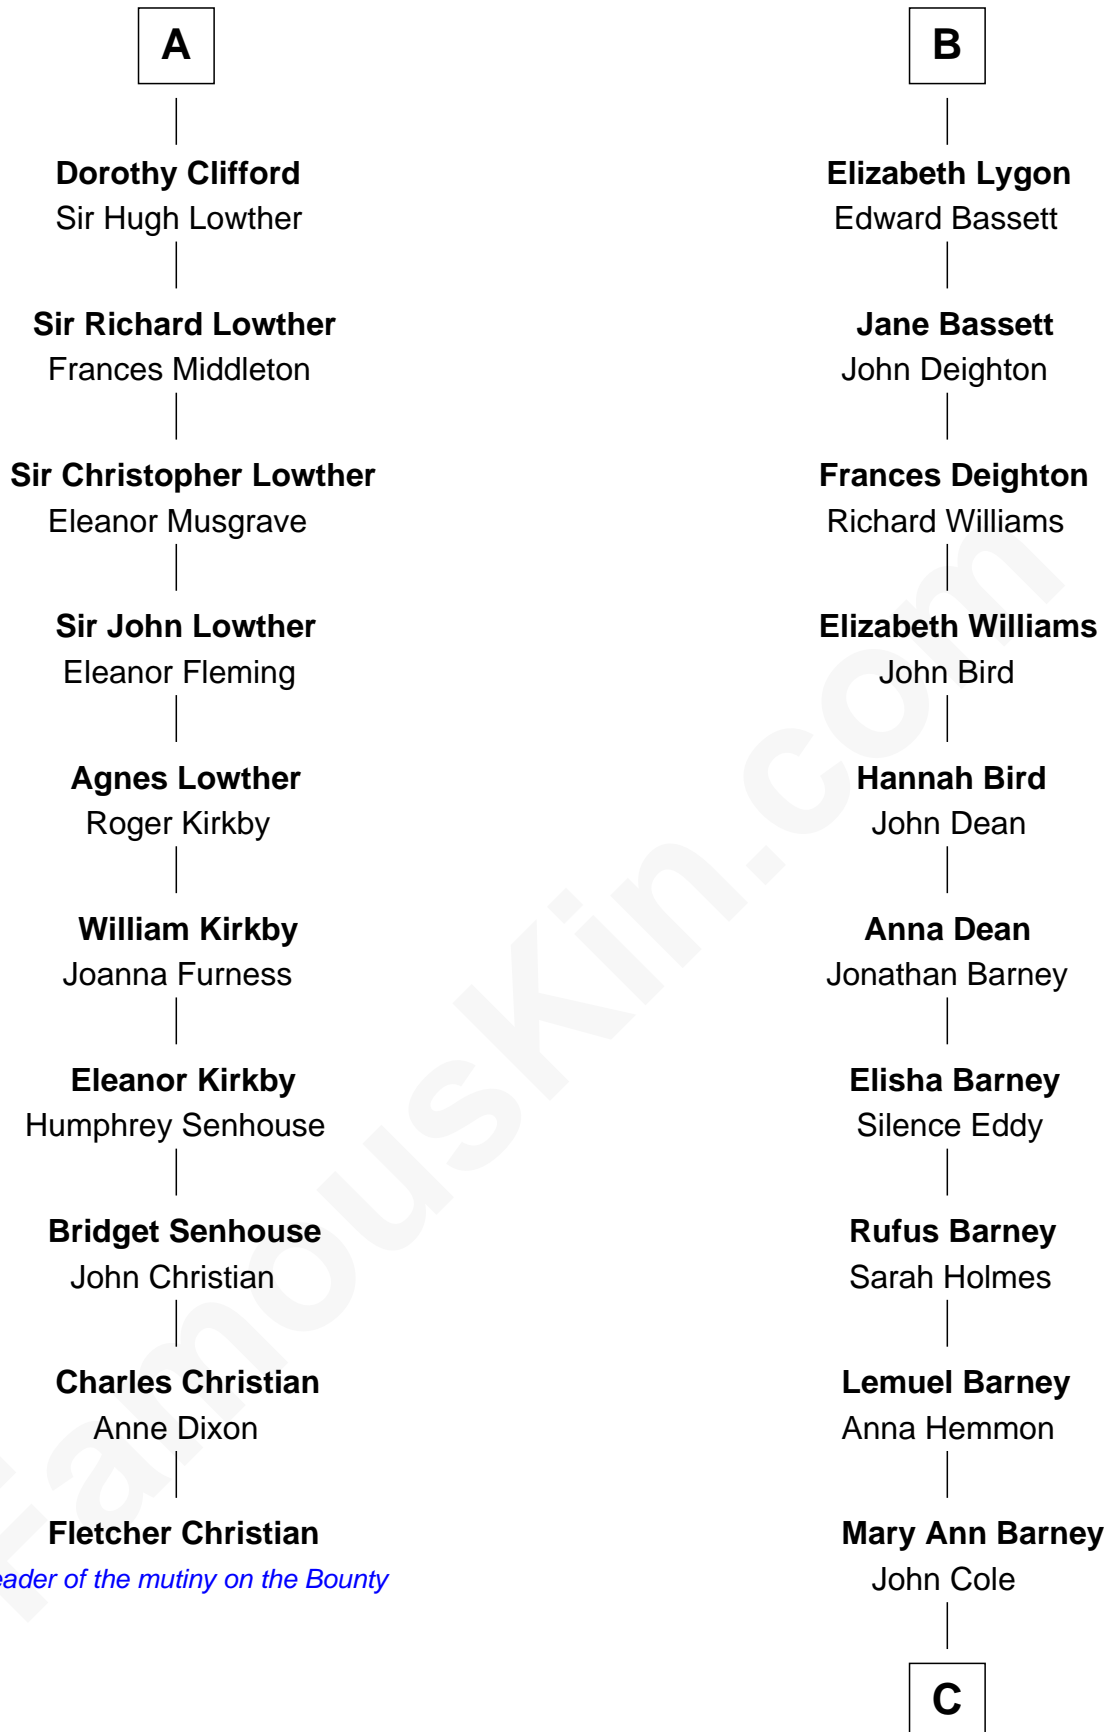

FamousKin.com

Relationship Chart of Fletcher Christian

Leader of the mutiny on the Bounty

16th cousin 5 times removed of

Michael Lookinland

TV Actor

C

Rufus Lemuel Cole

Matilda M. Hall

Nellie M. Cole

John Andrew Lookinland

Orrin Paul Lookinland

Madeline Tait

Paul Russell Lookinland

Karen Ruth McKinney

Michael Lookinland