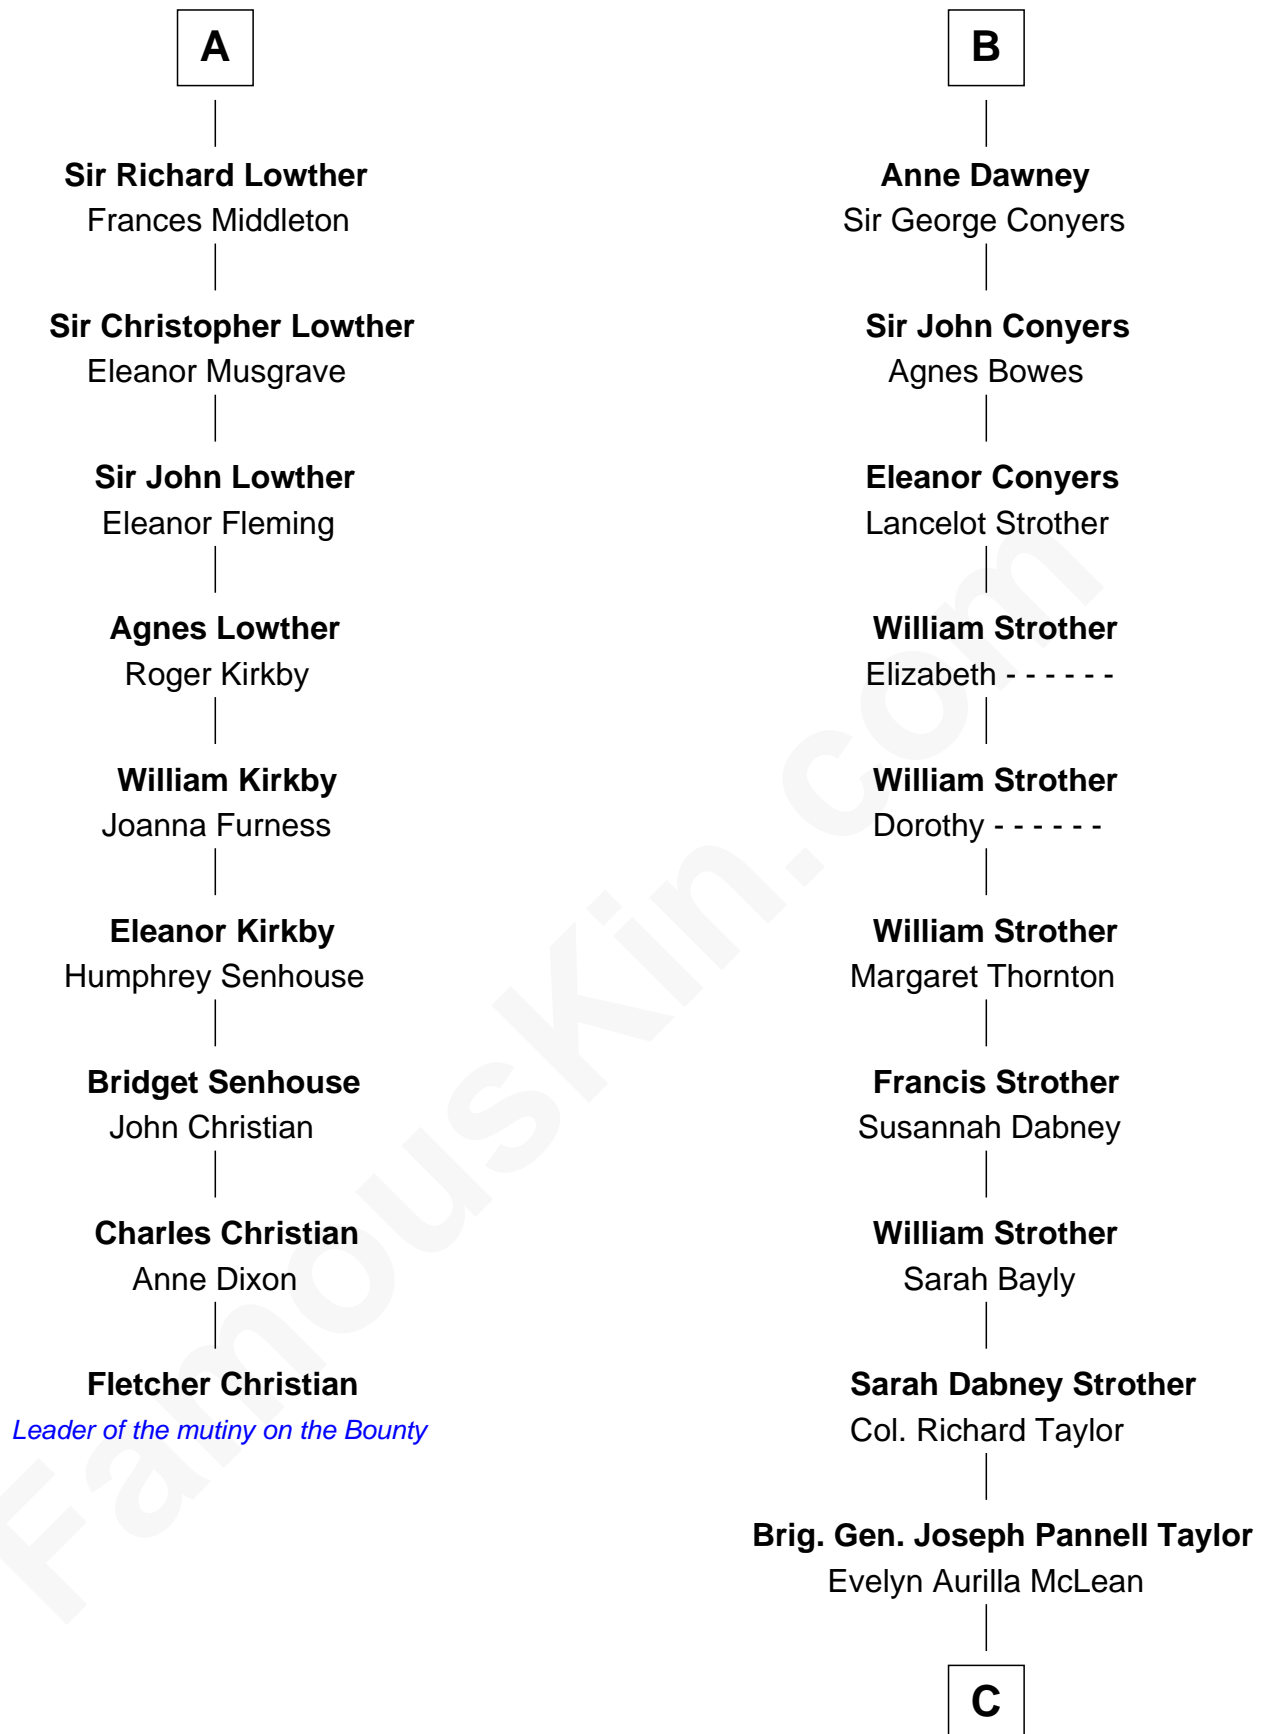

FamousKin.com

Relationship Chart of Fletcher Christian

Leader of the mutiny on the Bounty

15th cousin 6 times removed of

Parker Stevenson

TV and Movie Actor

C

Col. Joseph Hancock Taylor

Mary Montgomery Meigs

Evelyn Taylor

Eli Kirk Price

Philip Price

Sarah Meade Harrison

Sarah Meade Price

Richard Stevenson Parker

Parker Stevenson