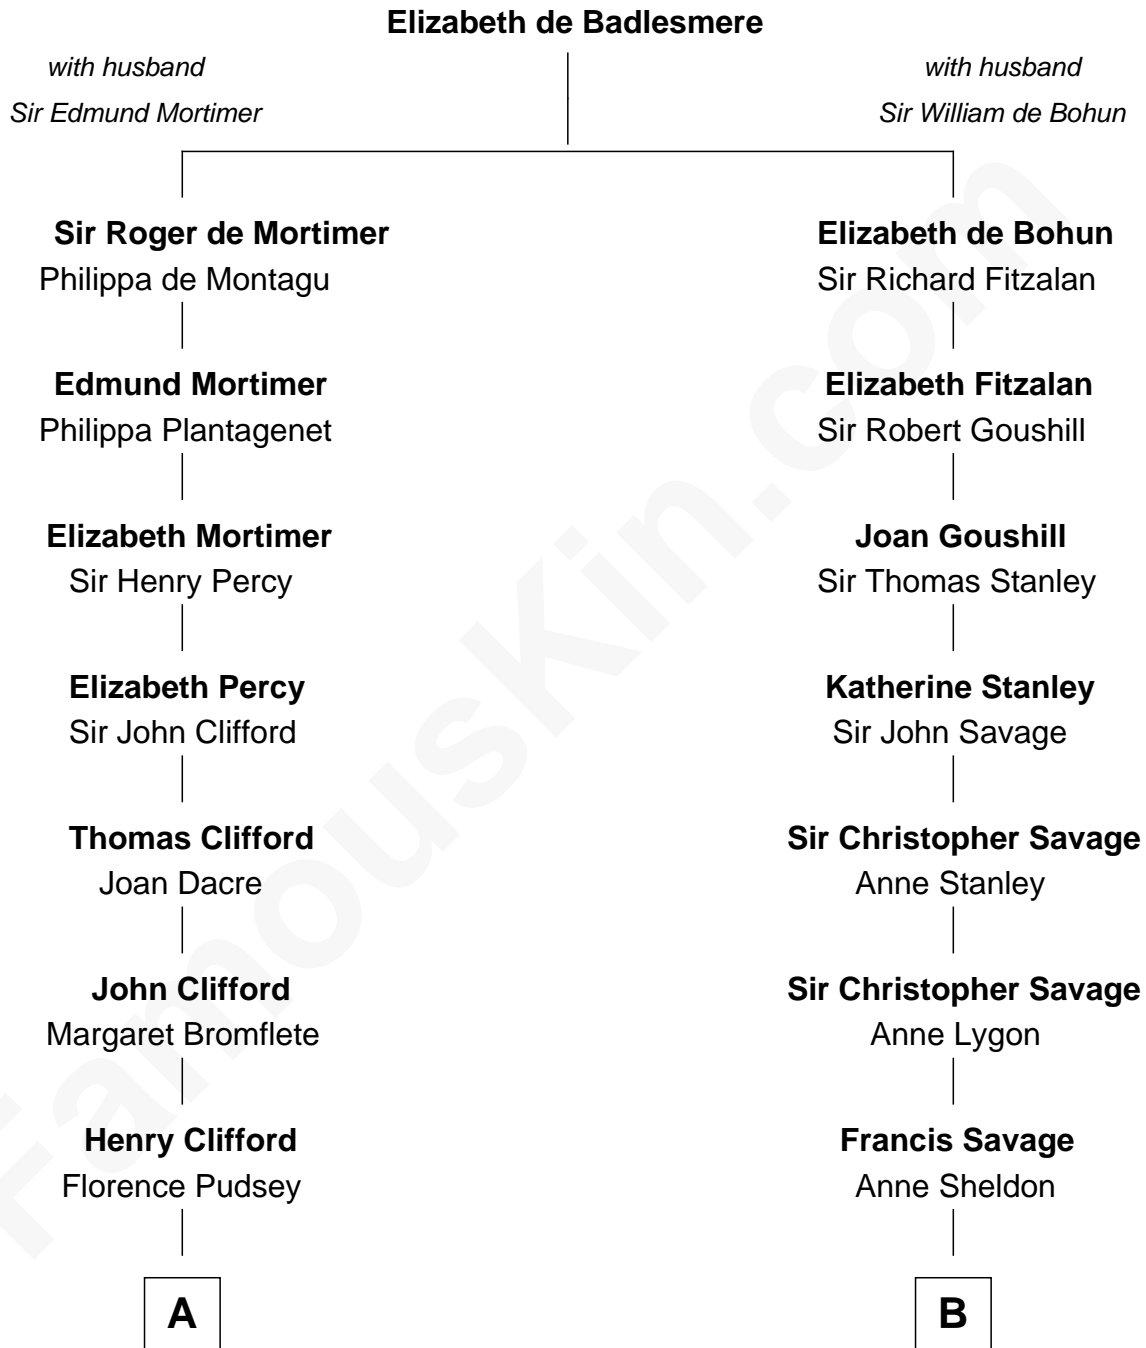

## Relationship Chart of Fletcher Christian

Leader of the mutiny on the Bounty

16th cousin 4 times removed of

**Parker Stevenson**

TV and Movie Actor

**C**

**Evelyn Taylor**

Eli Kirk Price