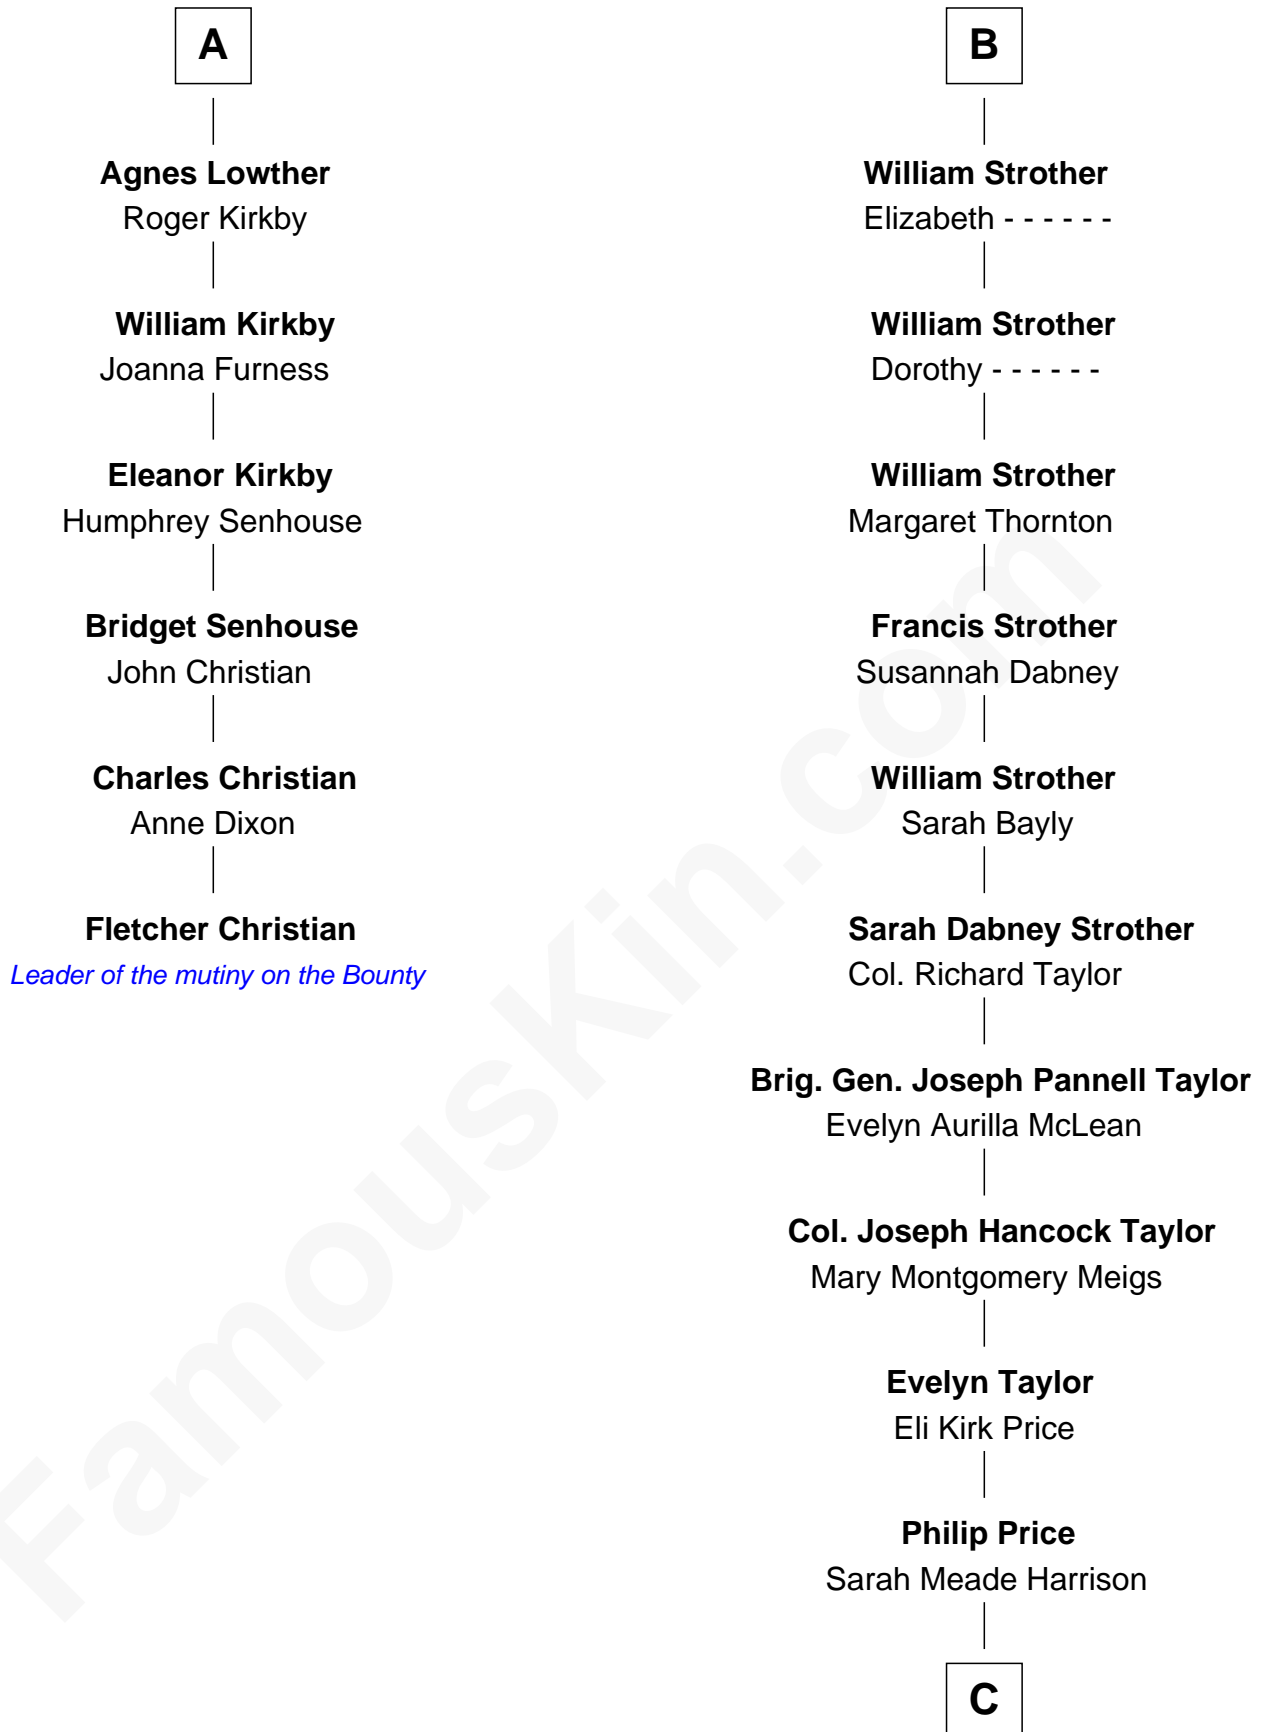

FamousKin.com

Relationship Chart of Fletcher Christian

Leader of the mutiny on the Bounty

12th cousin 6 times removed of

Parker Stevenson

TV and Movie Actor

C

Sarah Meade Price
Richard Stevenson Parker