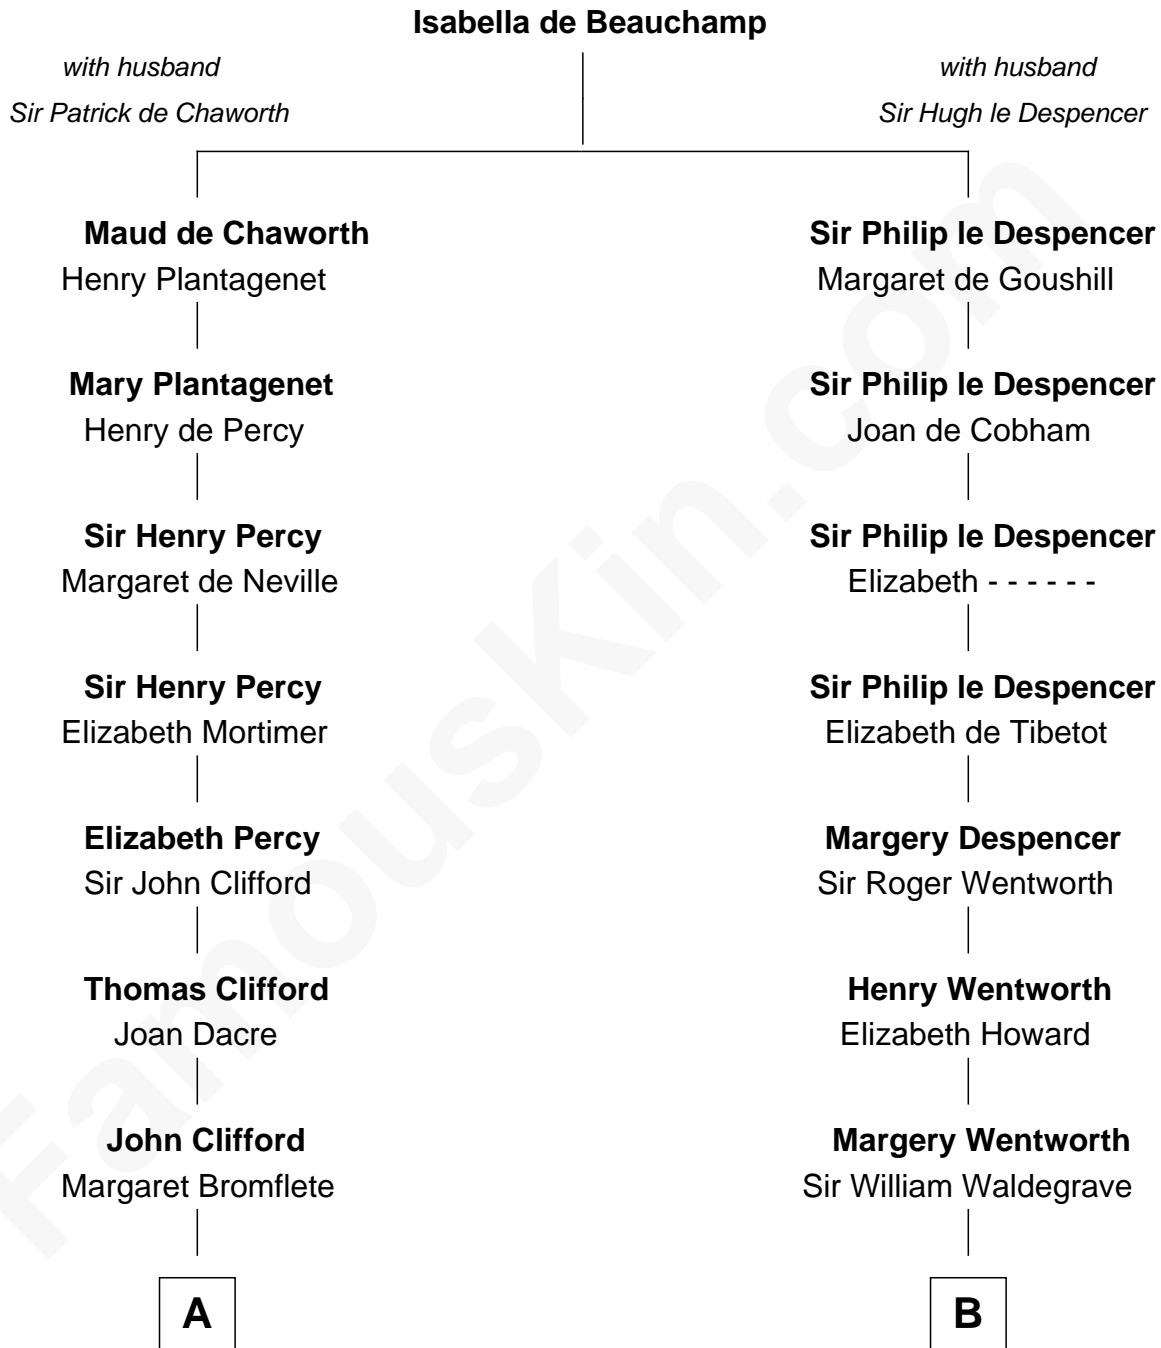

FamousKin.com

Relationship Chart of Fletcher Christian

Leader of the mutiny on the Bounty

17th cousin 4 times removed of

Bob Moore

Co-Founder, Bob's Red Mill

C

—
Morris Fox

Sarah A. Smith

—
Violette Fox

Daniel Francis Learnard

—
Clinton Morris Learnard

Gertrude Maud Yost

—
Doris Dell Learnard

Kenneth Earl Moore

—
Bob Moore

Co-Founder, Bob's Red Mill