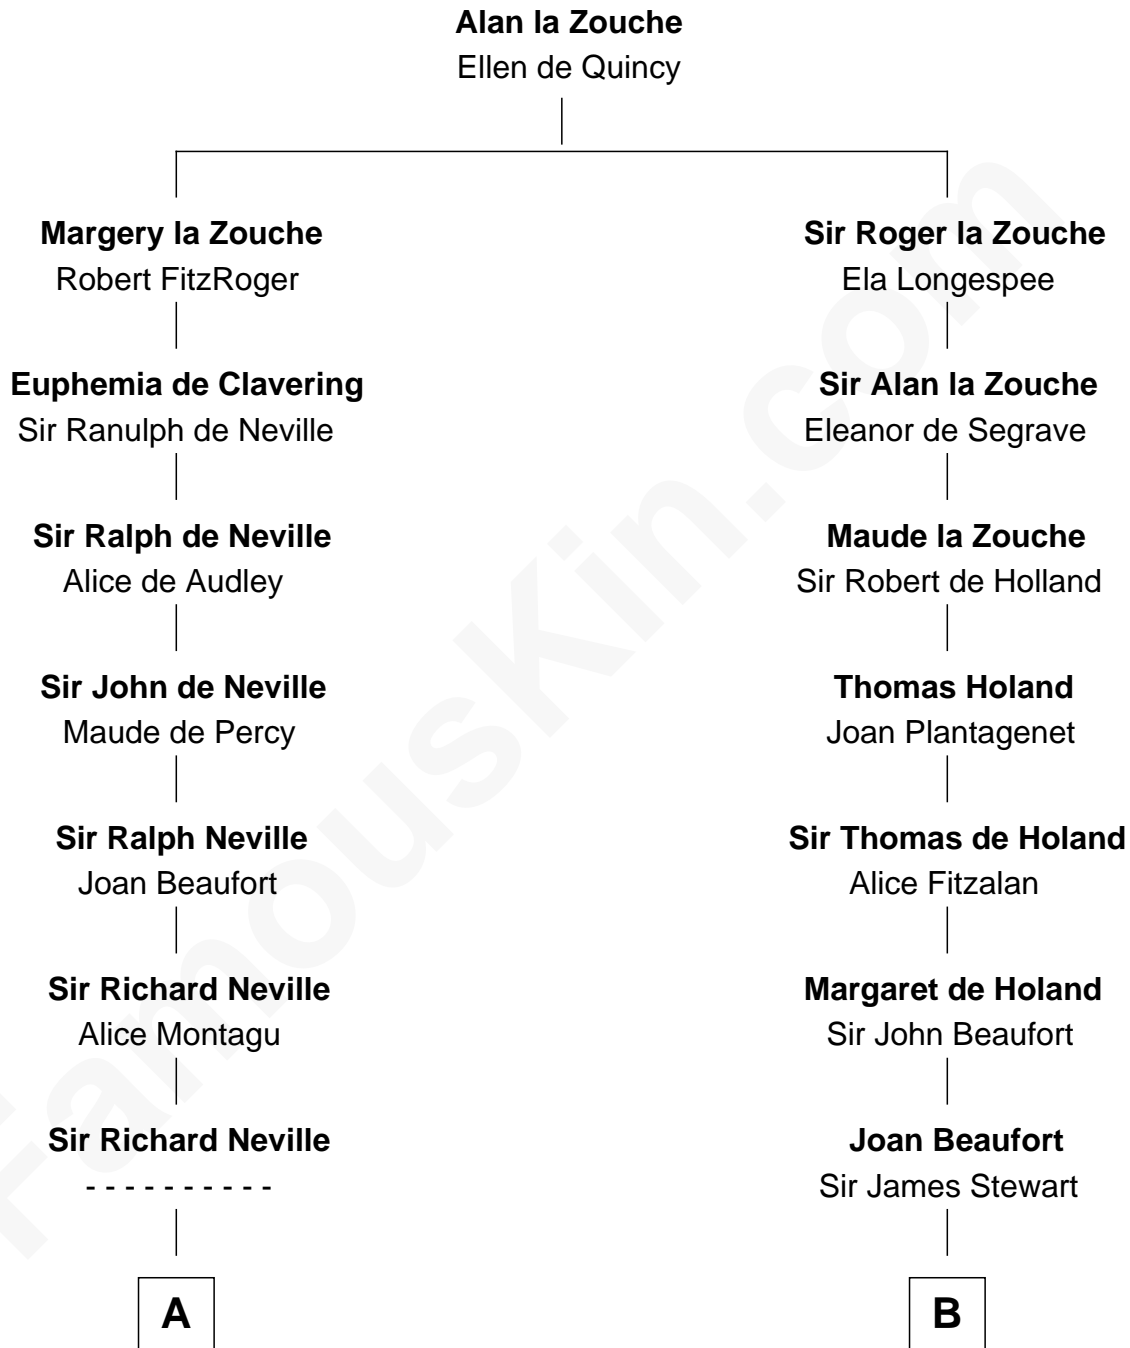

FamousKin.com

Relationship Chart of Fletcher Christian

Leader of the mutiny on the Bounty

17th cousin 4 times removed of

Johnny Mercer

Songwriter and Co-Founder of Capitol Records

C

Louisa Griffin
Col. Hugh Mercer

Gen. Hugh Weedon Mercer
Mary Stiles Anderson

George Anderson Mercer
Nanny Maury Herndon

George Anderson Mercer
Lillian Elizabeth Ciucevich

Johnny Mercer
Co-Founder of Capitol Records

FamousKin.com