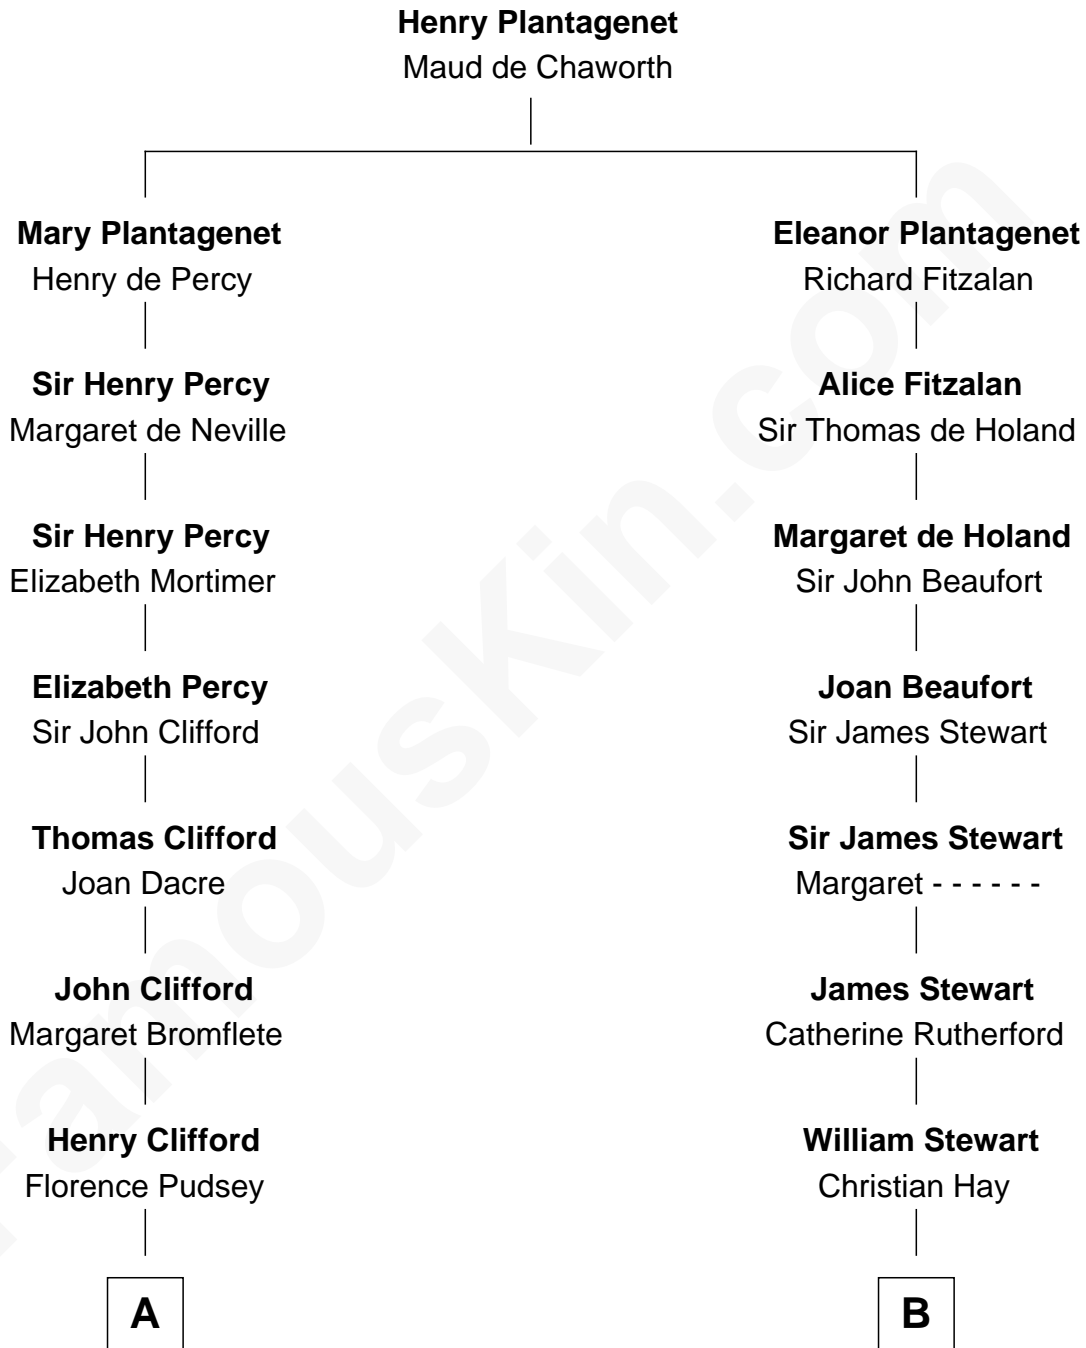

FamousKin.com

Relationship Chart of Fletcher Christian

Leader of the mutiny on the Bounty

16th cousin 2 times removed of

Johnny Mercer

Songwriter and Co-Founder of Capitol Records

C

George Anderson Mercer

Lillian Elizabeth Ciucevich

Johnny Mercer

Co-Founder of Capitol Records

FamousKin.com