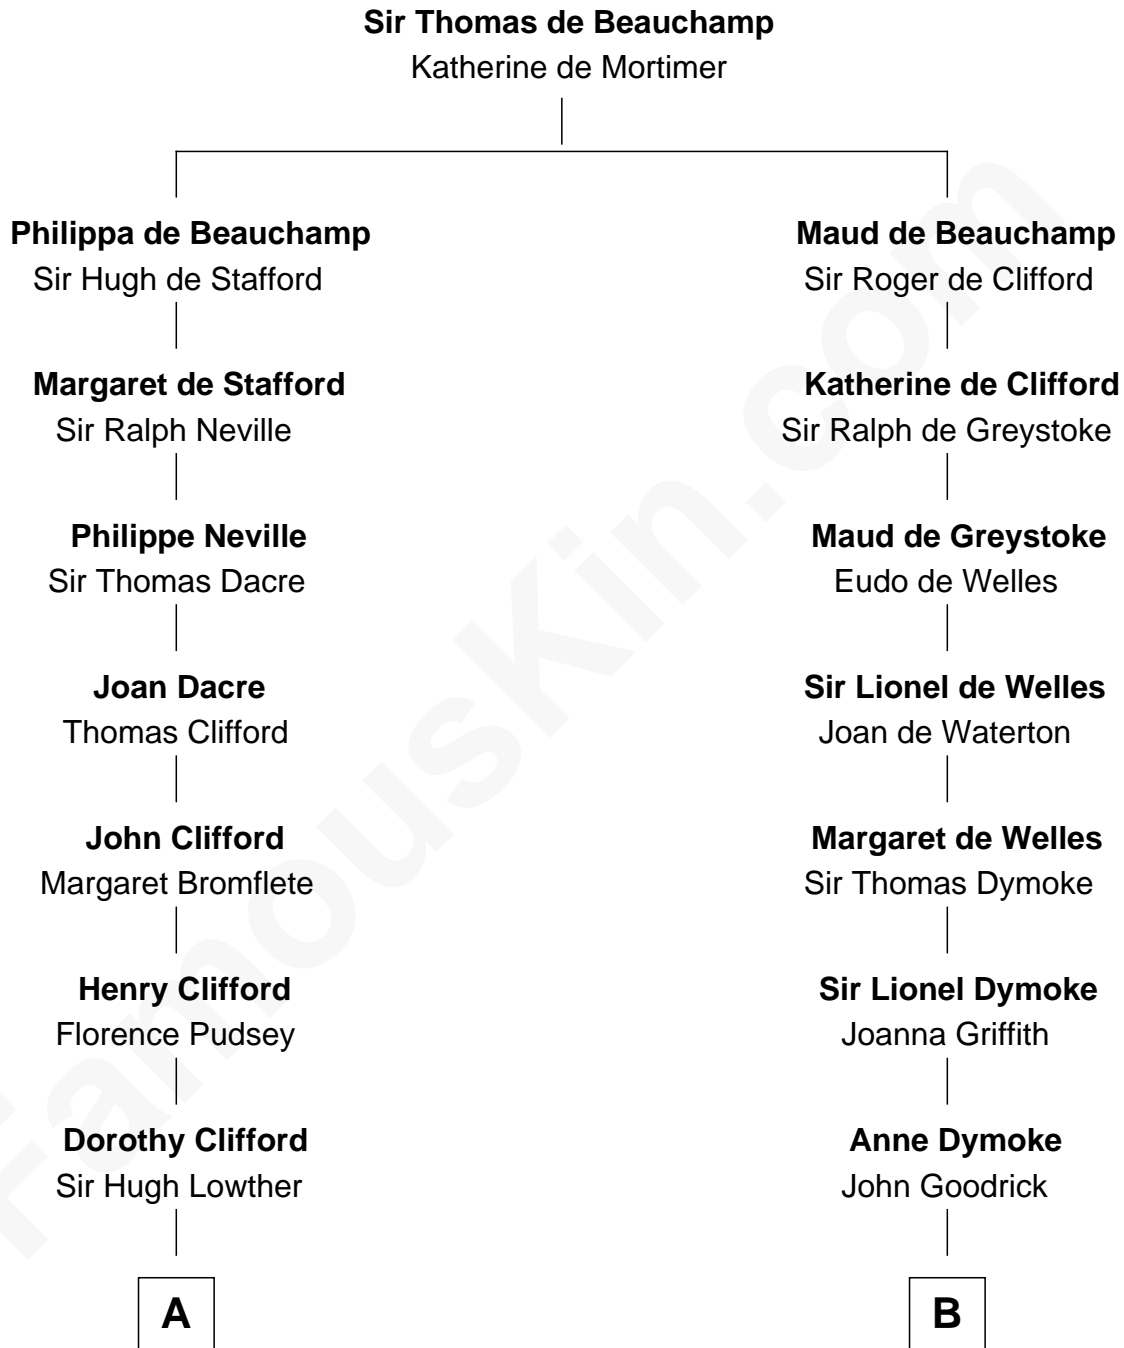

FamousKin.com

Relationship Chart of Fletcher Christian

Leader of the mutiny on the Bounty

15th cousin 3 times removed of

Robert Frost

Poet and Playwright

C

William Prescott Frost