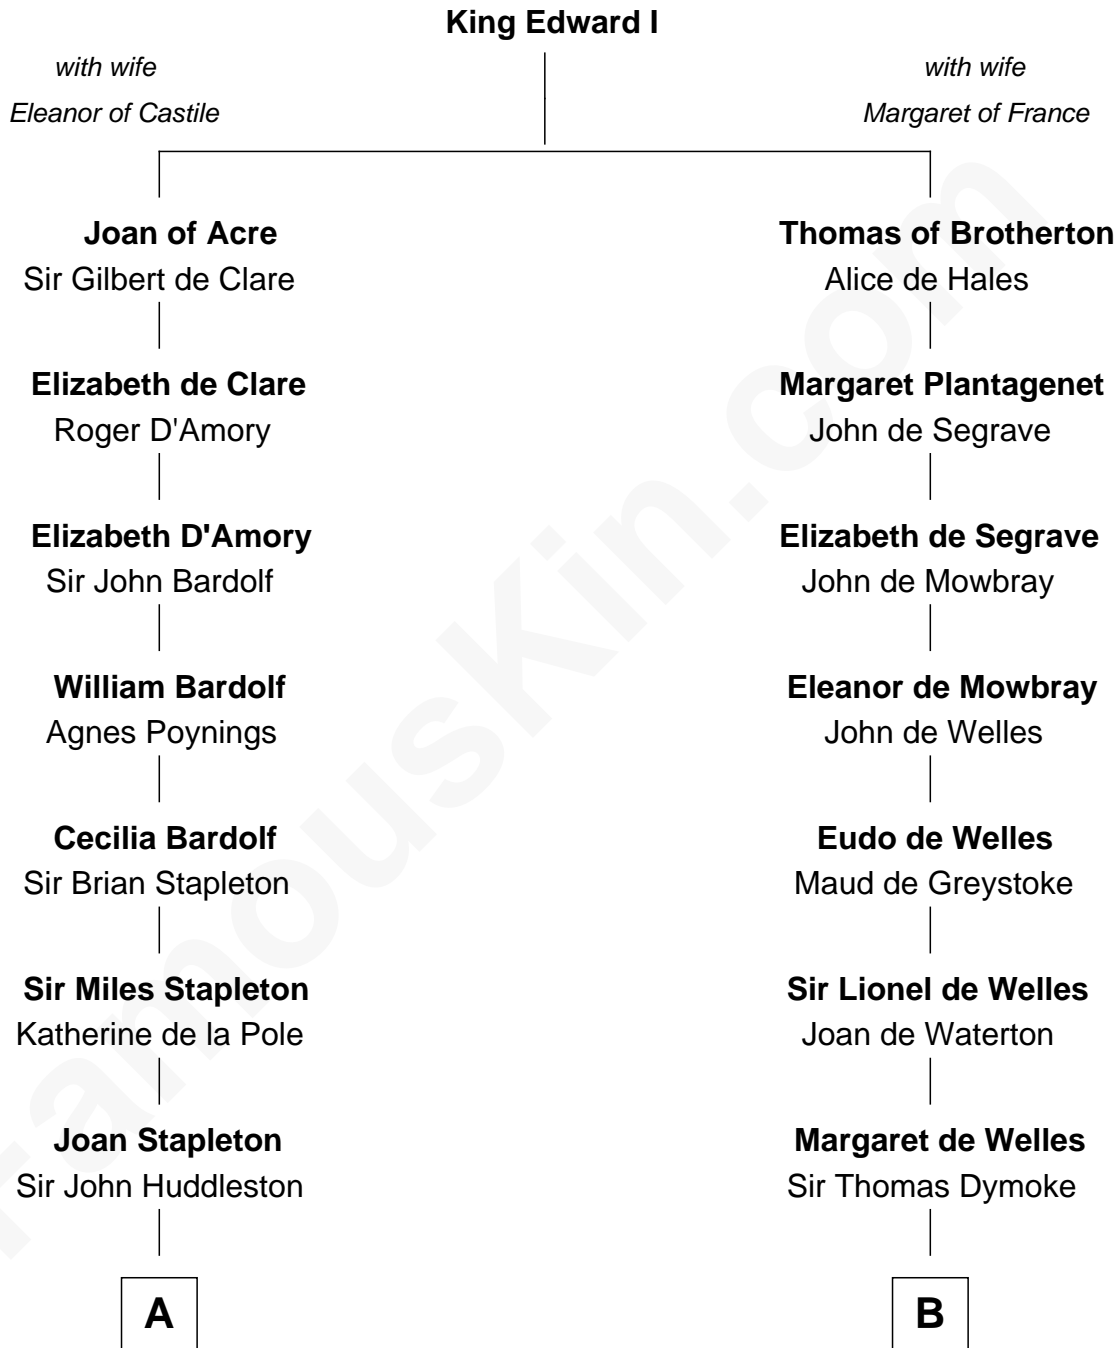

## Relationship Chart of Fletcher Christian

Leader of the mutiny on the Bounty

16th cousin 4 times removed of

**Robert Frost**

Poet and Playwright

**C**

**Samuel Abbott Frost**

Mary Blunt