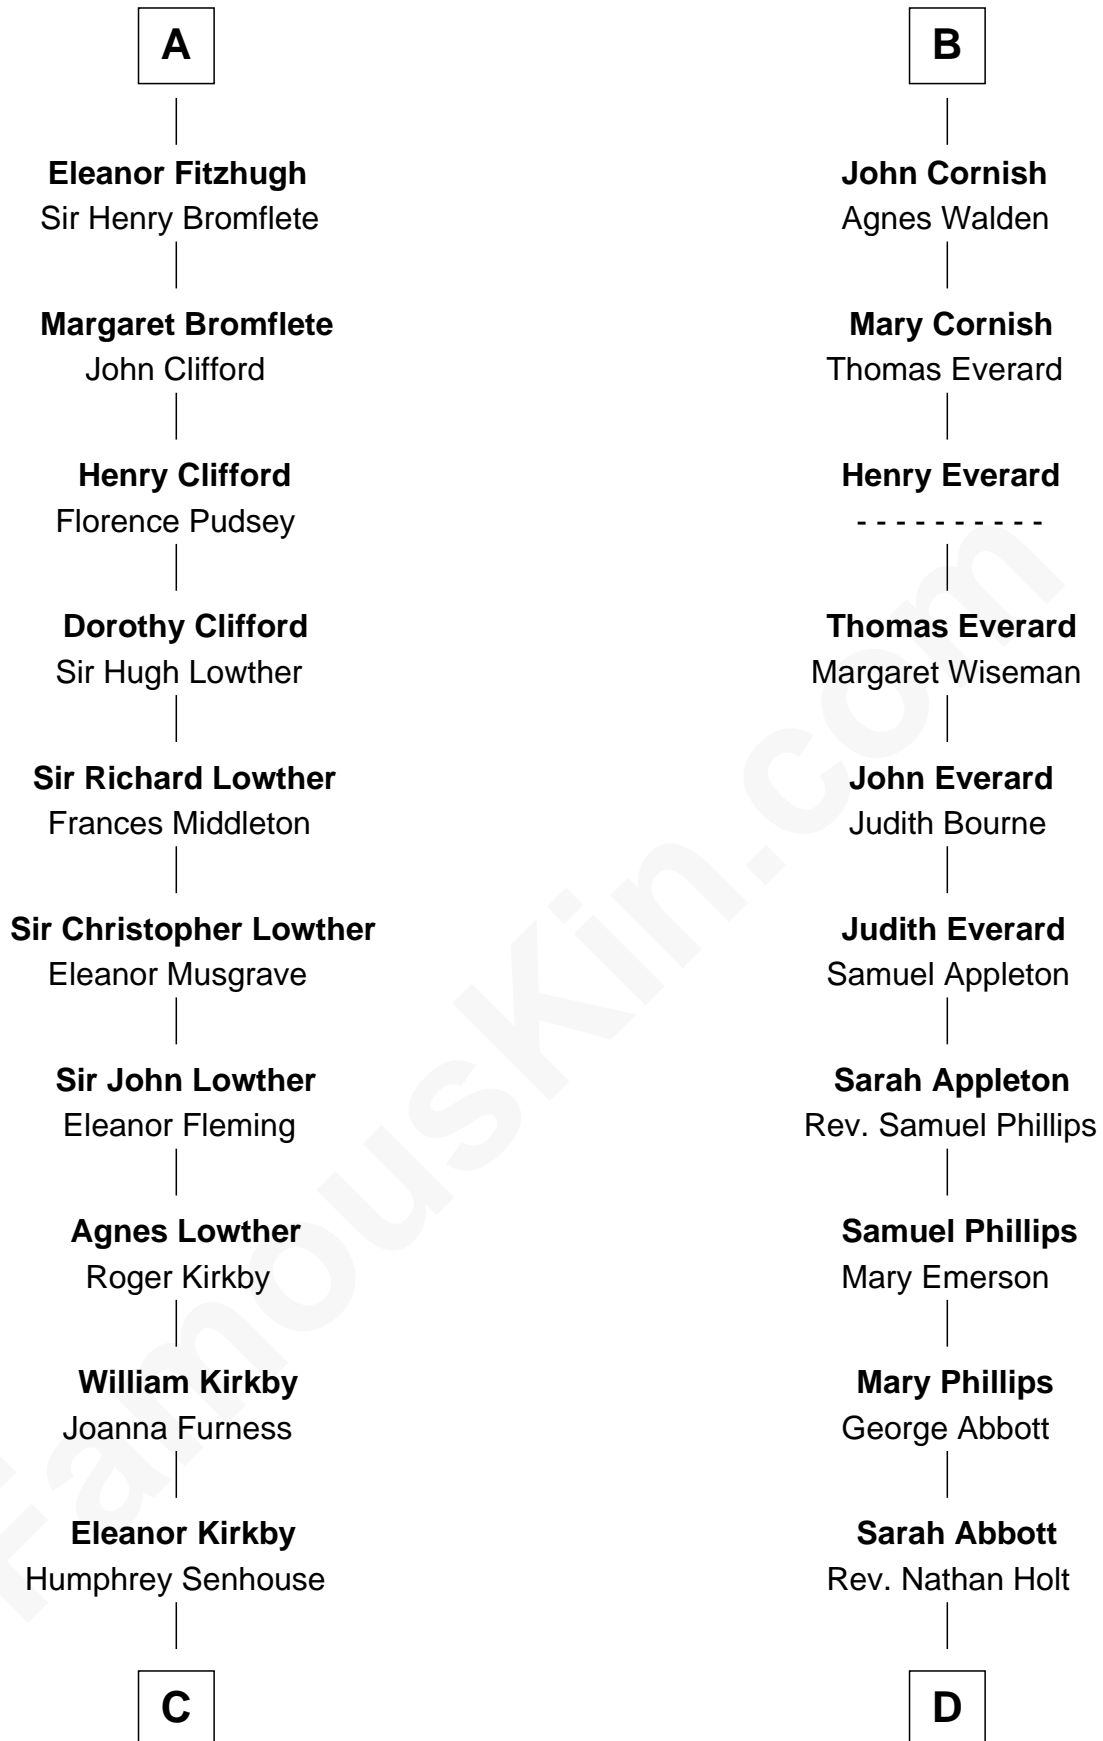

FamousKin.com

Relationship Chart of Fletcher Christian

Leader of the mutiny on the Bounty

19th cousin 2 times removed of

Robert Frost

Poet and Playwright

C

Bridget Senhouse

John Christian

Charles Christian

Anne Dixon

Fletcher Christian

Leader of the mutiny on the Bounty

D

Sarah Holt

William Frost