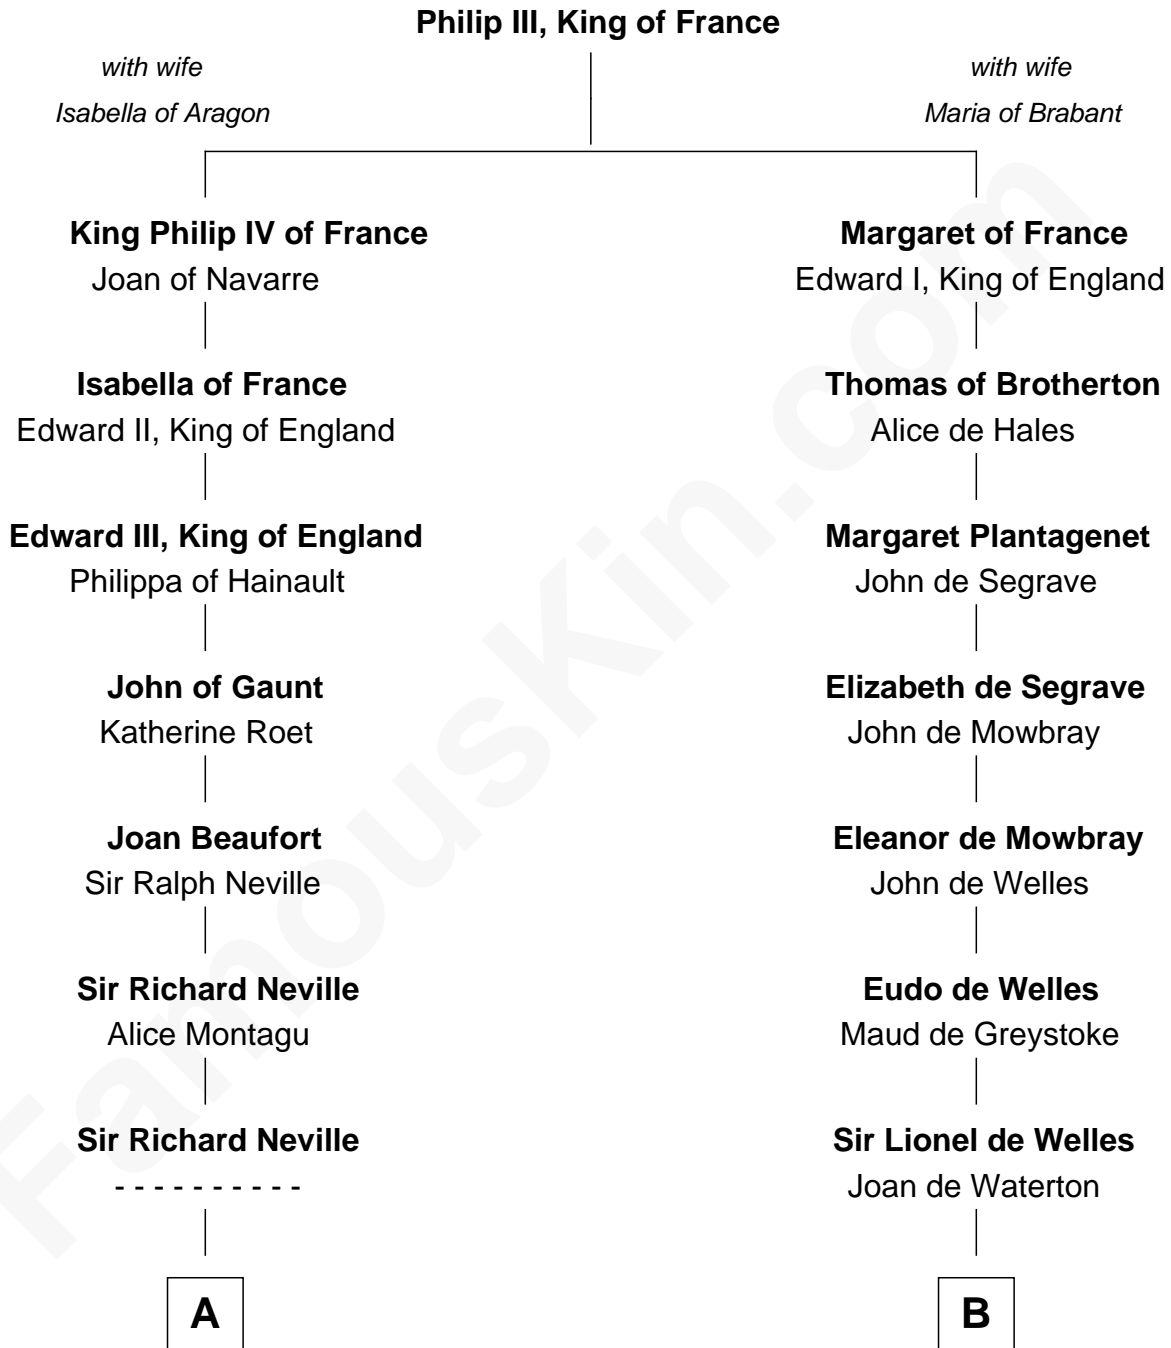

FamousKin.com

Relationship Chart of Fletcher Christian

Leader of the mutiny on the Bounty

17th cousin 4 times removed of

Robert Frost

Poet and Playwright

C

William Frost

Sarah Holt

Samuel Abbott Frost

Mary Blunt

William Prescott Frost

Judith Colcord

William Prescott Frost

Isabella Moodie

Robert Frost