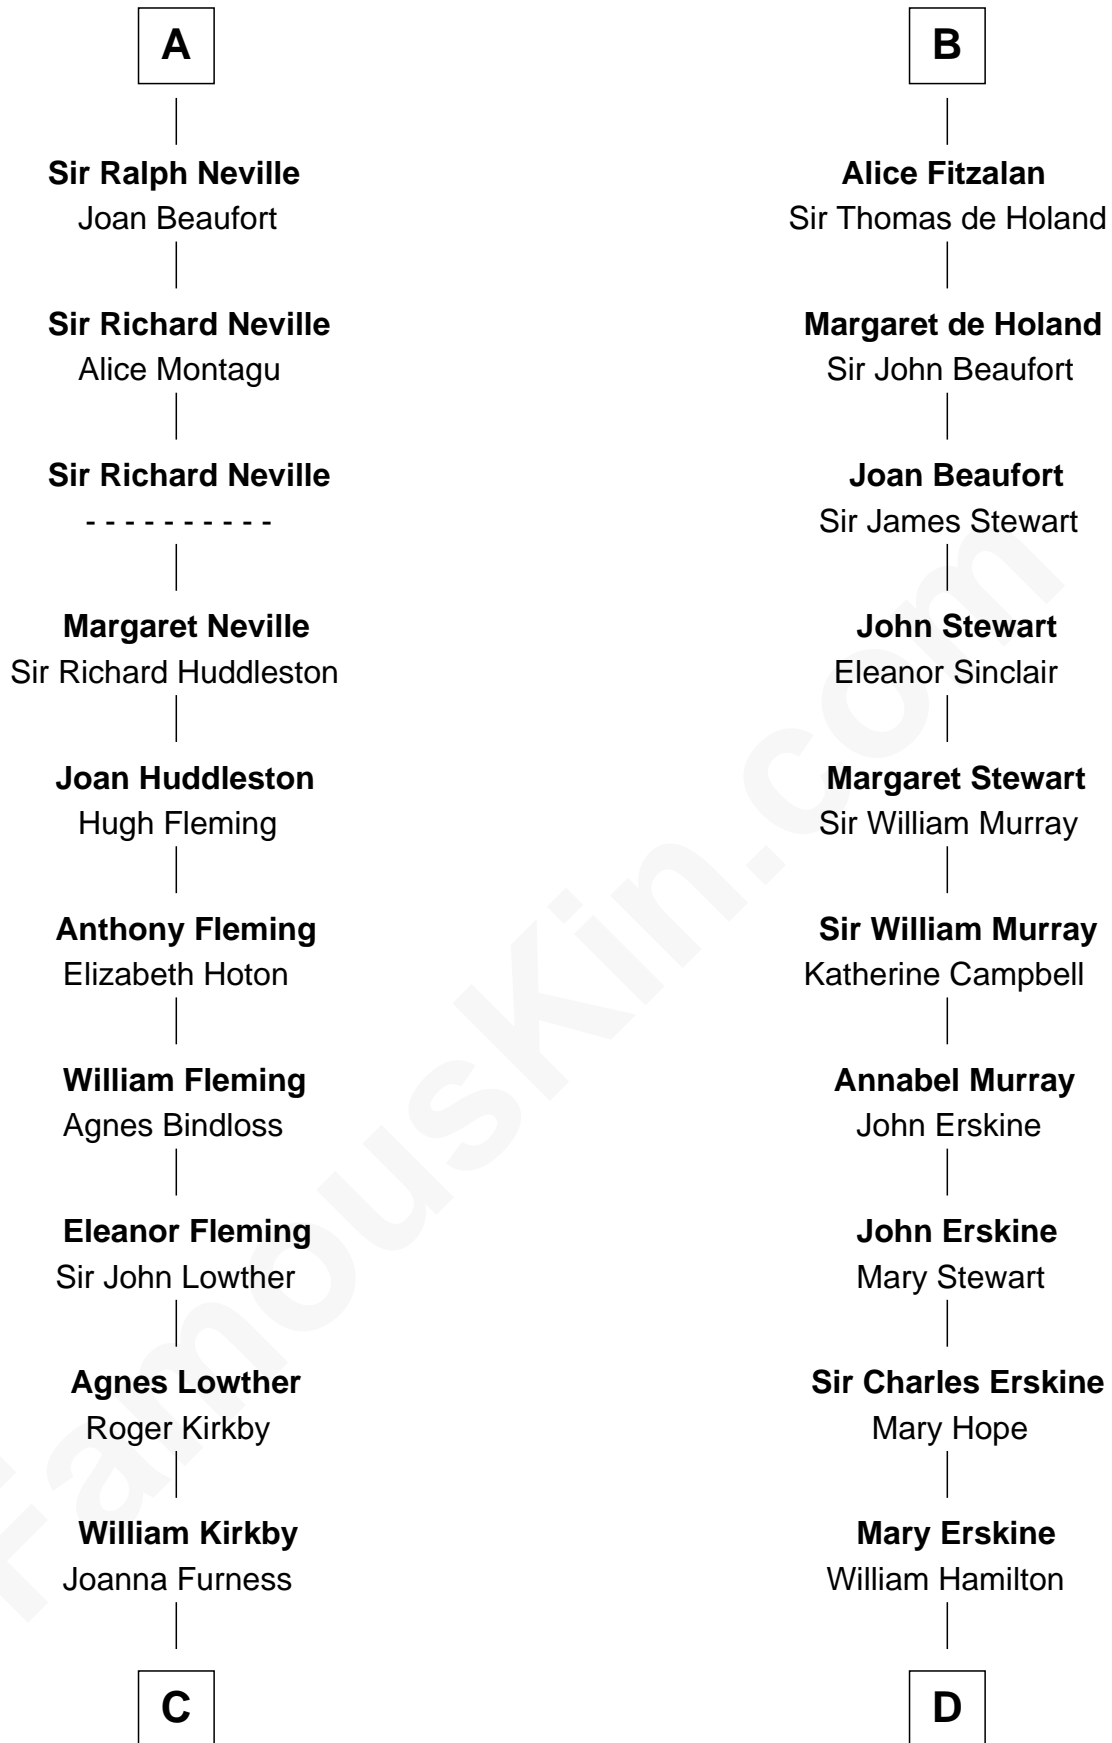

## Relationship Chart of Fletcher Christian

Leader of the mutiny on the Bounty

18th cousin 2 times removed of

## Major John Pitcairn

British Commander at Battle of Lexington

**C**

**Eleanor Kirkby**  
Humphrey Senhouse

**Bridget Senhouse**  
John Christian

**Charles Christian**  
Anne Dixon

**Fletcher Christian**  
*Leader of the mutiny on the Bounty*