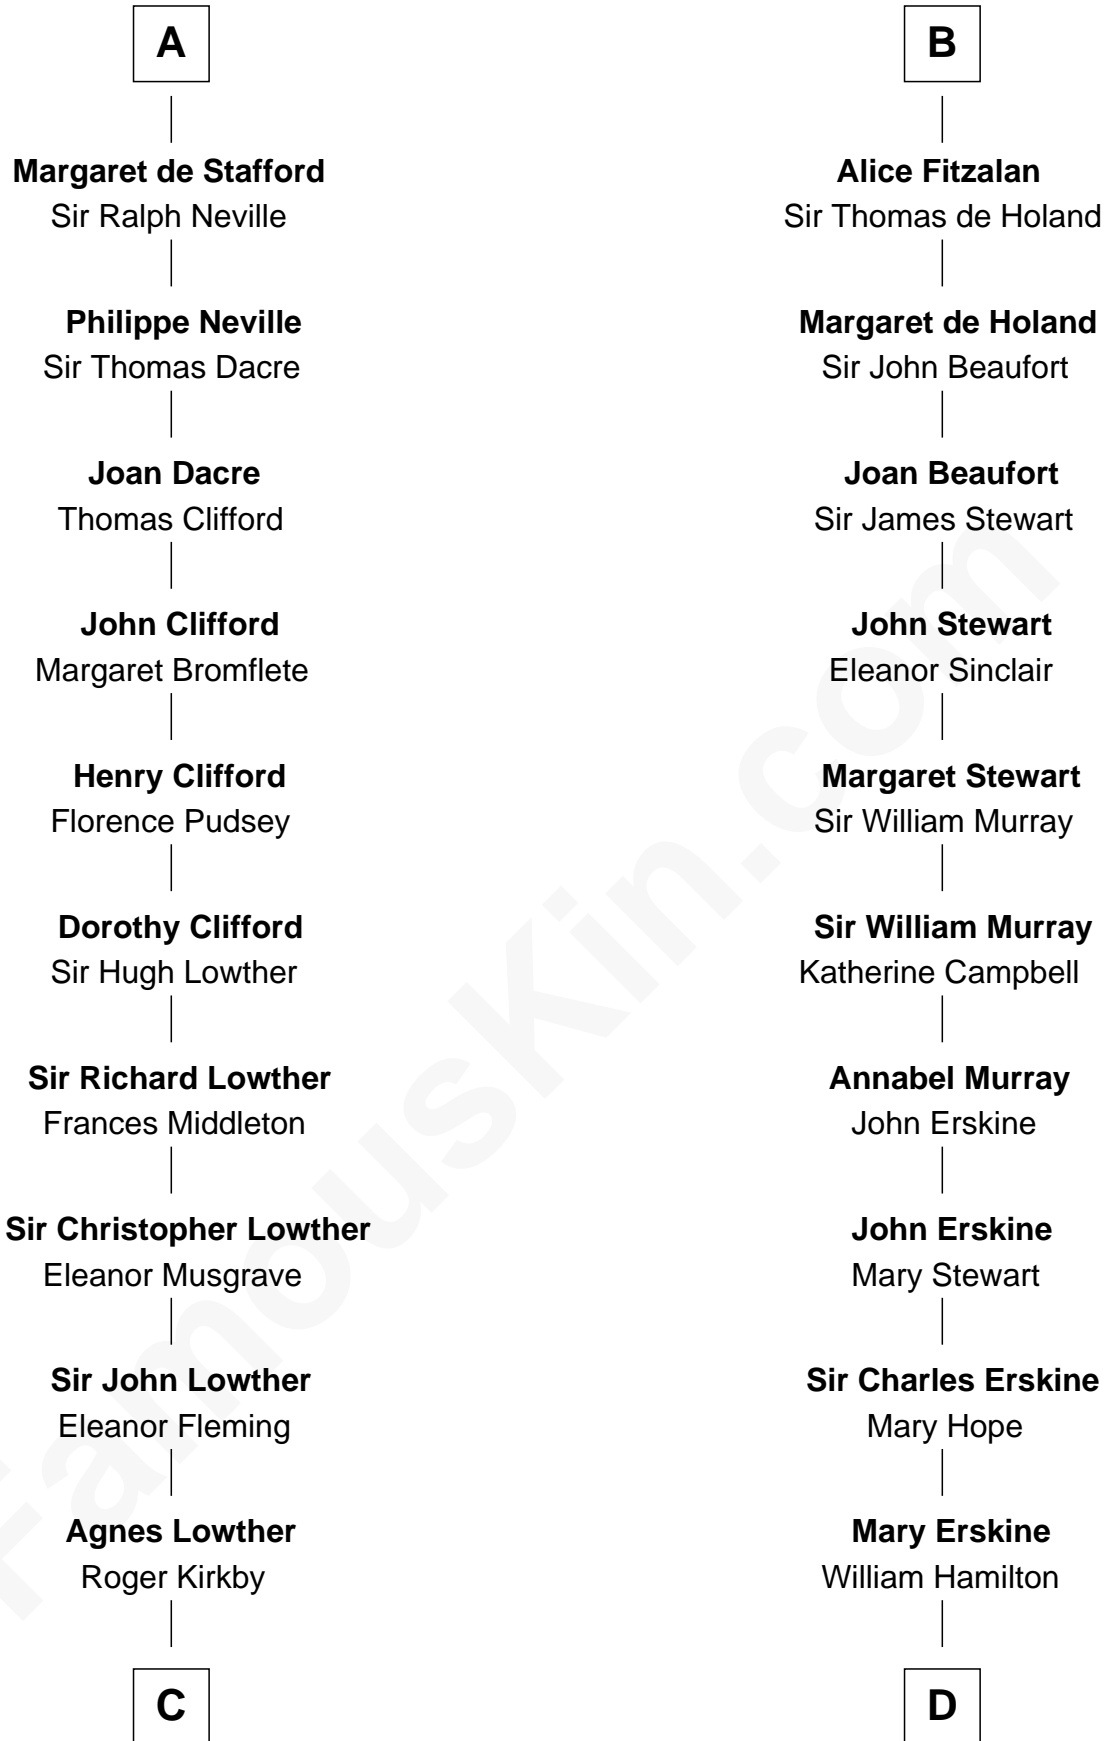

## Relationship Chart of Fletcher Christian

*Leader of the mutiny on the Bounty*

**18th cousin 3 times removed of**

**Major John Pitcairn**

*British Commander at Battle of Lexington*

**C**

**William Kirkby**  
Joanna Furness

**Eleanor Kirkby**  
Humphrey Senhouse

**Bridget Senhouse**  
John Christian

**Charles Christian**  
Anne Dixon

**Fletcher Christian**  
*Leader of the mutiny on the Bounty*

**D**

**Katherine Hamilton**  
Rev. David Pitcairn