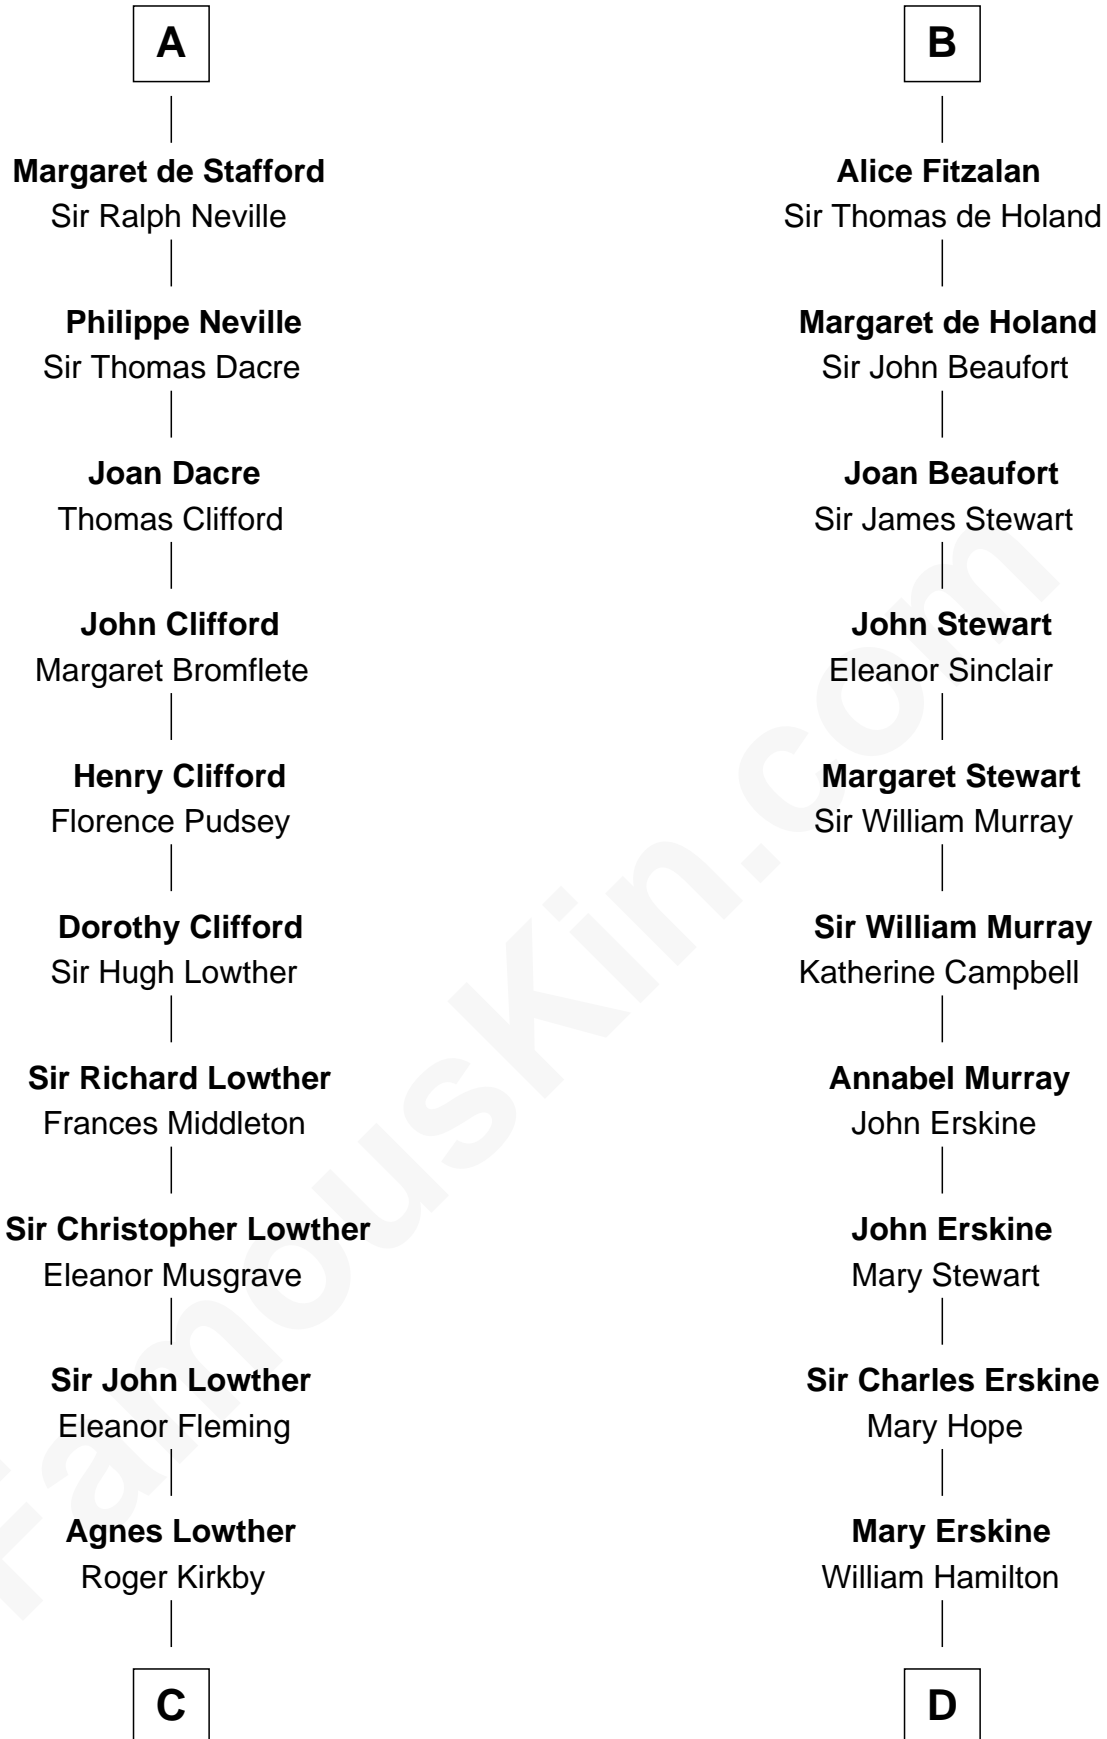

FamousKin.com

Relationship Chart of Fletcher Christian

Leader of the mutiny on the Bounty

18th cousin 3 times removed of

Major John Pitcairn

British Commander at Battle of Lexington

C

William Kirkby
Joanna Furness

Eleanor Kirkby
Humphrey Senhouse

Bridget Senhouse
John Christian

Charles Christian
Anne Dixon

Fletcher Christian
Leader of the mutiny on the Bounty

D

Katherine Hamilton
Rev. David Pitcairn

Major John Pitcairn
British Commander at Lexington