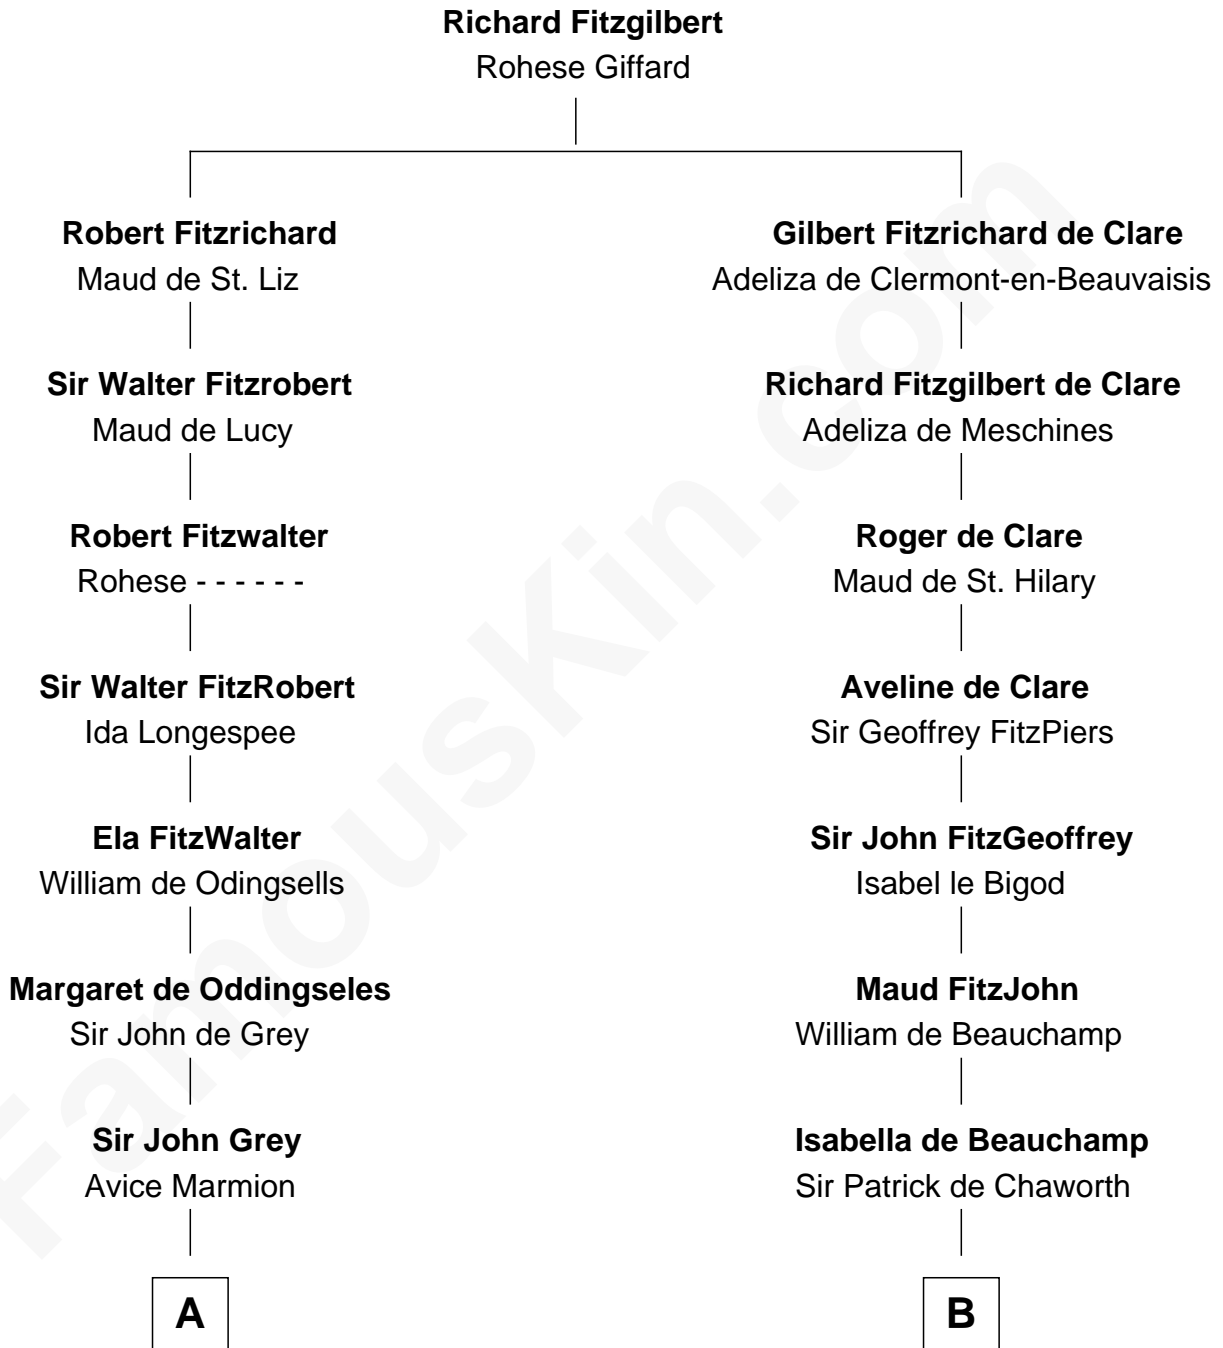

FamousKin.com

Relationship Chart of Fletcher Christian

Leader of the mutiny on the Bounty

20th cousin 1 time removed of

Major John Pitcairn

British Commander at Battle of Lexington

C

William Kirkby
Joanna Furness

Eleanor Kirkby
Humphrey Senhouse

Bridget Senhouse
John Christian

Charles Christian
Anne Dixon

Fletcher Christian
Leader of the mutiny on the Bounty

D

Sir Charles Erskine
Mary Hope

Mary Erskine
William Hamilton