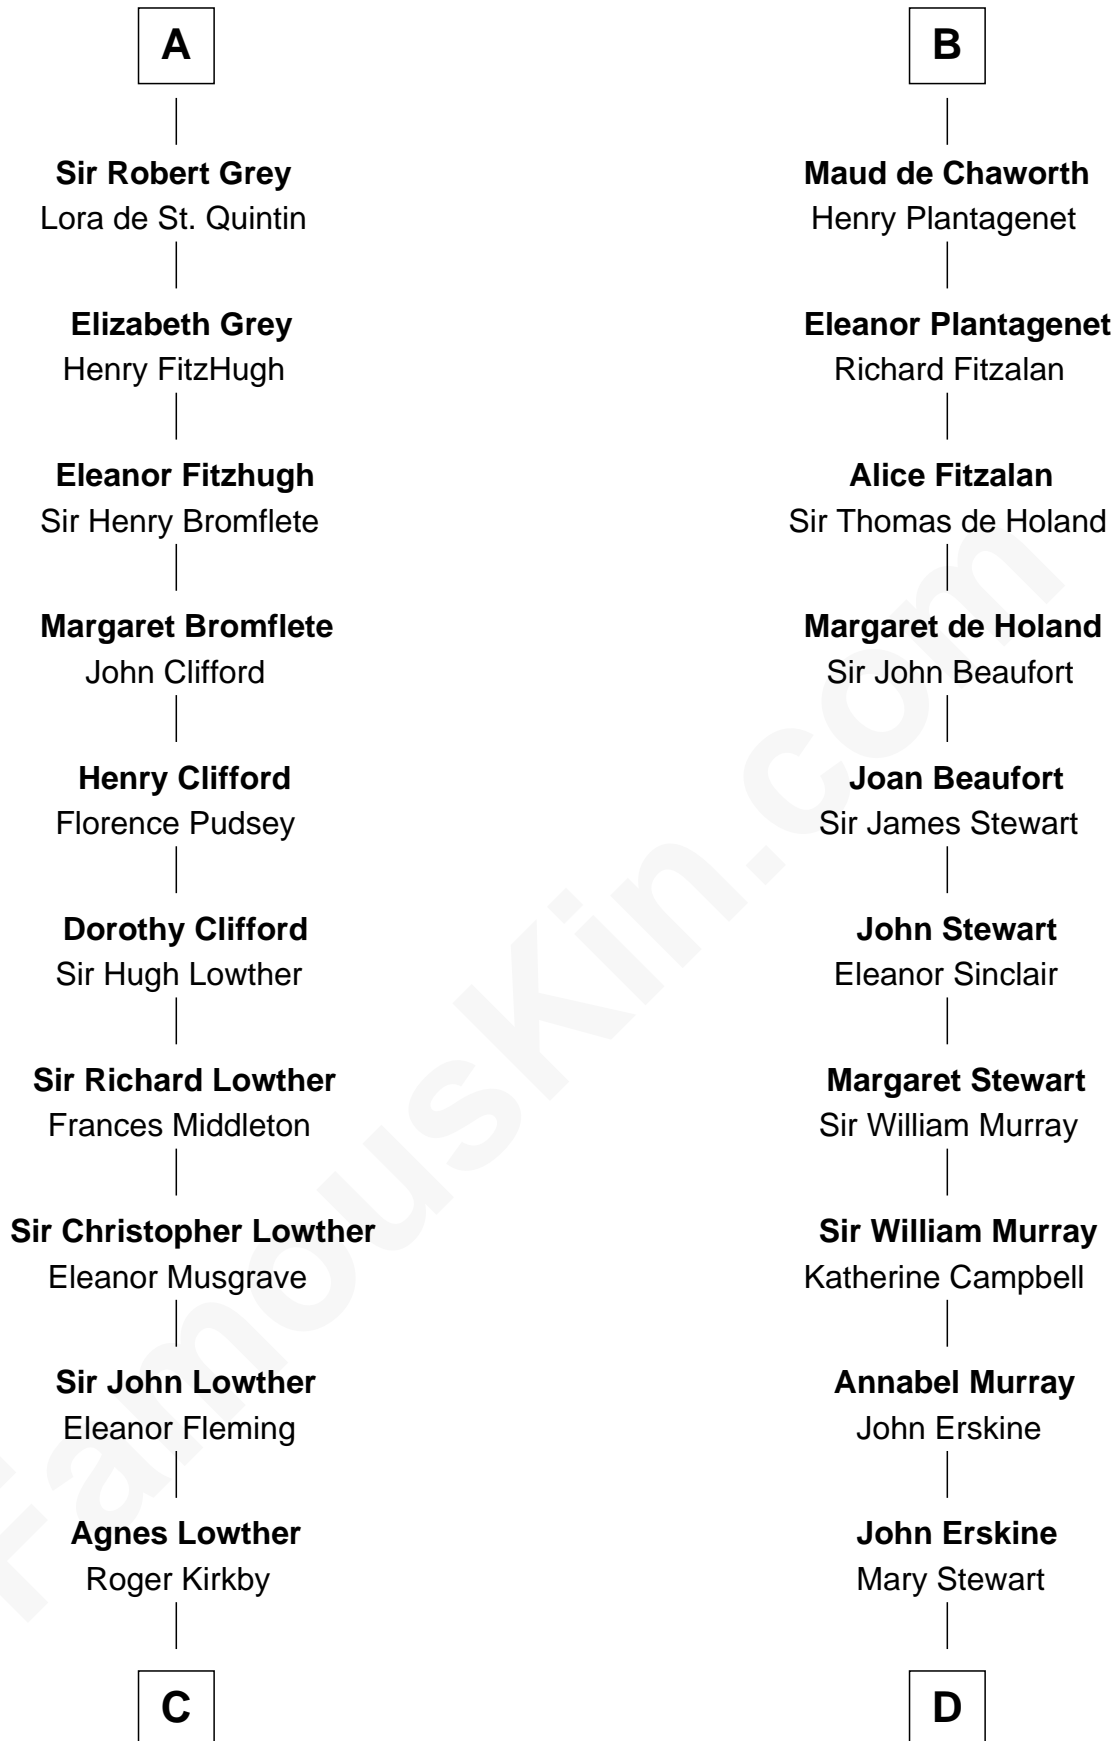

FamousKin.com

Relationship Chart of Fletcher Christian

Leader of the mutiny on the Bounty

20th cousin 1 time removed of

Major John Pitcairn

British Commander at Battle of Lexington

C

William Kirkby
Joanna Furness

Eleanor Kirkby
Humphrey Senhouse

Bridget Senhouse
John Christian

Charles Christian
Anne Dixon

Fletcher Christian
Leader of the mutiny on the Bounty

D

Sir Charles Erskine
Mary Hope

Mary Erskine
William Hamilton