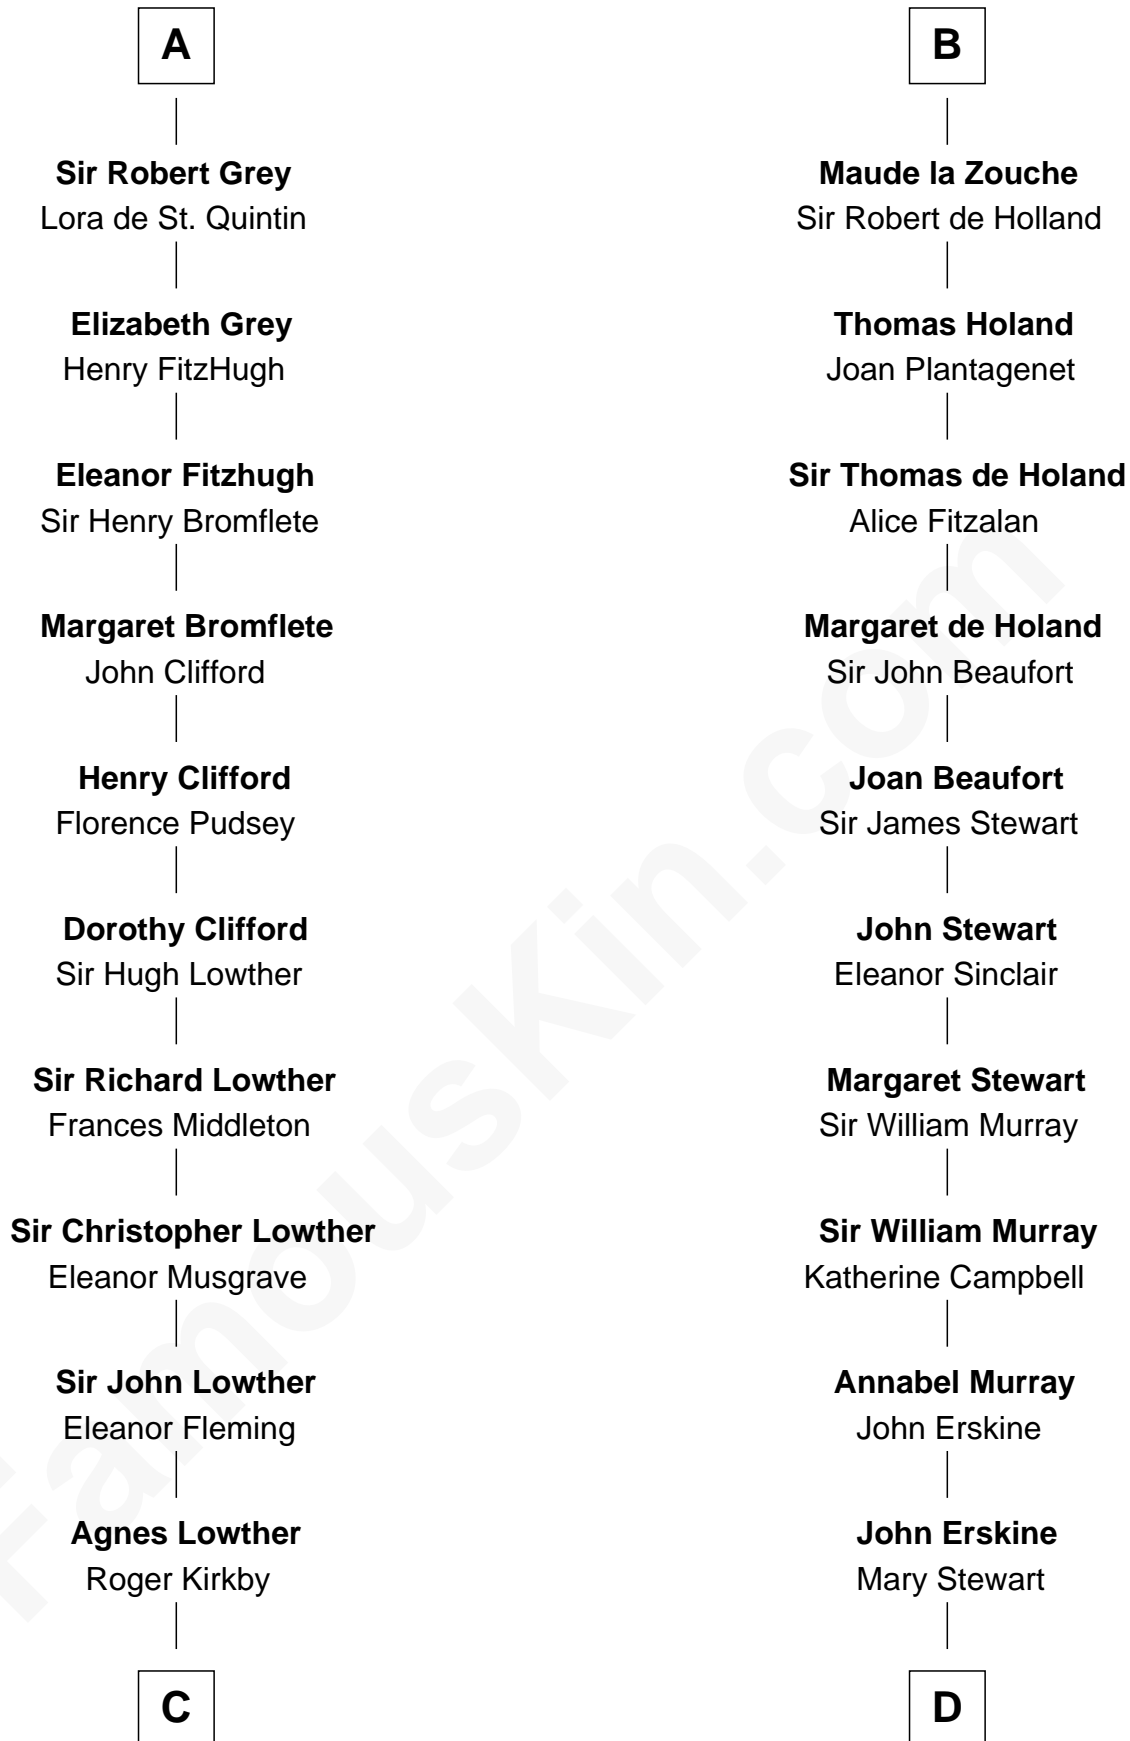

## Relationship Chart of Fletcher Christian

Leader of the mutiny on the Bounty

20th cousin 1 time removed of

## Major John Pitcairn

British Commander at Battle of Lexington

**C**

**William Kirkby**  
Joanna Furness

**Eleanor Kirkby**  
Humphrey Senhouse

**Bridget Senhouse**  
John Christian

**Charles Christian**  
Anne Dixon

**Fletcher Christian**  
*Leader of the mutiny on the Bounty*

**D**

**Sir Charles Erskine**  
Mary Hope

**Mary Erskine**  
William Hamilton

**Katherine Hamilton**  
Rev. David Pitcairn

**Major John Pitcairn**  
*British Commander at Lexington*