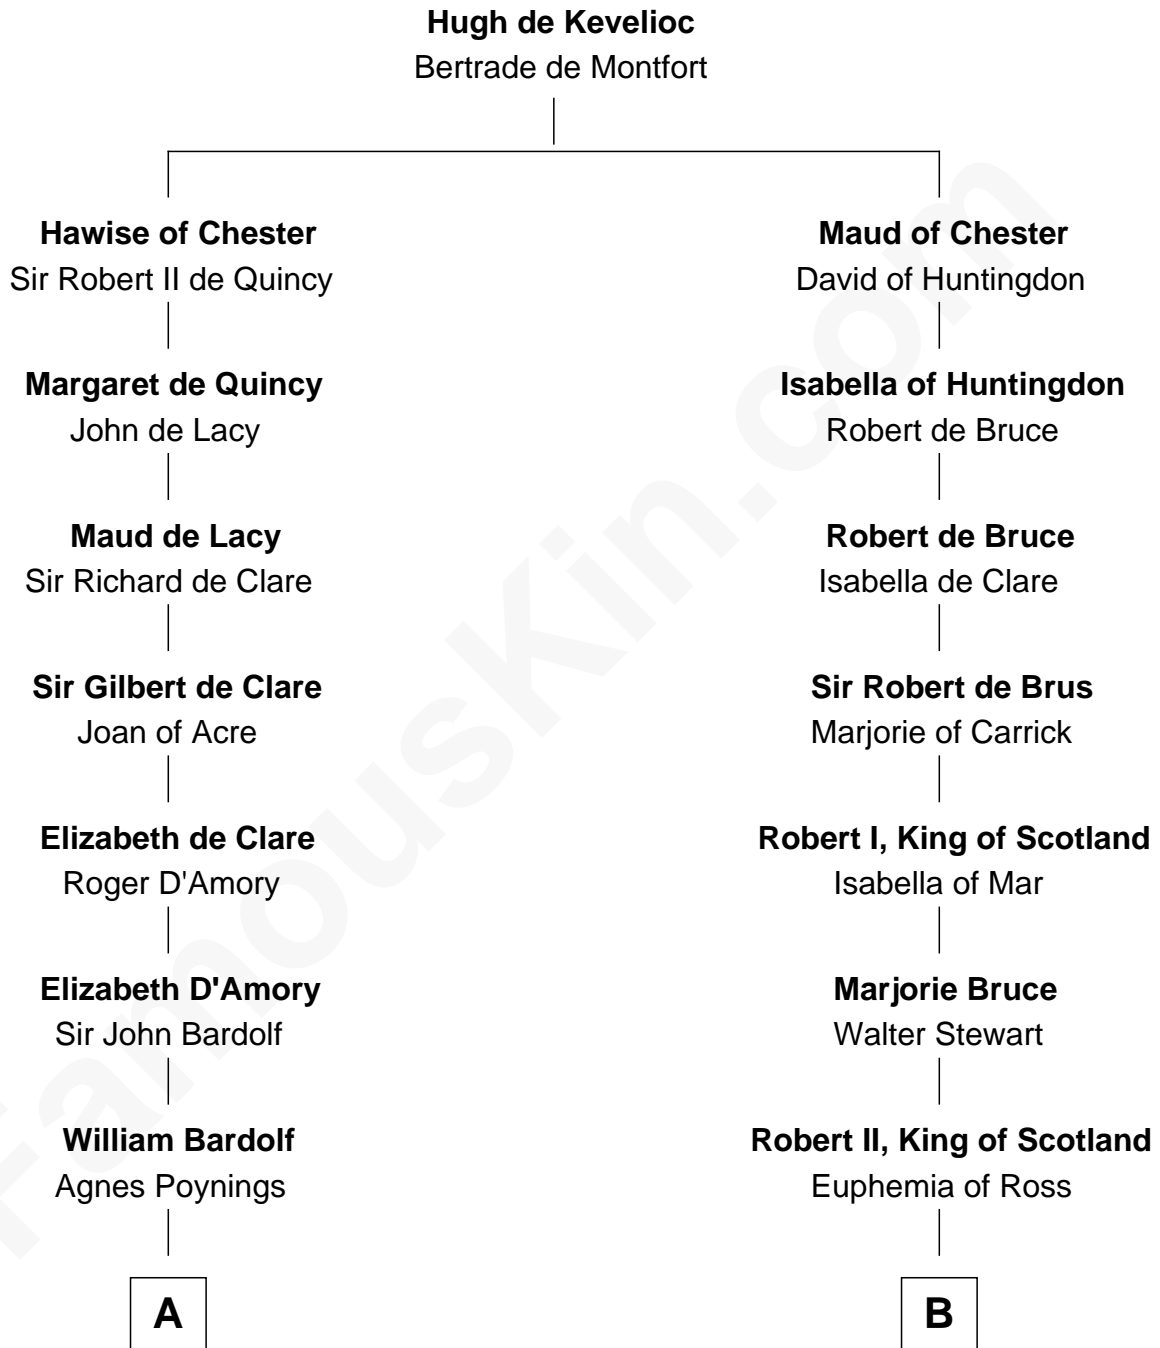

# FamousKin.com

## Relationship Chart of Fletcher Christian

*Leader of the mutiny on the Bounty*

18th cousin 1 time removed of

## Major John Pitcairn

*British Commander at Battle of Lexington*

**C**

**Bridget Senhouse**

John Christian

**Charles Christian**

Anne Dixon

**Fletcher Christian**