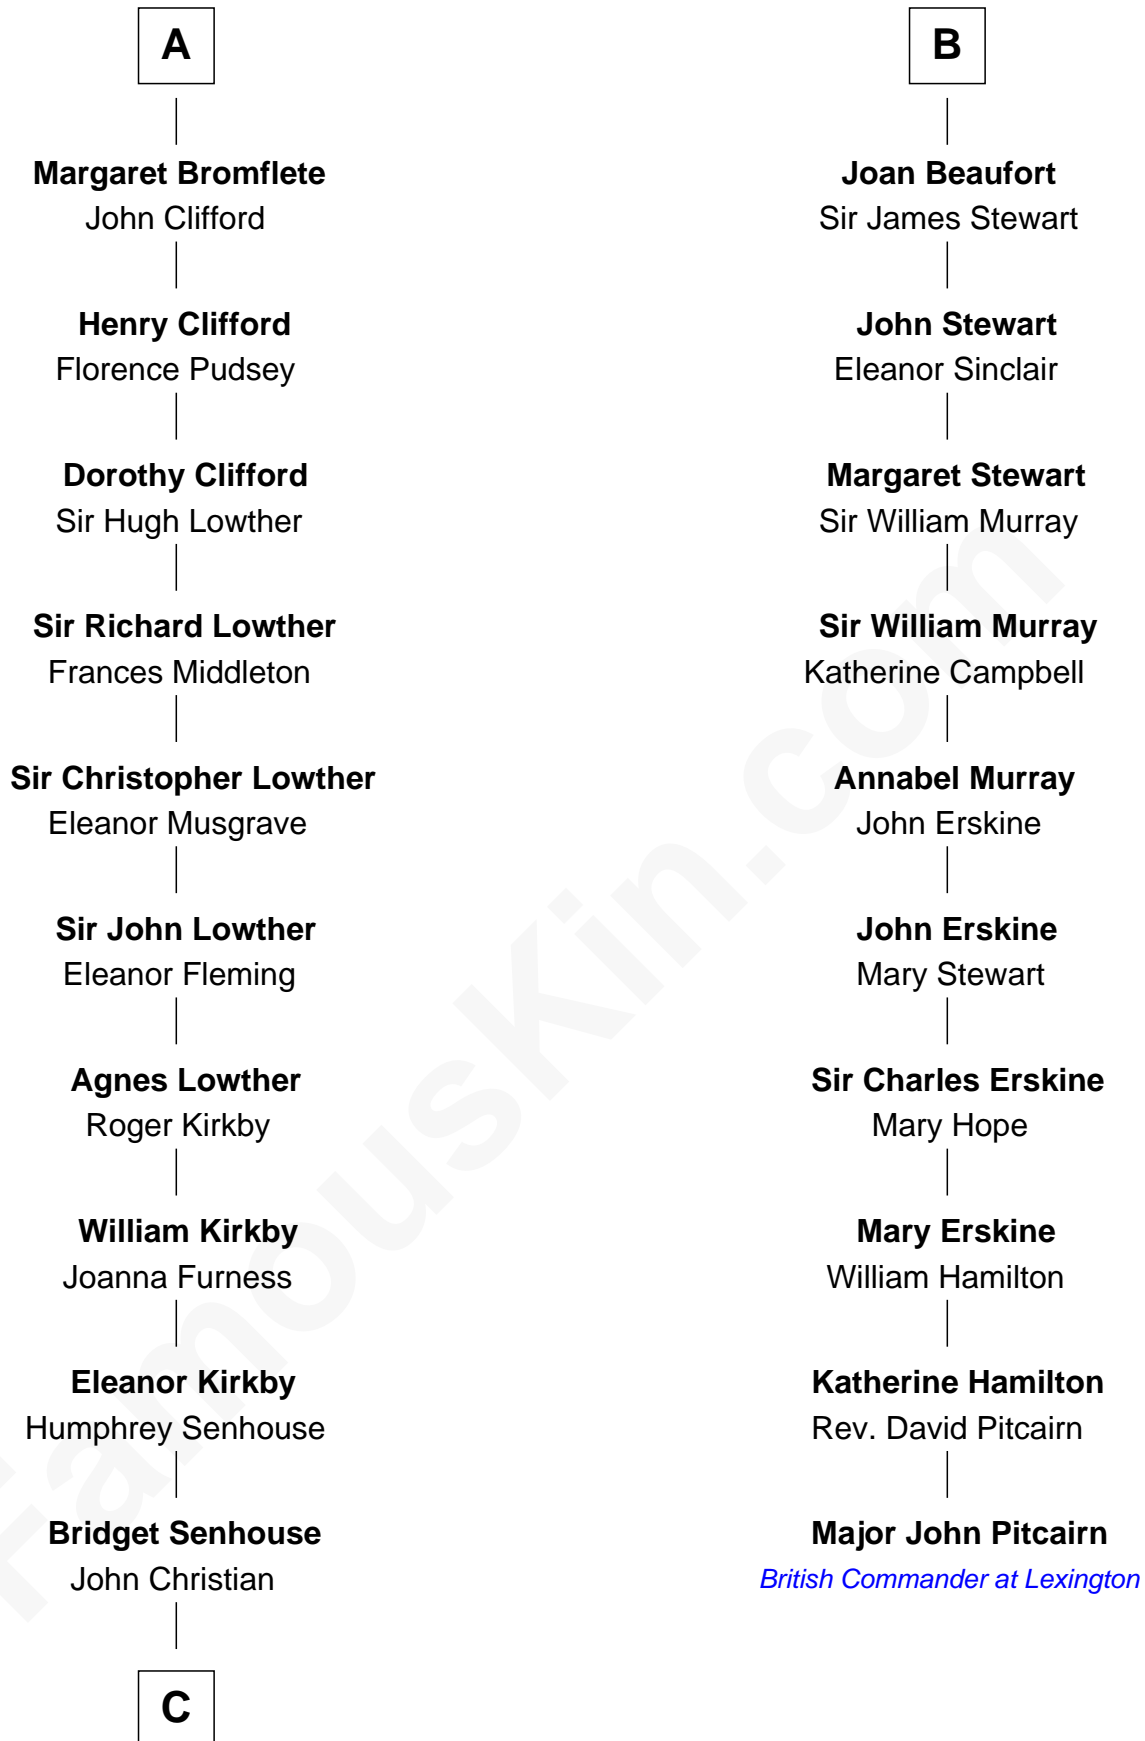

FamousKin.com

Relationship Chart of Fletcher Christian

Leader of the mutiny on the Bounty

16th cousin 2 times removed of

Major John Pitcairn

British Commander at Battle of Lexington

C

—
Charles Christian

Anne Dixon

—
Fletcher Christian

Leader of the mutiny on the Bounty

FamousKin.com