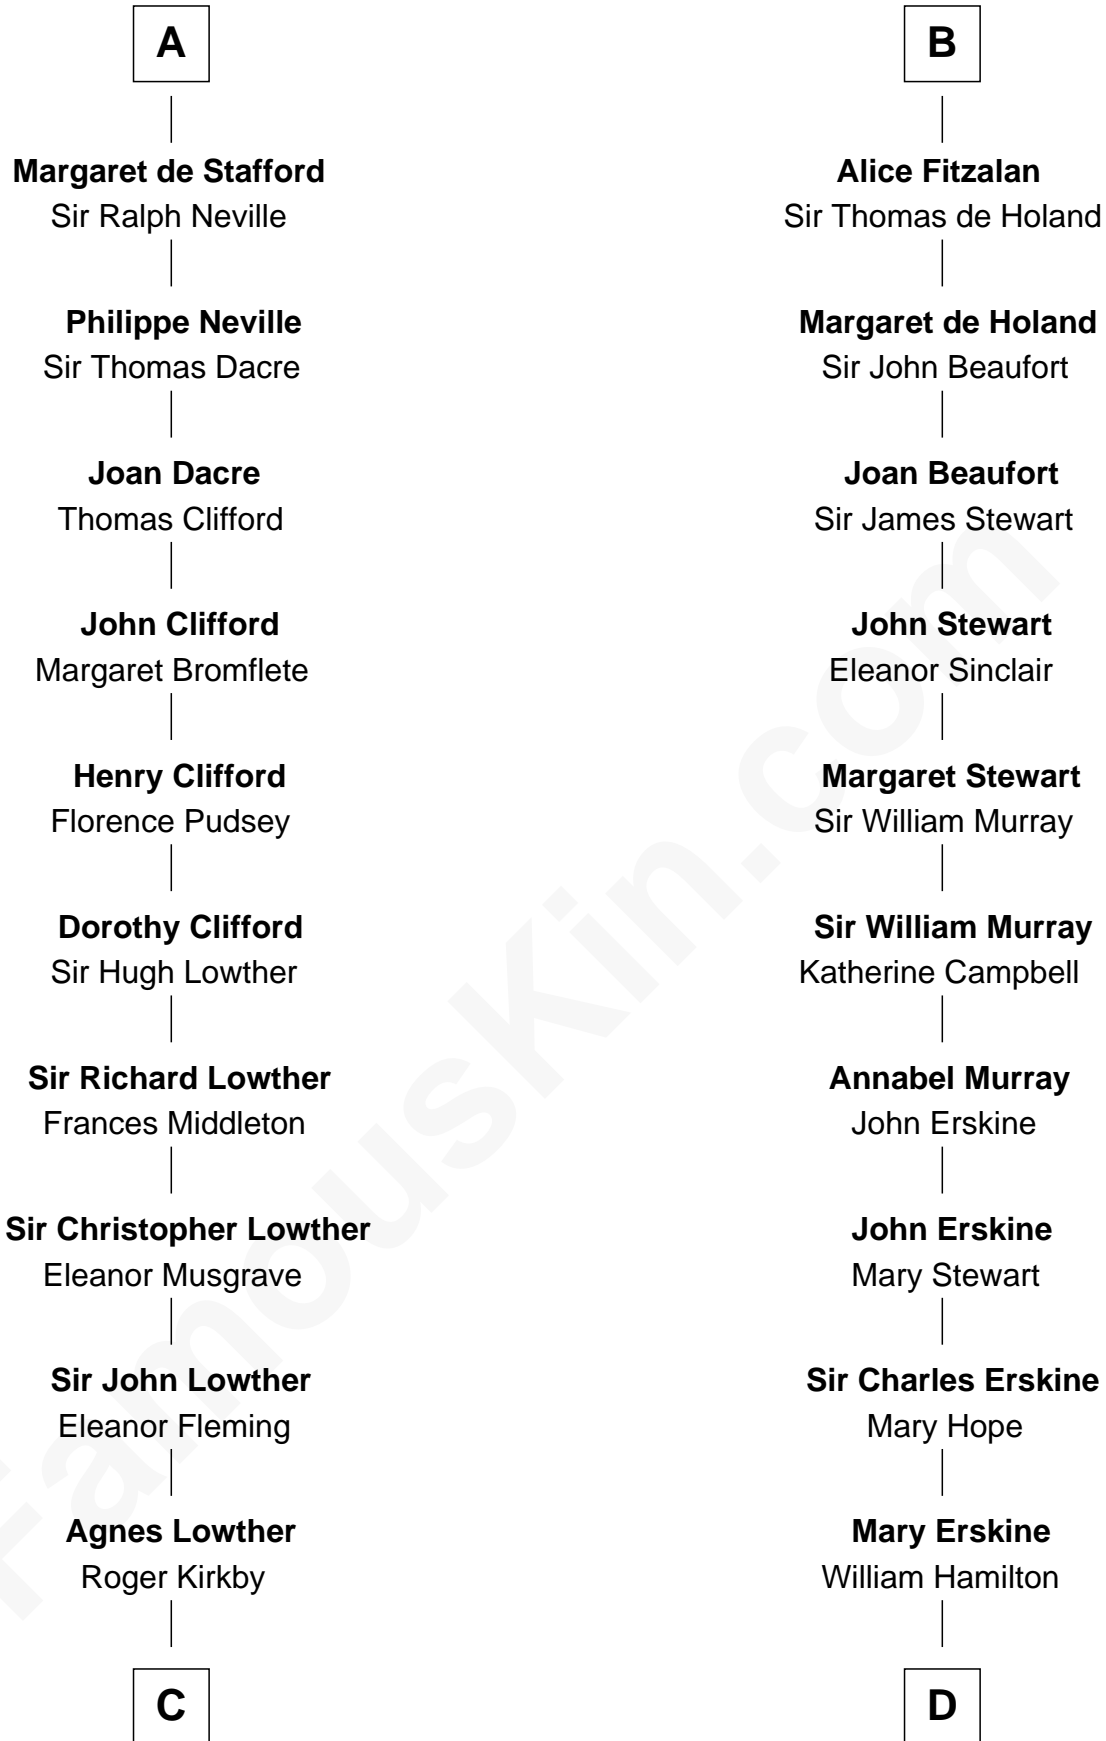

FamousKin.com

Relationship Chart of Fletcher Christian

Leader of the mutiny on the Bounty

18th cousin 3 times removed of

Major John Pitcairn

British Commander at Battle of Lexington

Geoffrey de Mandeville

Rohese de Vere

C

William Kirkby
Joanna Furness

Eleanor Kirkby
Humphrey Senhouse

Bridget Senhouse
John Christian

Charles Christian
Anne Dixon

Fletcher Christian
Leader of the mutiny on the Bounty

D

Katherine Hamilton
Rev. David Pitcairn

Major John Pitcairn
British Commander at Lexington

FamousKin.com