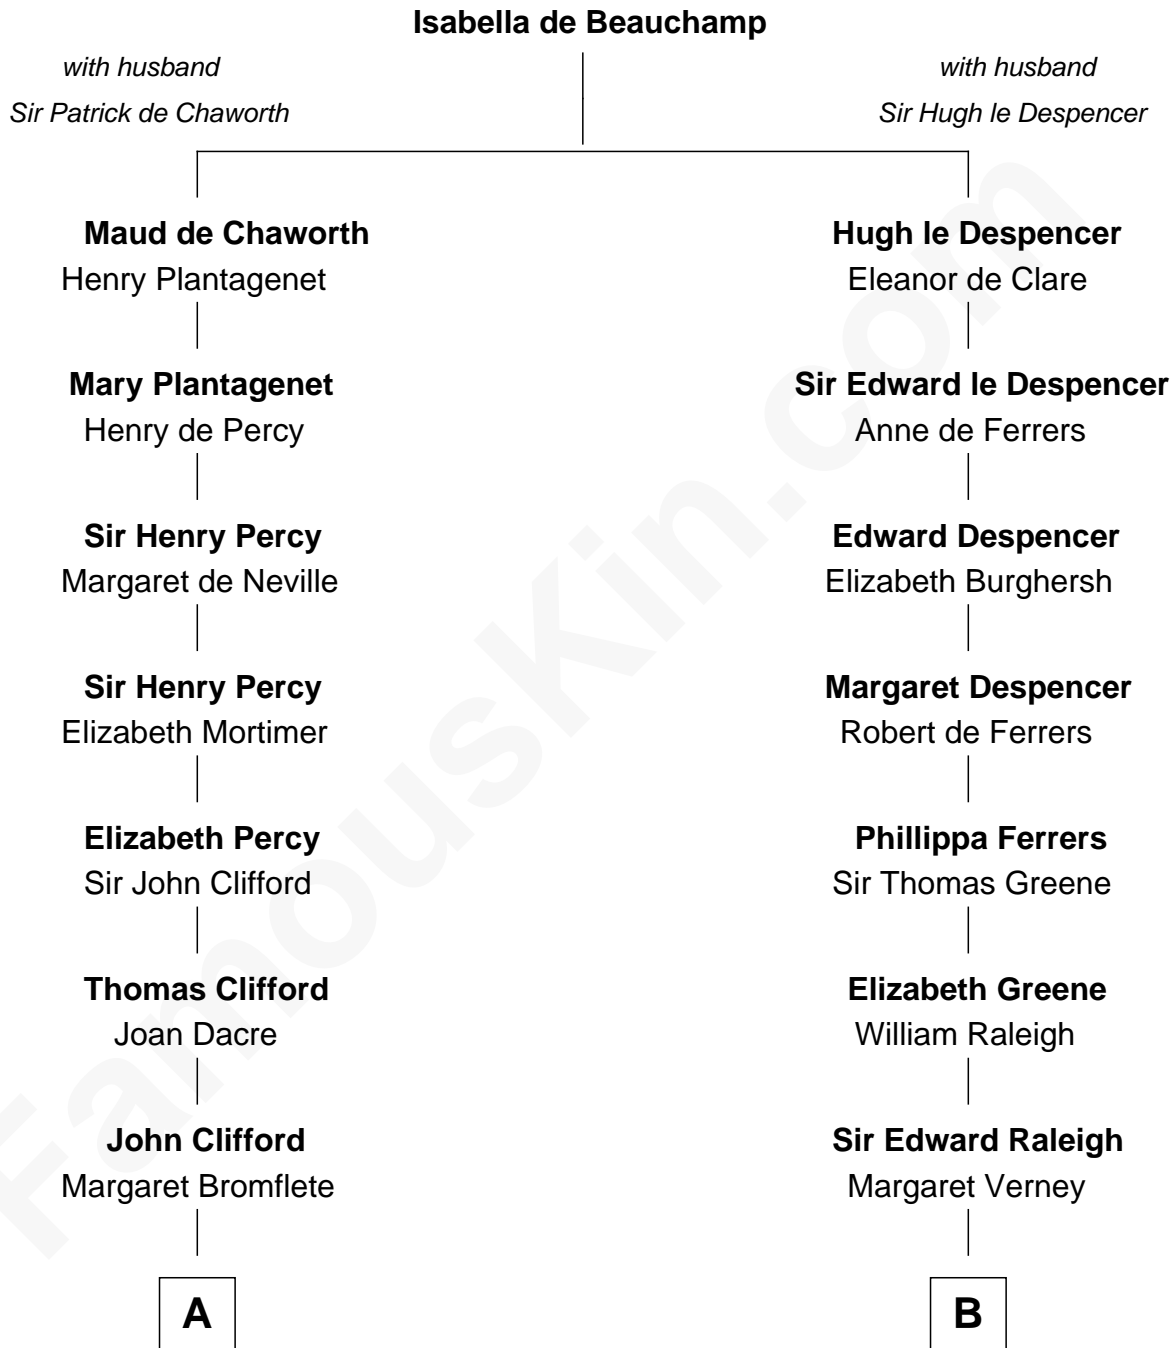

FamousKin.com

Relationship Chart of Fletcher Christian

Leader of the mutiny on the Bounty

17th cousin 4 times removed of

Marilyn Monroe

Actress, Model, and Singer

C

Samuel Elam Almy

Susan Bateman

Susan Bateman Almy

Charles Adams Gifford

Frederick Almy Gifford

Elizabeth Easton Tennant

Charles Stanley Gifford

Gladys Pearl Monroe

Marilyn Monroe

Actress, Model, and Singer

FamousKin.com