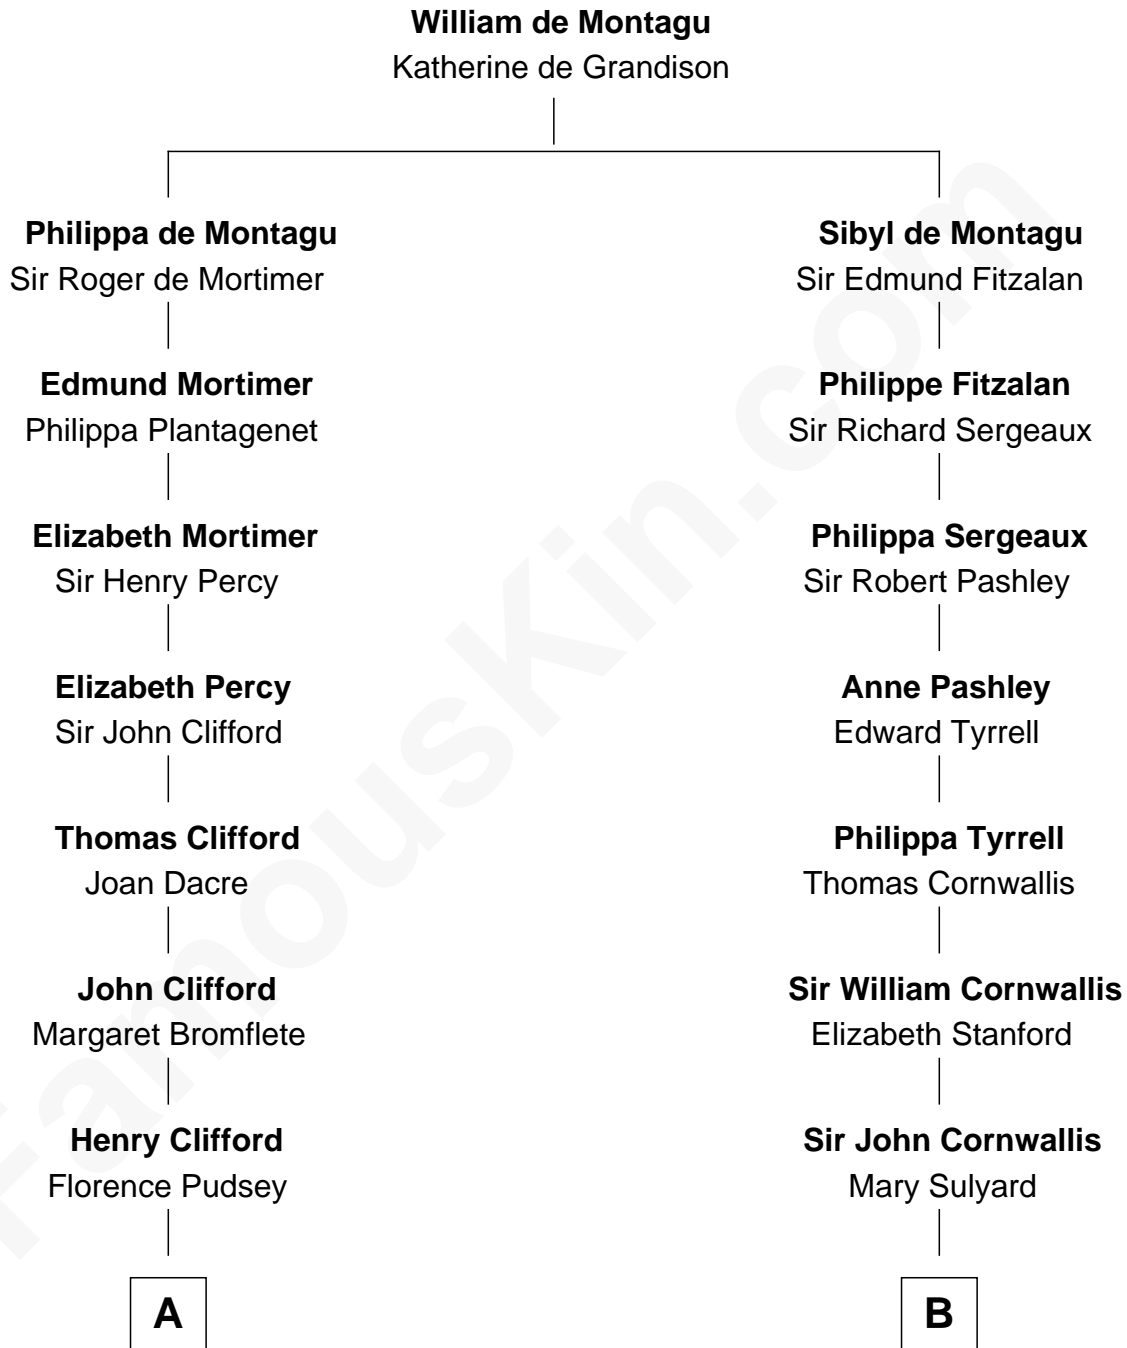

## Relationship Chart of Fletcher Christian

Leader of the mutiny on the Bounty

16th cousin 4 times removed of

**Marilyn Monroe**

Actress, Model, and Singer

**C**

—  
**Elizabeth Cutting Easton**

William Congdon Tennant

—  
**Elizabeth Easton Tennant**

Frederick Almy Gifford

—  
**Charles Stanley Gifford**

Gladys Pearl Monroe

—  
**Marilyn Monroe**

*Actress, Model, and Singer*