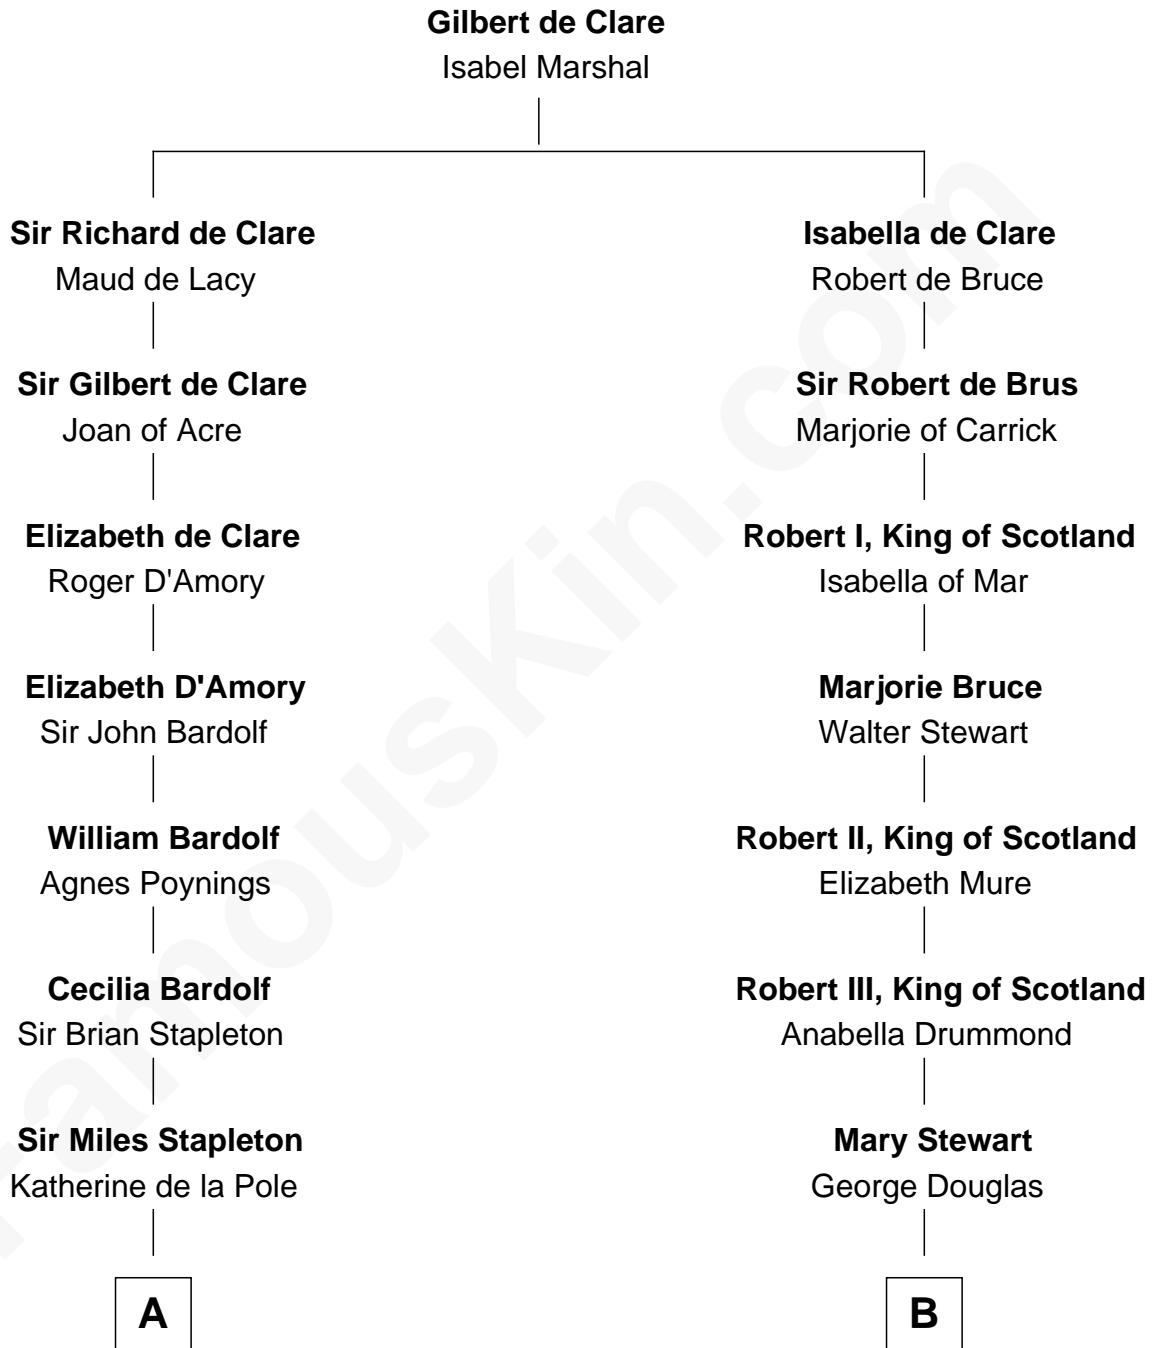

# FamousKin.com

## Relationship Chart of Fletcher Christian

*Leader of the mutiny on the Bounty*

**17th cousin 3 times removed of**

**Noel Coward**

*Playwright, Actor, and Songwriter*

**C**

**Henry Veitch**

Margaret Harrison

**Henry Gordon Veitch**

Mary Kathleen Synch

**Violet Agnes Veitch**

Arthur Sabin Coward

**Noel Coward**

*Playwright, Actor, and Songwriter*