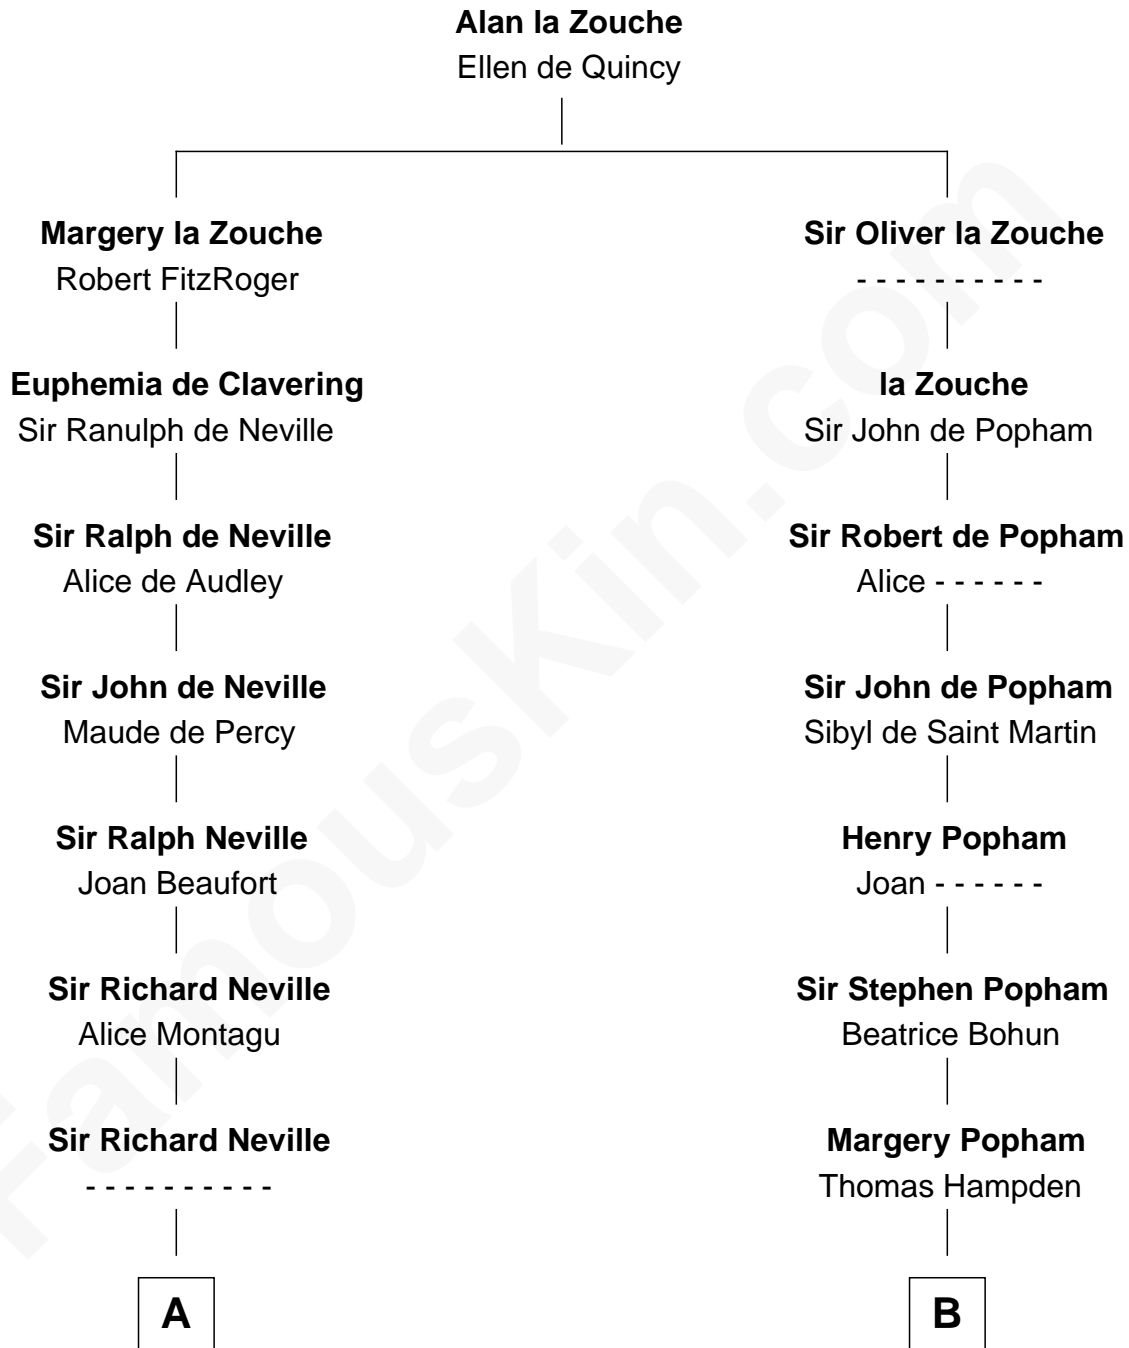

## Relationship Chart of Fletcher Christian

Leader of the mutiny on the Bounty

12th cousin 5 times removed of

**Edmund Waller**

English Poet and Politician

**A**

**Margaret Neville**  
Sir Richard Huddleston

**Joan Huddleston**  
Hugh Fleming

**Anthony Fleming**  
Elizabeth Hoton

**William Fleming**  
Agnes Bindloss

**Eleanor Fleming**  
Sir John Lowther

**Agnes Lowther**  
Roger Kirkby

**William Kirkby**  
Joanna Furness

**Eleanor Kirkby**  
Humphrey Senhouse

**Bridget Senhouse**  
John Christian

**Charles Christian**  
Anne Dixon

**Fletcher Christian**  
*Leader of the mutiny on the Bounty*

**B**

**Sir Edmond Hampden**  
Elizabeth Beselles