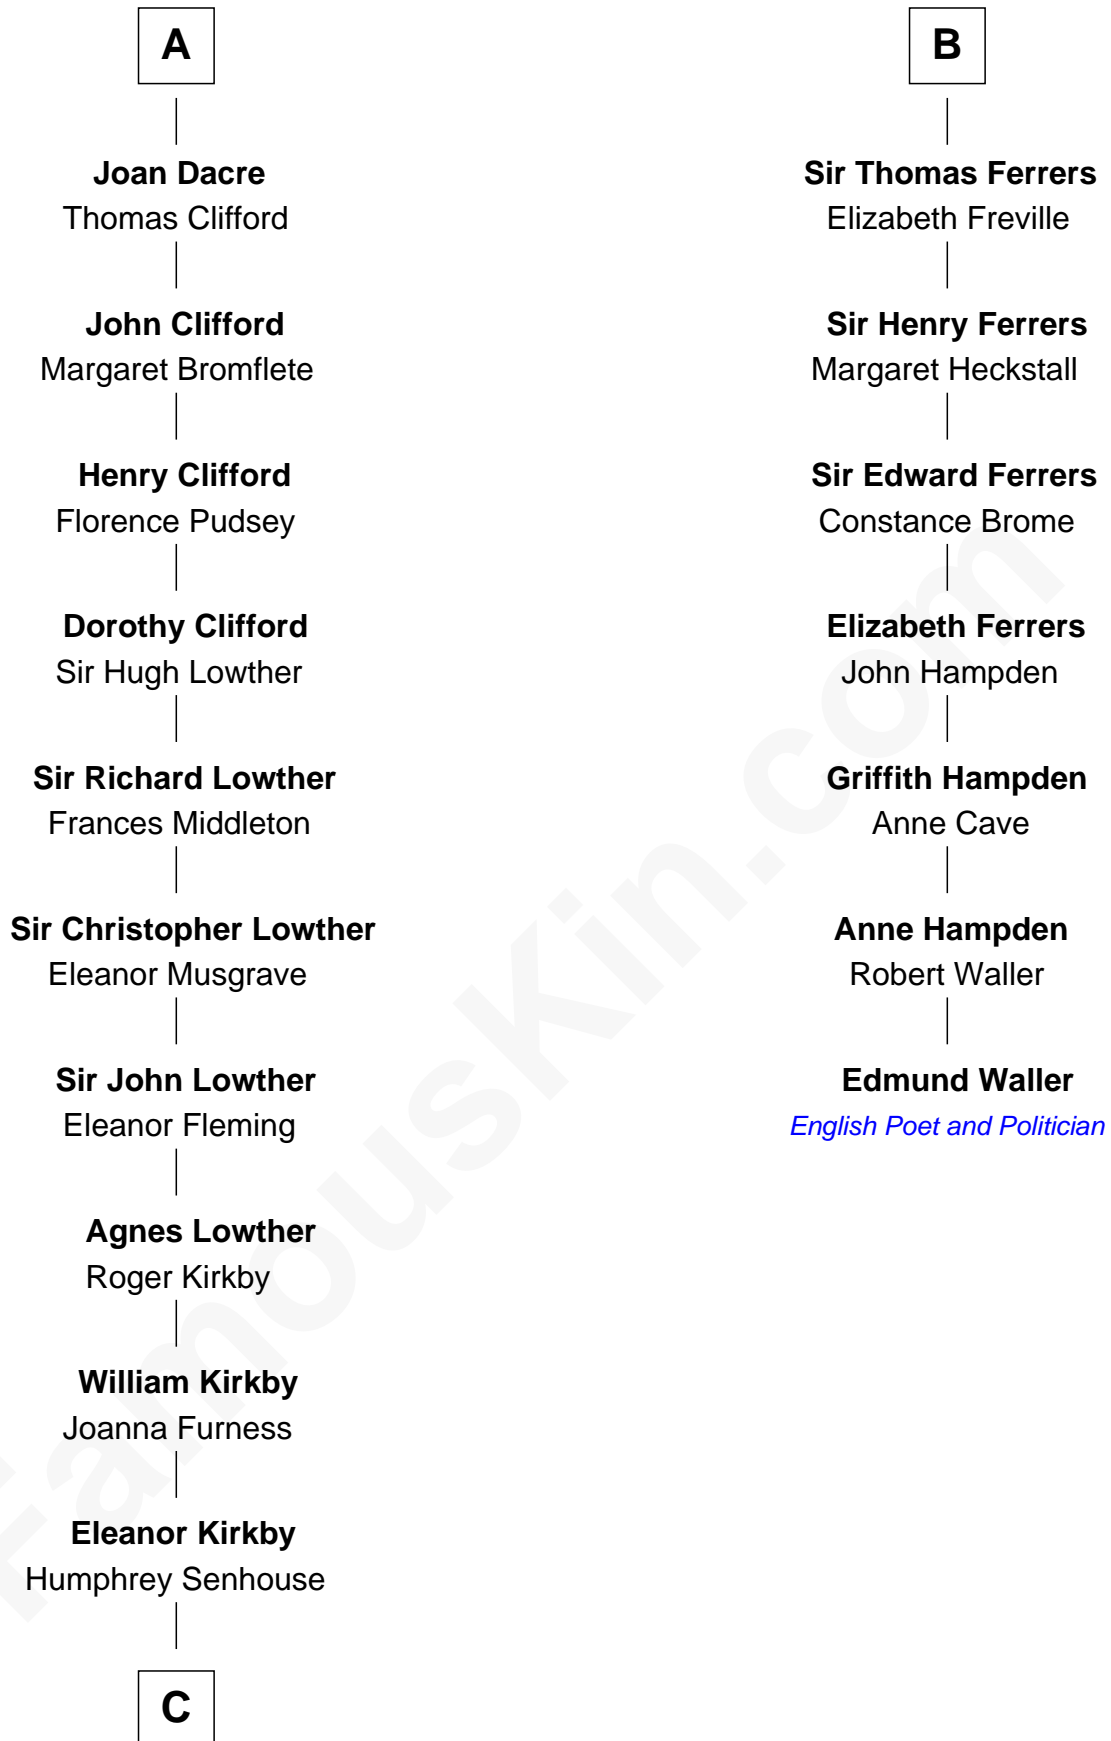

FamousKin.com

Relationship Chart of Fletcher Christian

Leader of the mutiny on the Bounty

13th cousin 6 times removed of

Edmund Waller

English Poet and Politician

Sir Humphrey de Bohun

Maud of Eu

C

—
Bridget Senhouse

John Christian

—
Charles Christian

Anne Dixon

—
Fletcher Christian

Leader of the mutiny on the Bounty

FamousKin.com