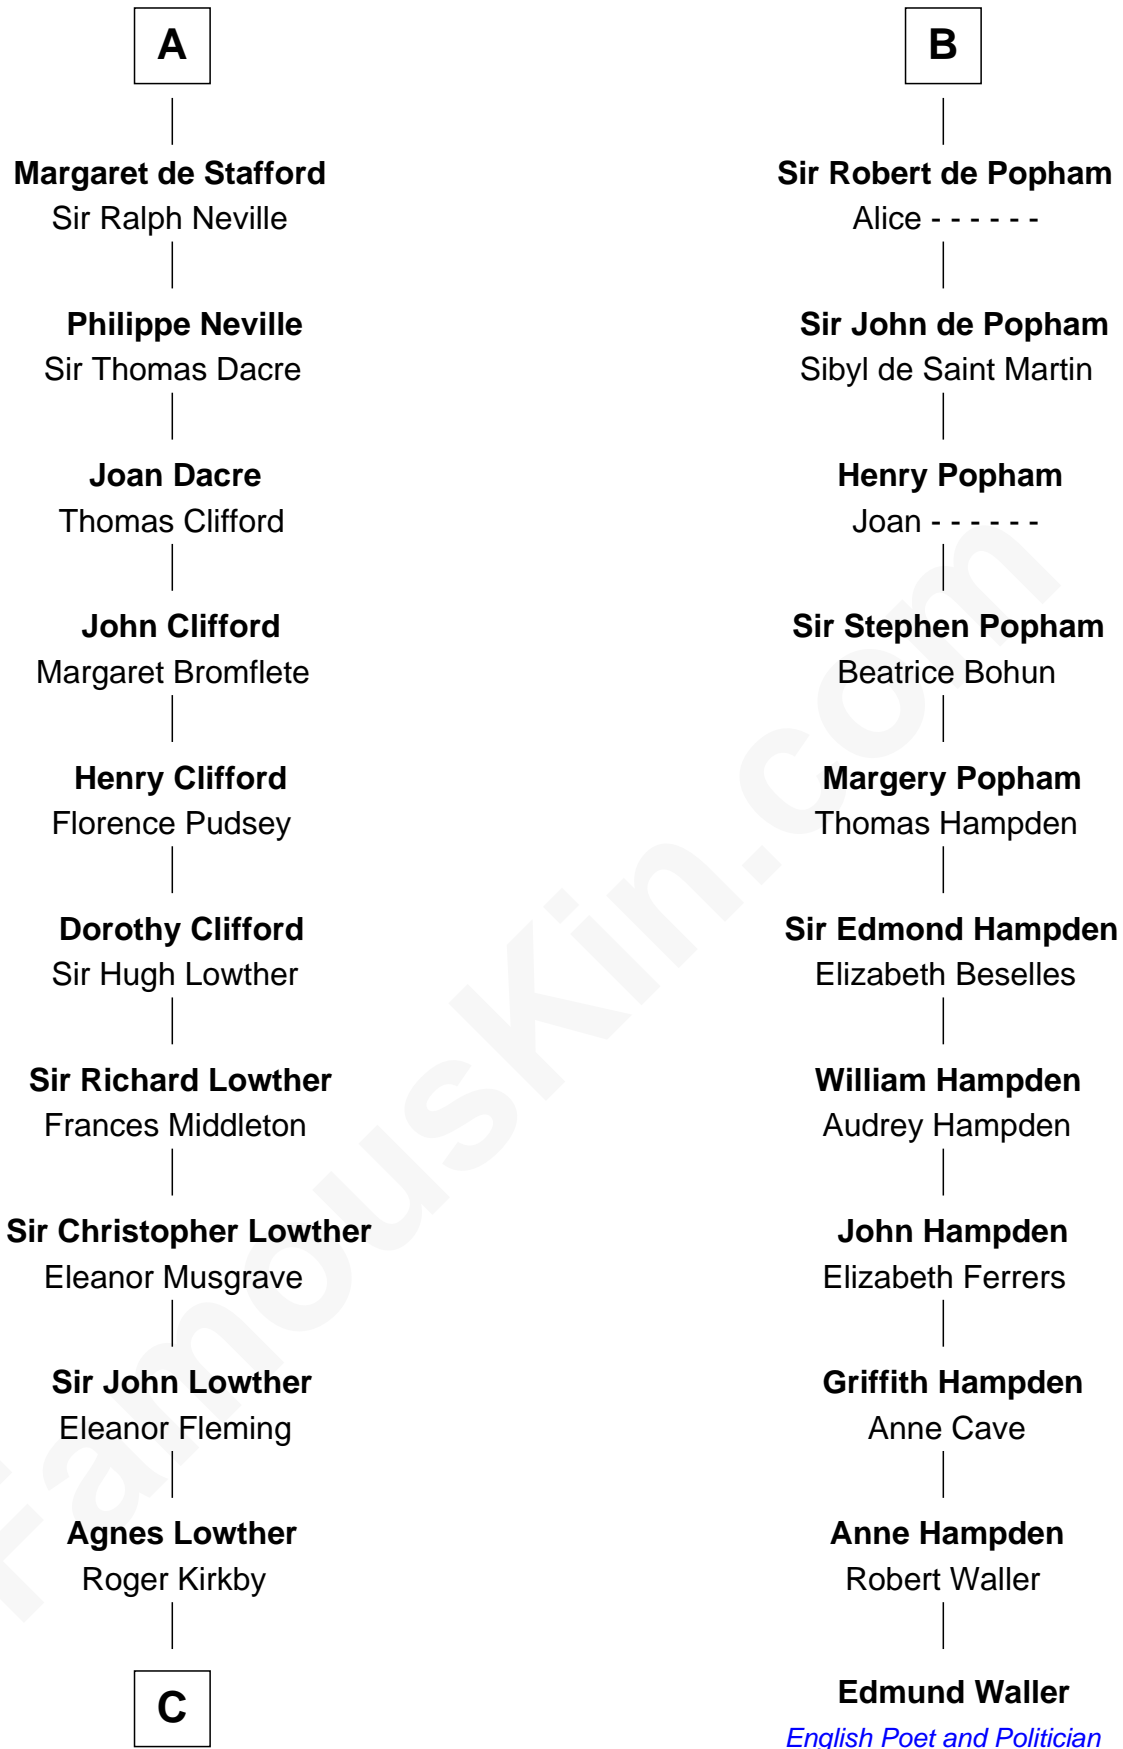

FamousKin.com

Relationship Chart of Fletcher Christian

Leader of the mutiny on the Bounty

17th cousin 4 times removed of

Edmund Waller

English Poet and Politician

C

—
William Kirkby
Joanna Furness

—
Eleanor Kirkby
Humphrey Senhouse

—
Bridget Senhouse
John Christian

—
Charles Christian
Anne Dixon

—
Fletcher Christian
Leader of the mutiny on the Bounty