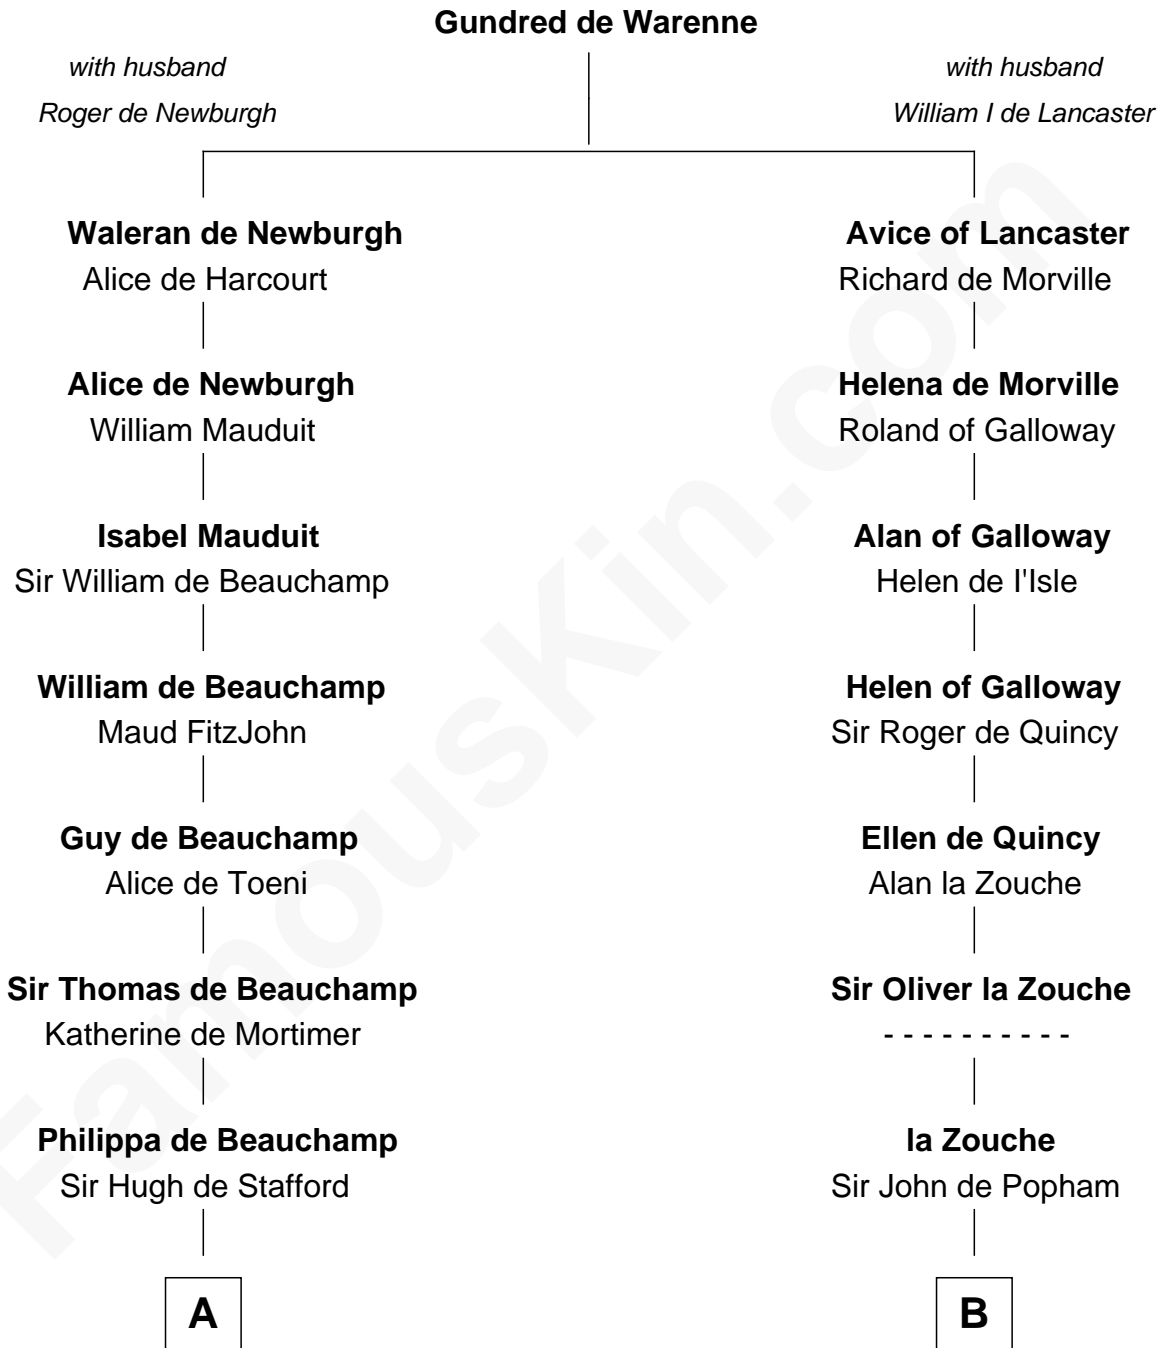

FamousKin.com

Relationship Chart of Fletcher Christian

Leader of the mutiny on the Bounty

17th cousin 4 times removed of

Edmund Waller

English Poet and Politician

C

—
William Kirkby
Joanna Furness

—
Eleanor Kirkby
Humphrey Senhouse

—
Bridget Senhouse
John Christian

—
Charles Christian
Anne Dixon

—
Fletcher Christian
Leader of the mutiny on the Bounty