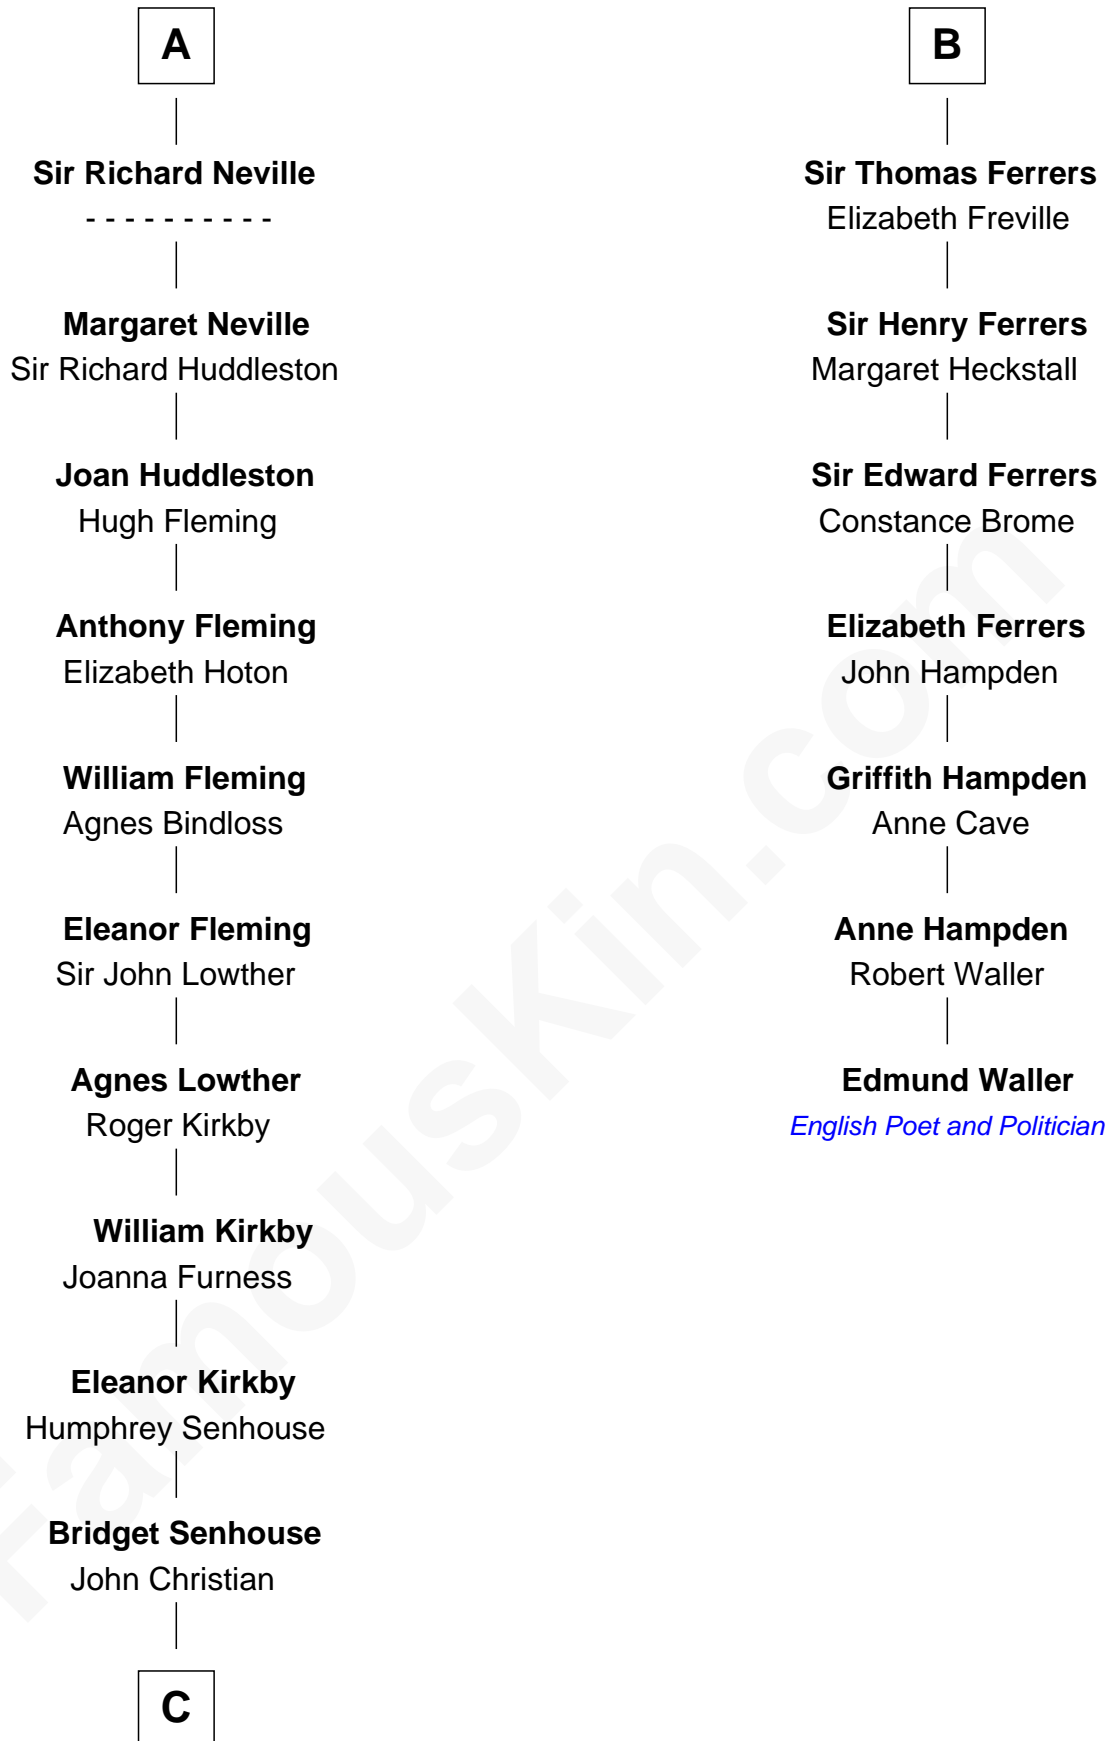

## Relationship Chart of Fletcher Christian

Leader of the mutiny on the Bounty

13th cousin 5 times removed of

**Edmund Waller**

English Poet and Politician

**C**

—  
**Charles Christian**

Anne Dixon

—  
**Fletcher Christian**

*Leader of the mutiny on the Bounty*

FamousKin.com