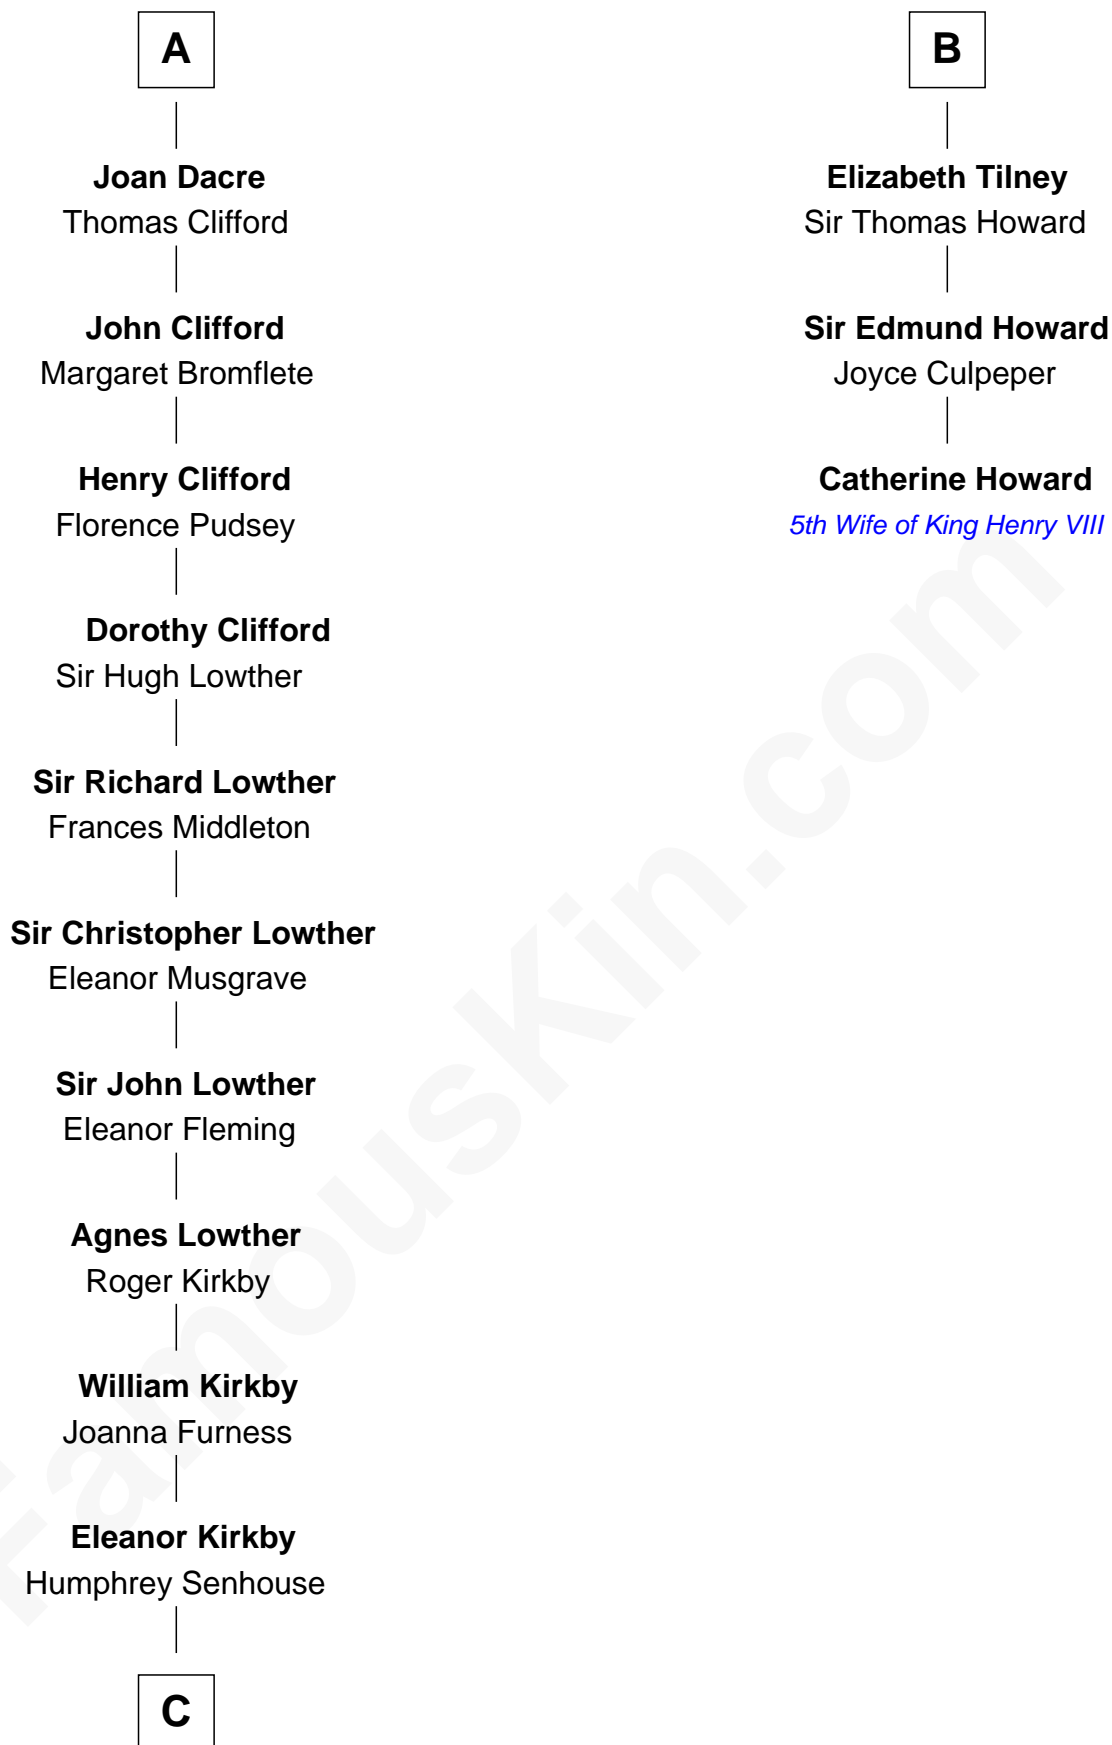

FamousKin.com

Relationship Chart of Fletcher Christian

Leader of the mutiny on the Bounty

9th cousin 10 times removed of

Catherine Howard

5th Wife of King Henry VIII

Sir Humphrey de Bohun

Maud of Eu

C

—
Bridget Senhouse

John Christian

—
Charles Christian

Anne Dixon

—
Fletcher Christian

Leader of the mutiny on the Bounty

FamousKin.com