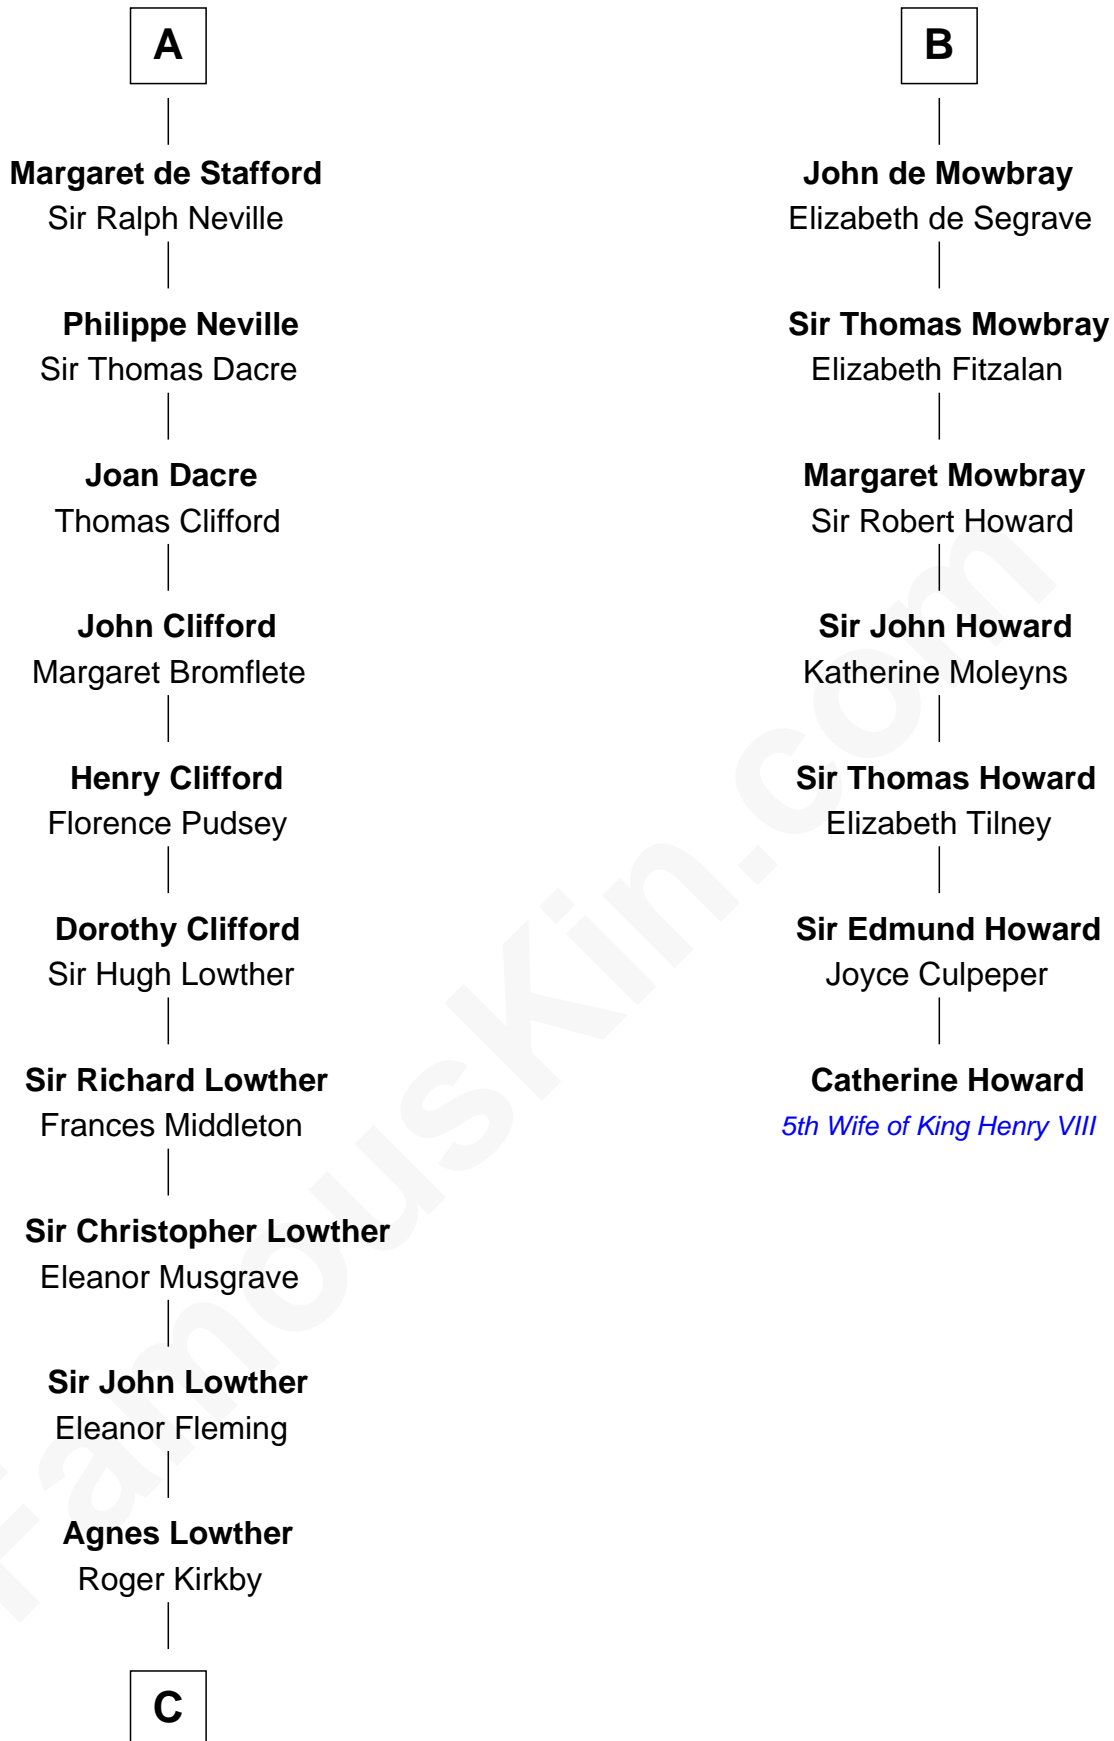

FamousKin.com

Relationship Chart of Fletcher Christian

Leader of the mutiny on the Bounty

13th cousin 8 times removed of

Catherine Howard

5th Wife of King Henry VIII

C

—
William Kirkby
Joanna Furness

—
Eleanor Kirkby
Humphrey Senhouse

—
Bridget Senhouse
John Christian

—
Charles Christian
Anne Dixon

—
Fletcher Christian
Leader of the mutiny on the Bounty