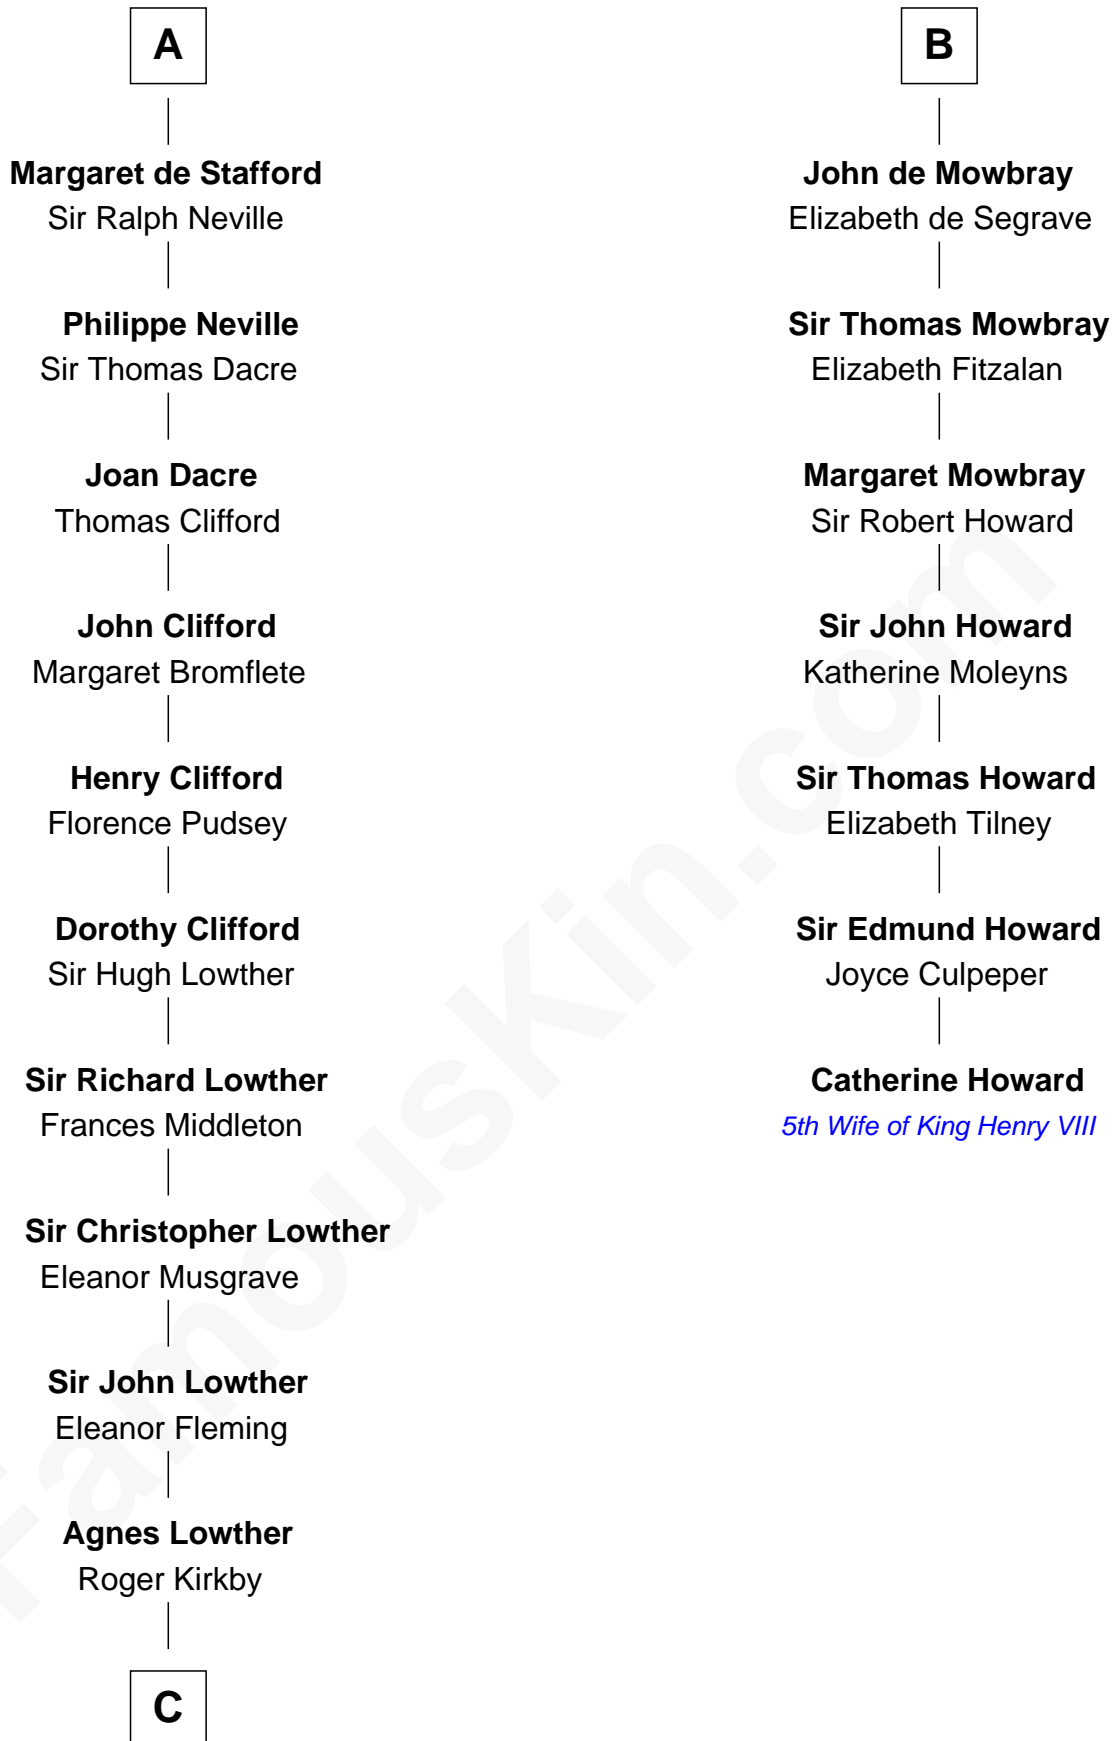

## Relationship Chart of Fletcher Christian

*Leader of the mutiny on the Bounty*

**13th cousin 8 times removed of**

**Catherine Howard**

*5th Wife of King Henry VIII*

**C**

William Kirkby  
Joanna Furness

Eleanor Kirkby  
Humphrey Senhouse

Bridget Senhouse  
John Christian

Charles Christian  
Anne Dixon

Fletcher Christian  
*Leader of the mutiny on the Bounty*