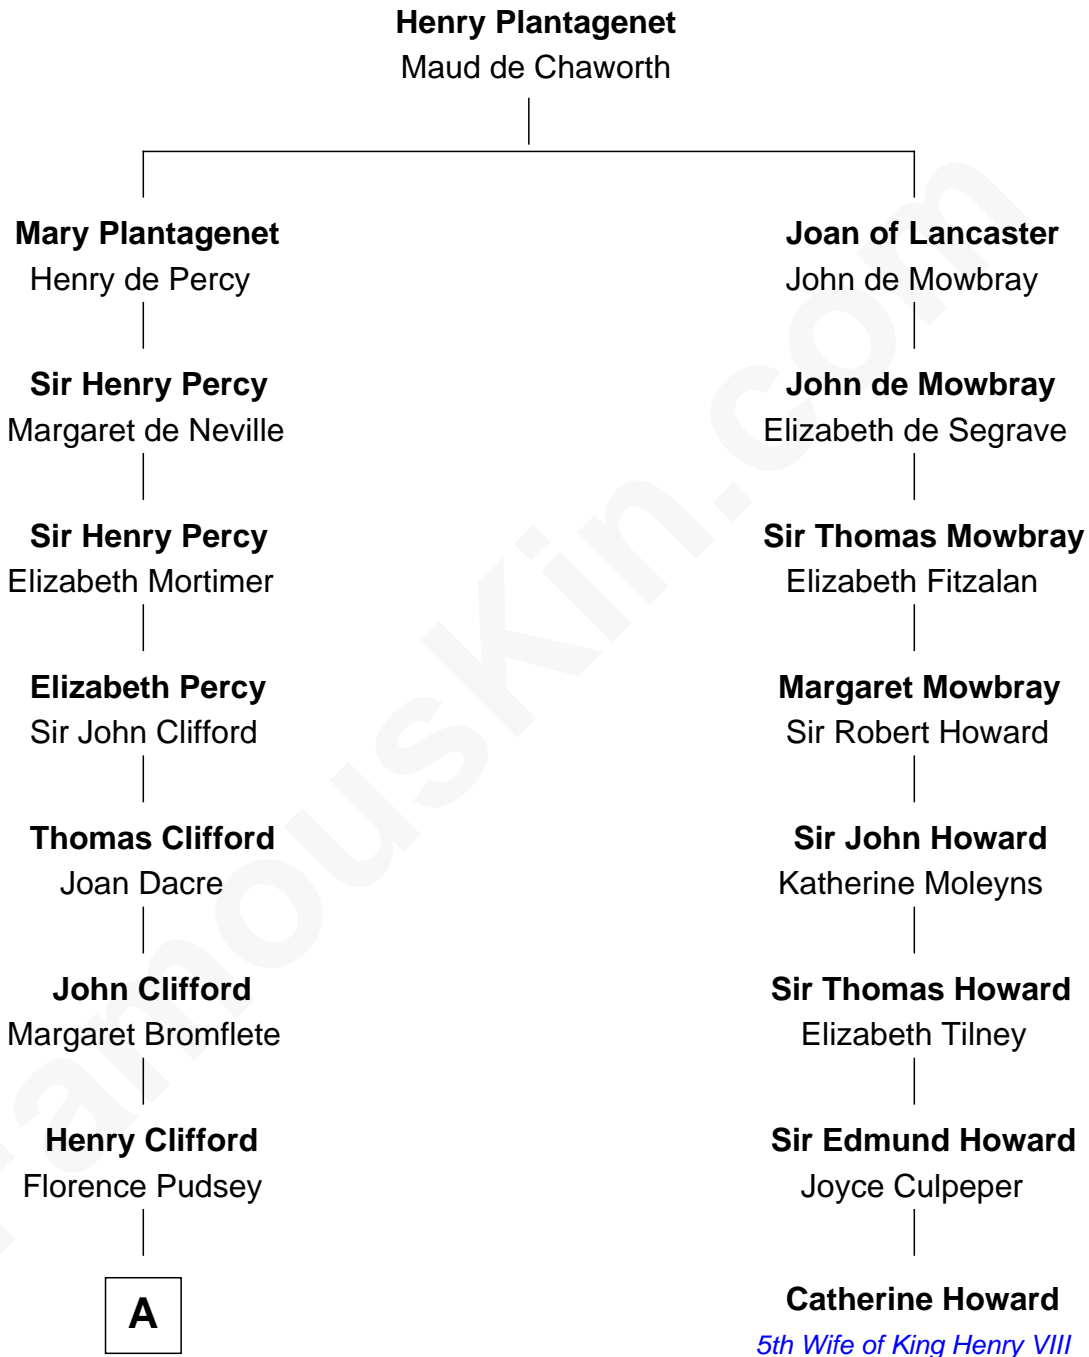

FamousKin.com

Relationship Chart of Fletcher Christian

Leader of the mutiny on the Bounty

7th cousin 9 times removed of

Catherine Howard

5th Wife of King Henry VIII

A

Dorothy Clifford

Sir Hugh Lowther

Sir Richard Lowther

Frances Middleton

Sir Christopher Lowther

Eleanor Musgrave

Sir John Lowther

Eleanor Fleming

Agnes Lowther

Anne Dixon

Fletcher Christian

Leader of the mutiny on the Bounty