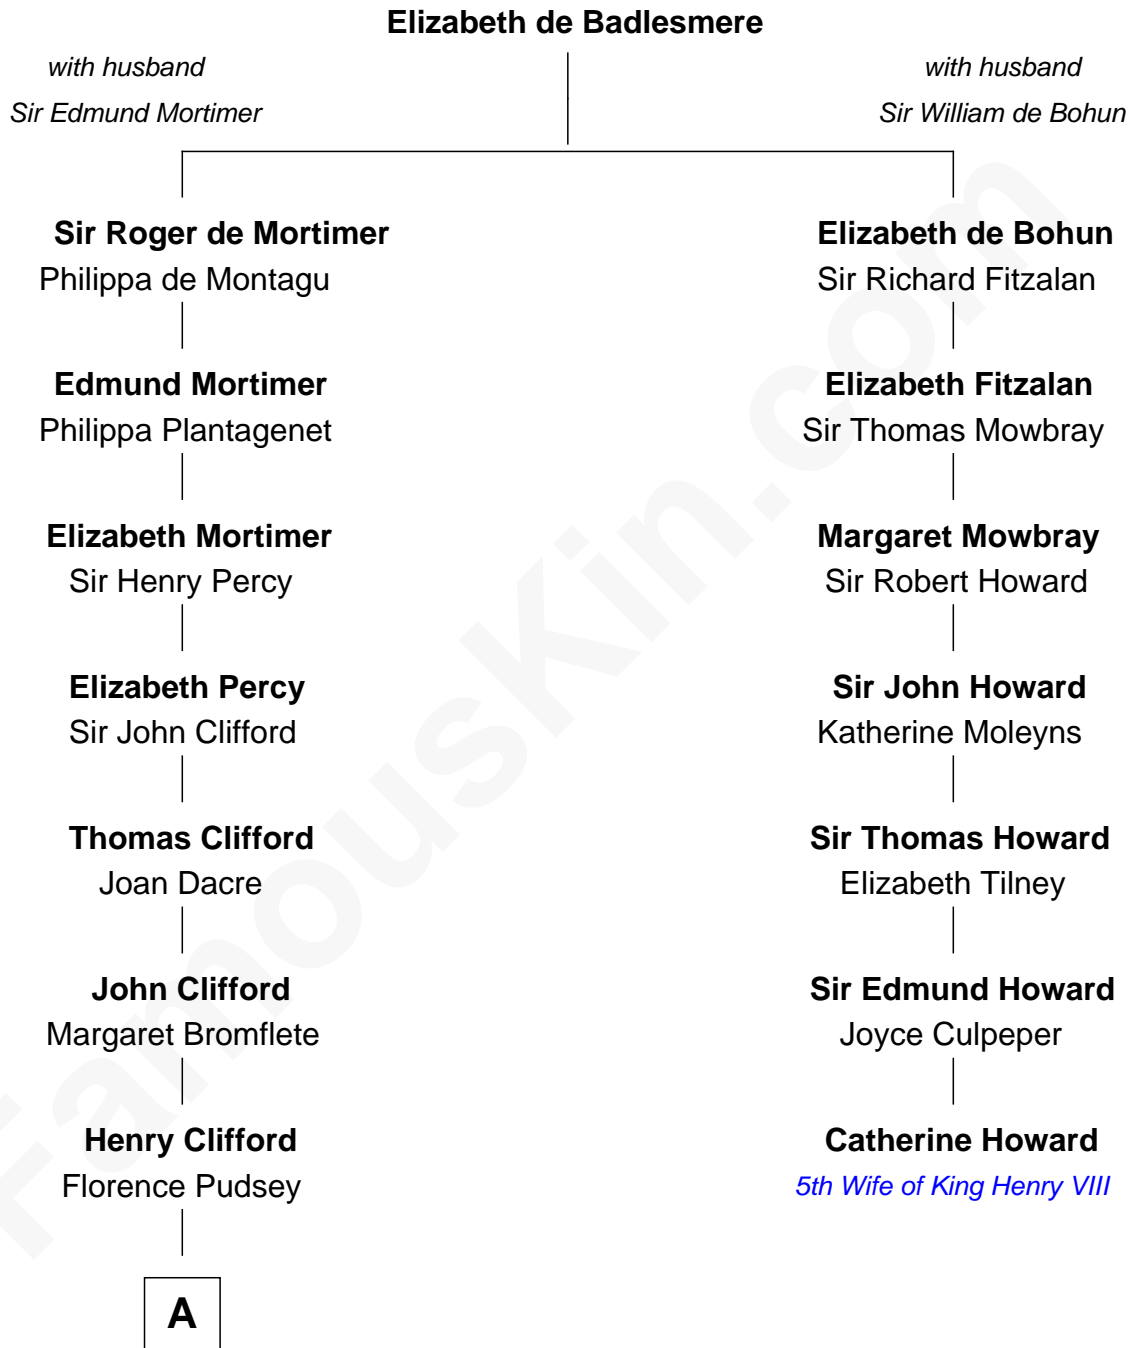

FamousKin.com

Relationship Chart of Fletcher Christian

Leader of the mutiny on the Bounty

6th cousin 10 times removed of

Catherine Howard

5th Wife of King Henry VIII

A

Dorothy Clifford

Sir Hugh Lowther

Sir Richard Lowther

Frances Middleton

Sir Christopher Lowther

Eleanor Musgrave

Sir John Lowther

Eleanor Fleming

Agnes Lowther

Anne Dixon

Fletcher Christian

Leader of the mutiny on the Bounty