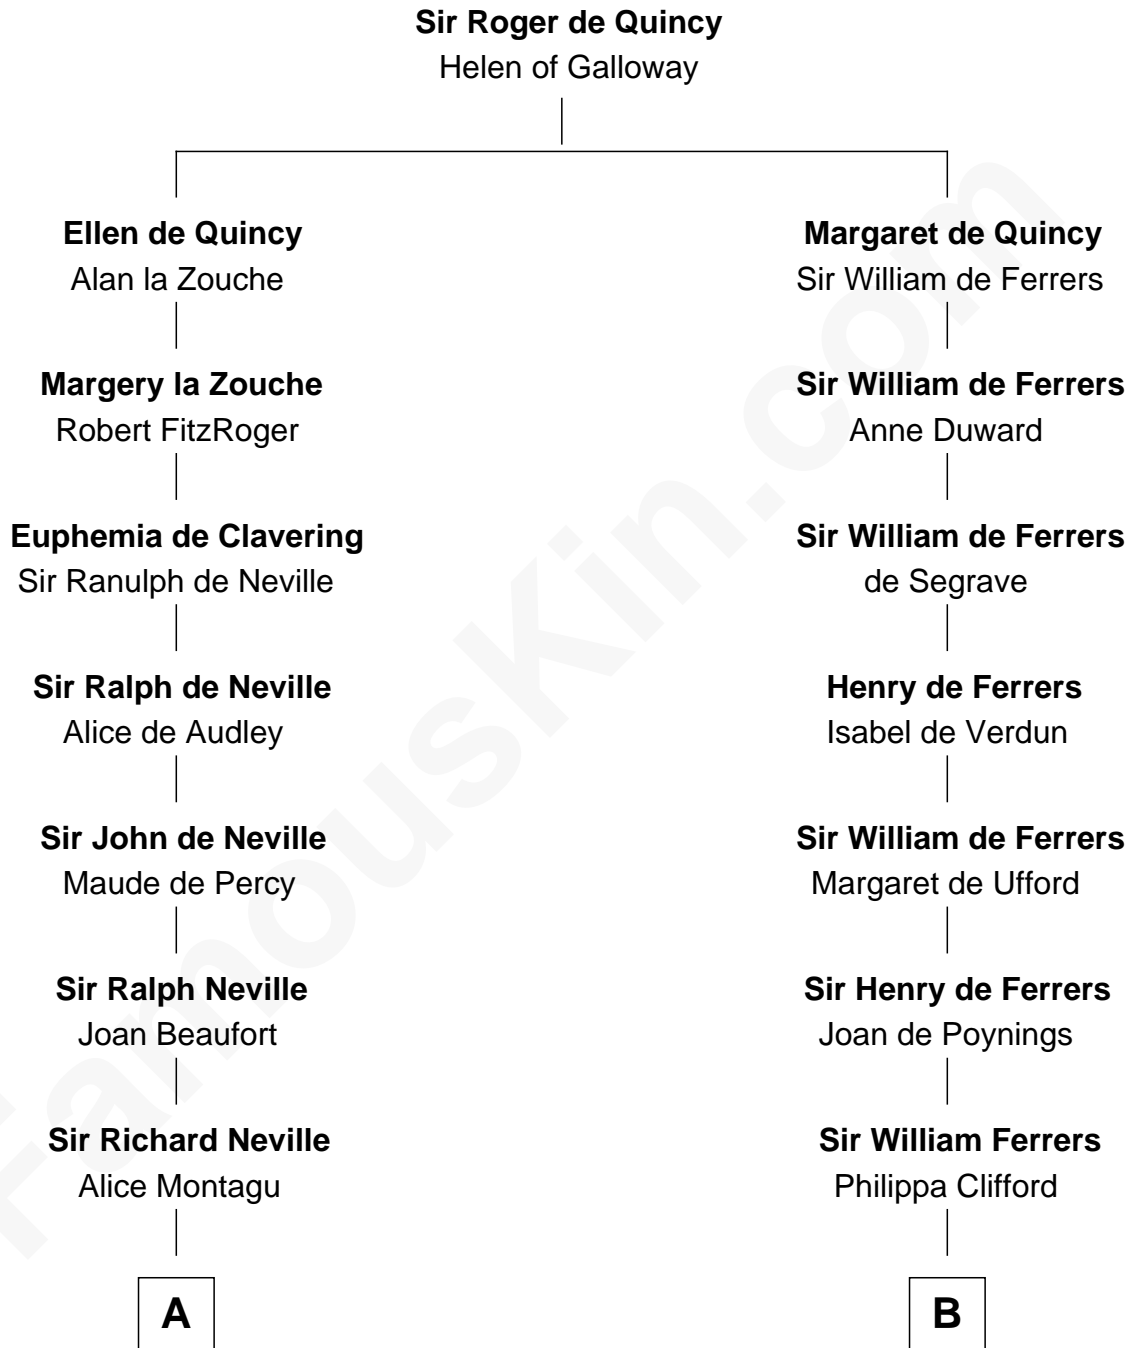

FamousKin.com

Relationship Chart of Fletcher Christian

Leader of the mutiny on the Bounty

10th cousin 8 times removed of

Catherine Howard

5th Wife of King Henry VIII

C

Charles Christian

Anne Dixon

Fletcher Christian

Leader of the mutiny on the Bounty

FamousKin.com