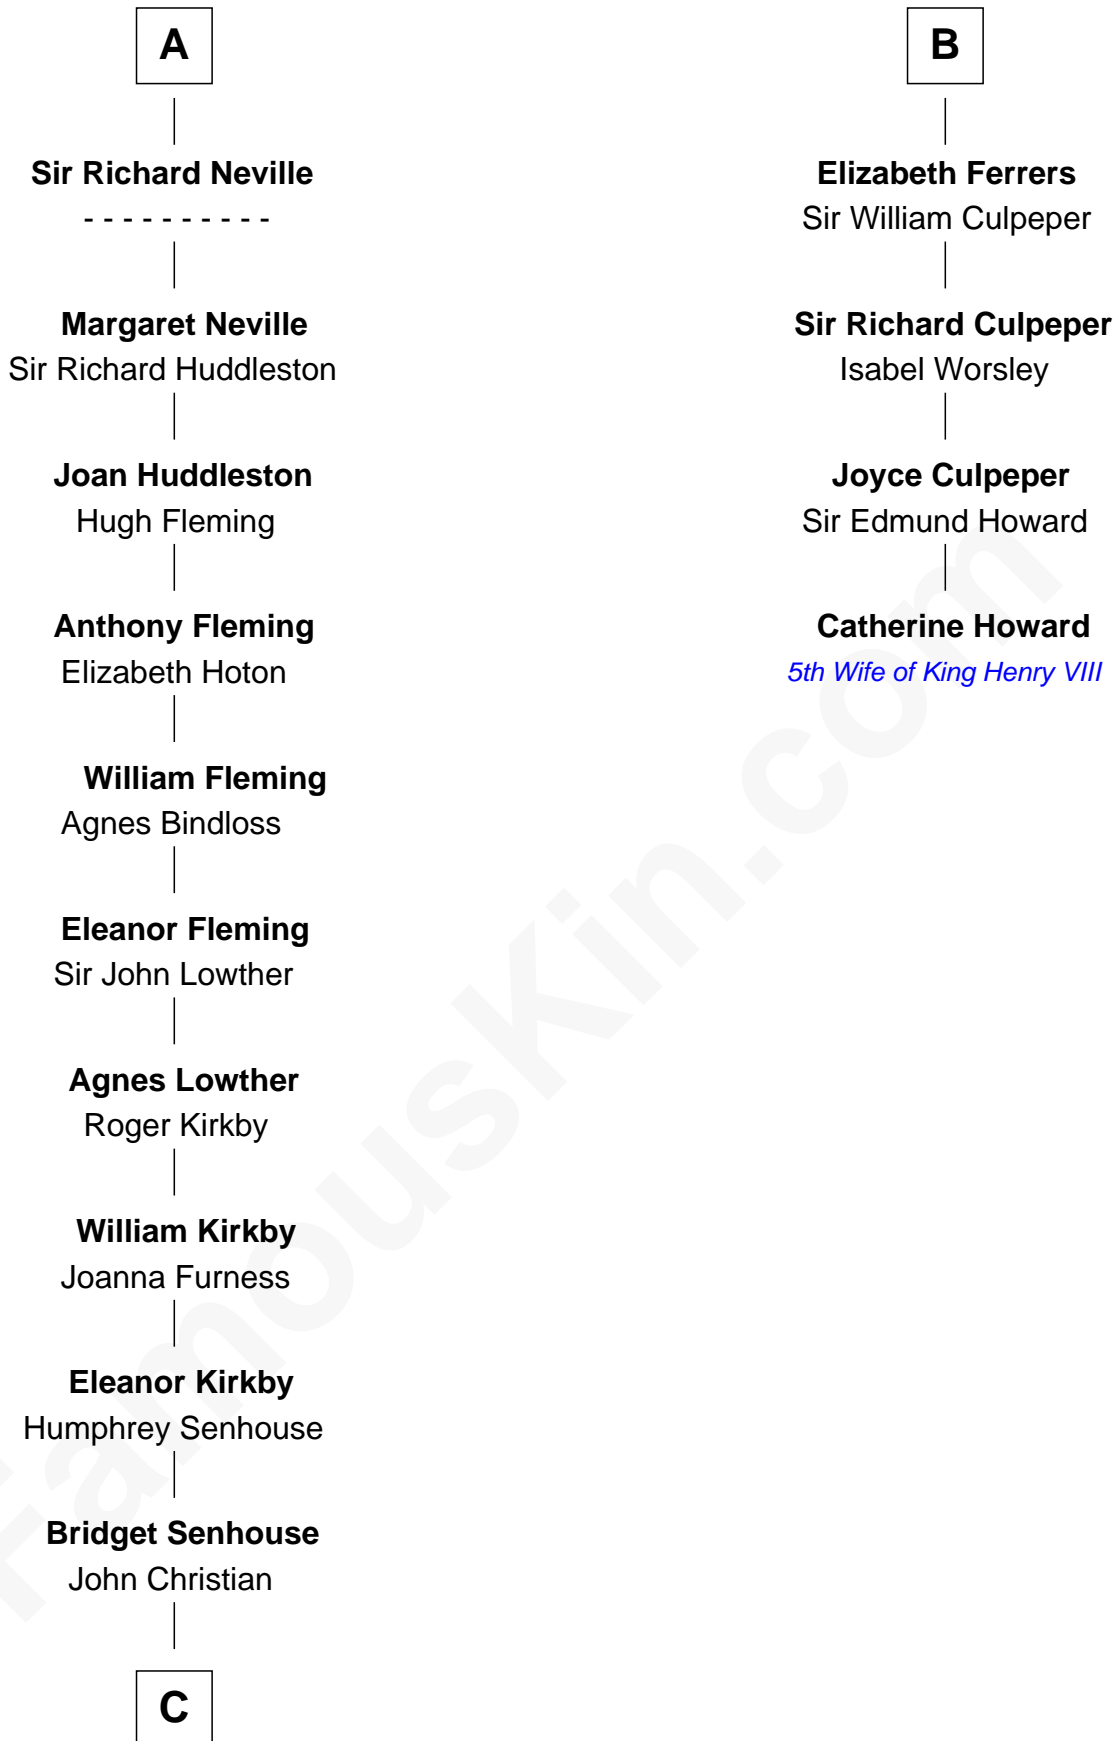

FamousKin.com

Relationship Chart of Fletcher Christian

Leader of the mutiny on the Bounty

10th cousin 8 times removed of

Catherine Howard

5th Wife of King Henry VIII

C

Charles Christian

Anne Dixon

Fletcher Christian

Leader of the mutiny on the Bounty

FamousKin.com