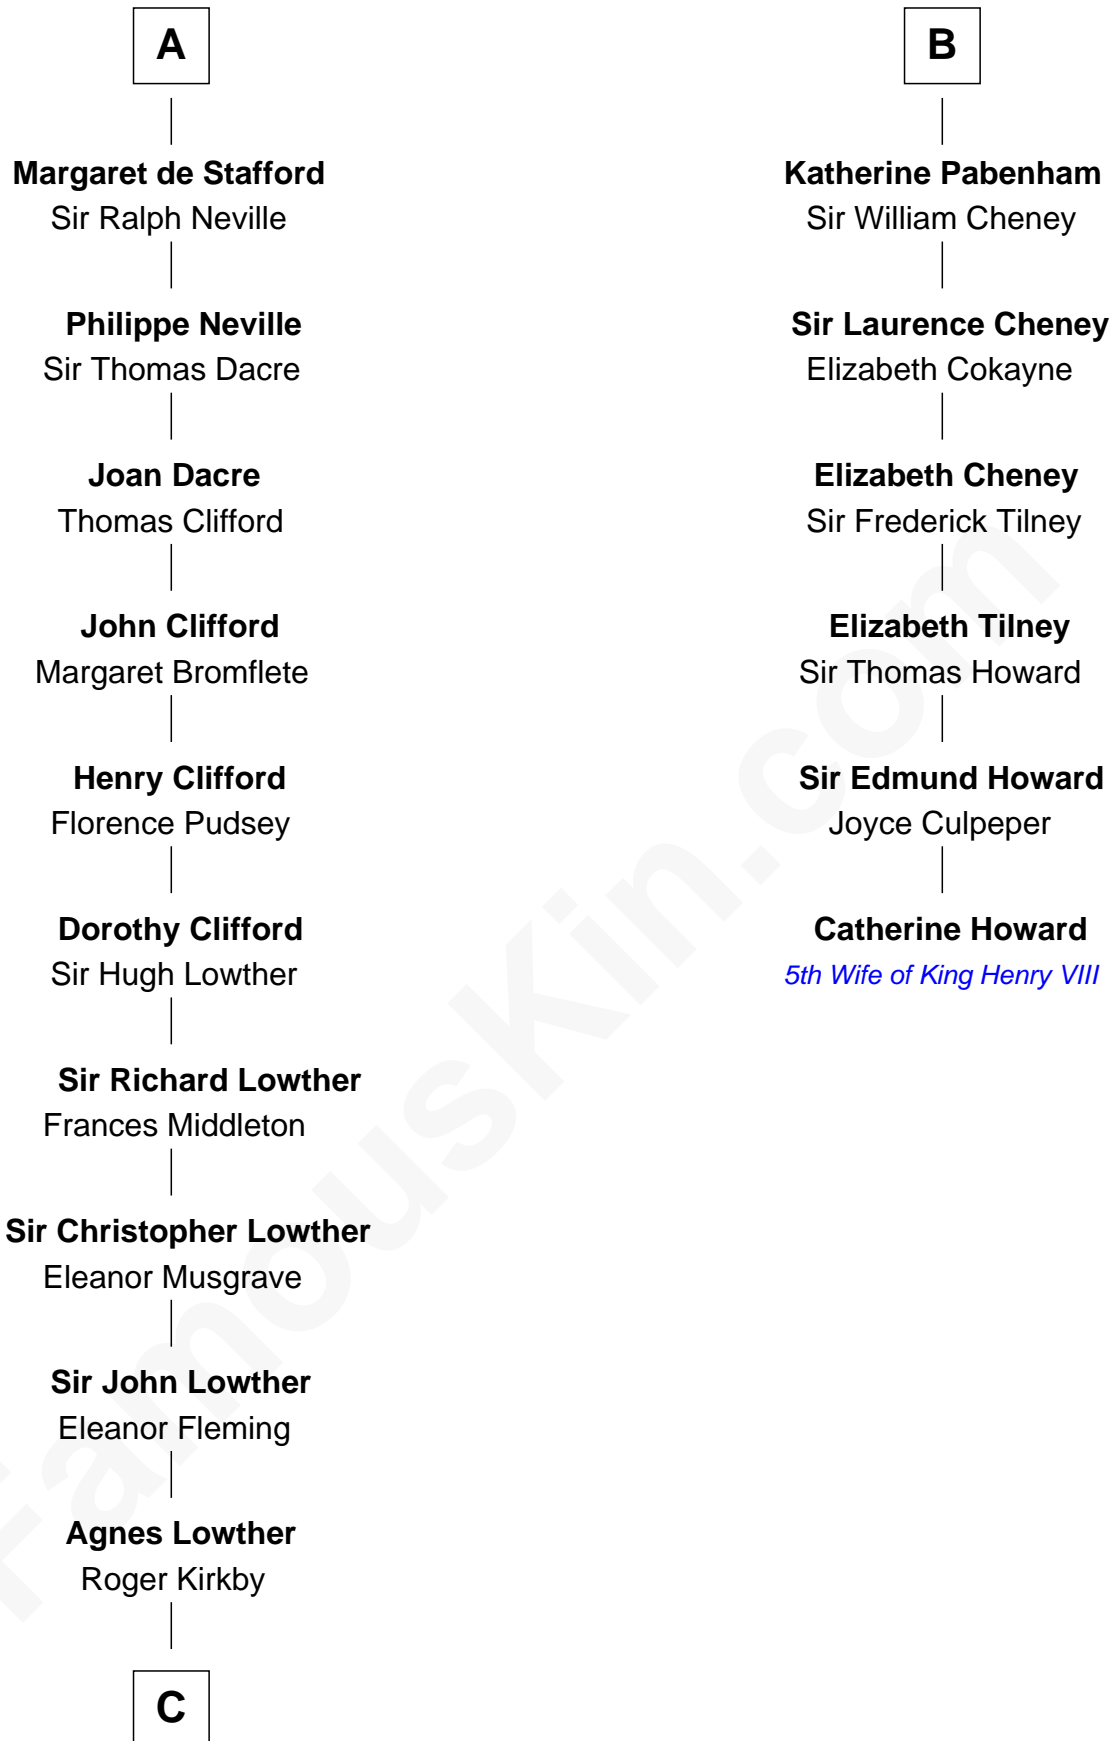

FamousKin.com

Relationship Chart of Fletcher Christian

Leader of the mutiny on the Bounty

12th cousin 9 times removed of

Catherine Howard

5th Wife of King Henry VIII

C

—
William Kirkby
Joanna Furness

—
Eleanor Kirkby
Humphrey Senhouse

—
Bridget Senhouse
John Christian

—
Charles Christian
Anne Dixon

—
Fletcher Christian
Leader of the mutiny on the Bounty