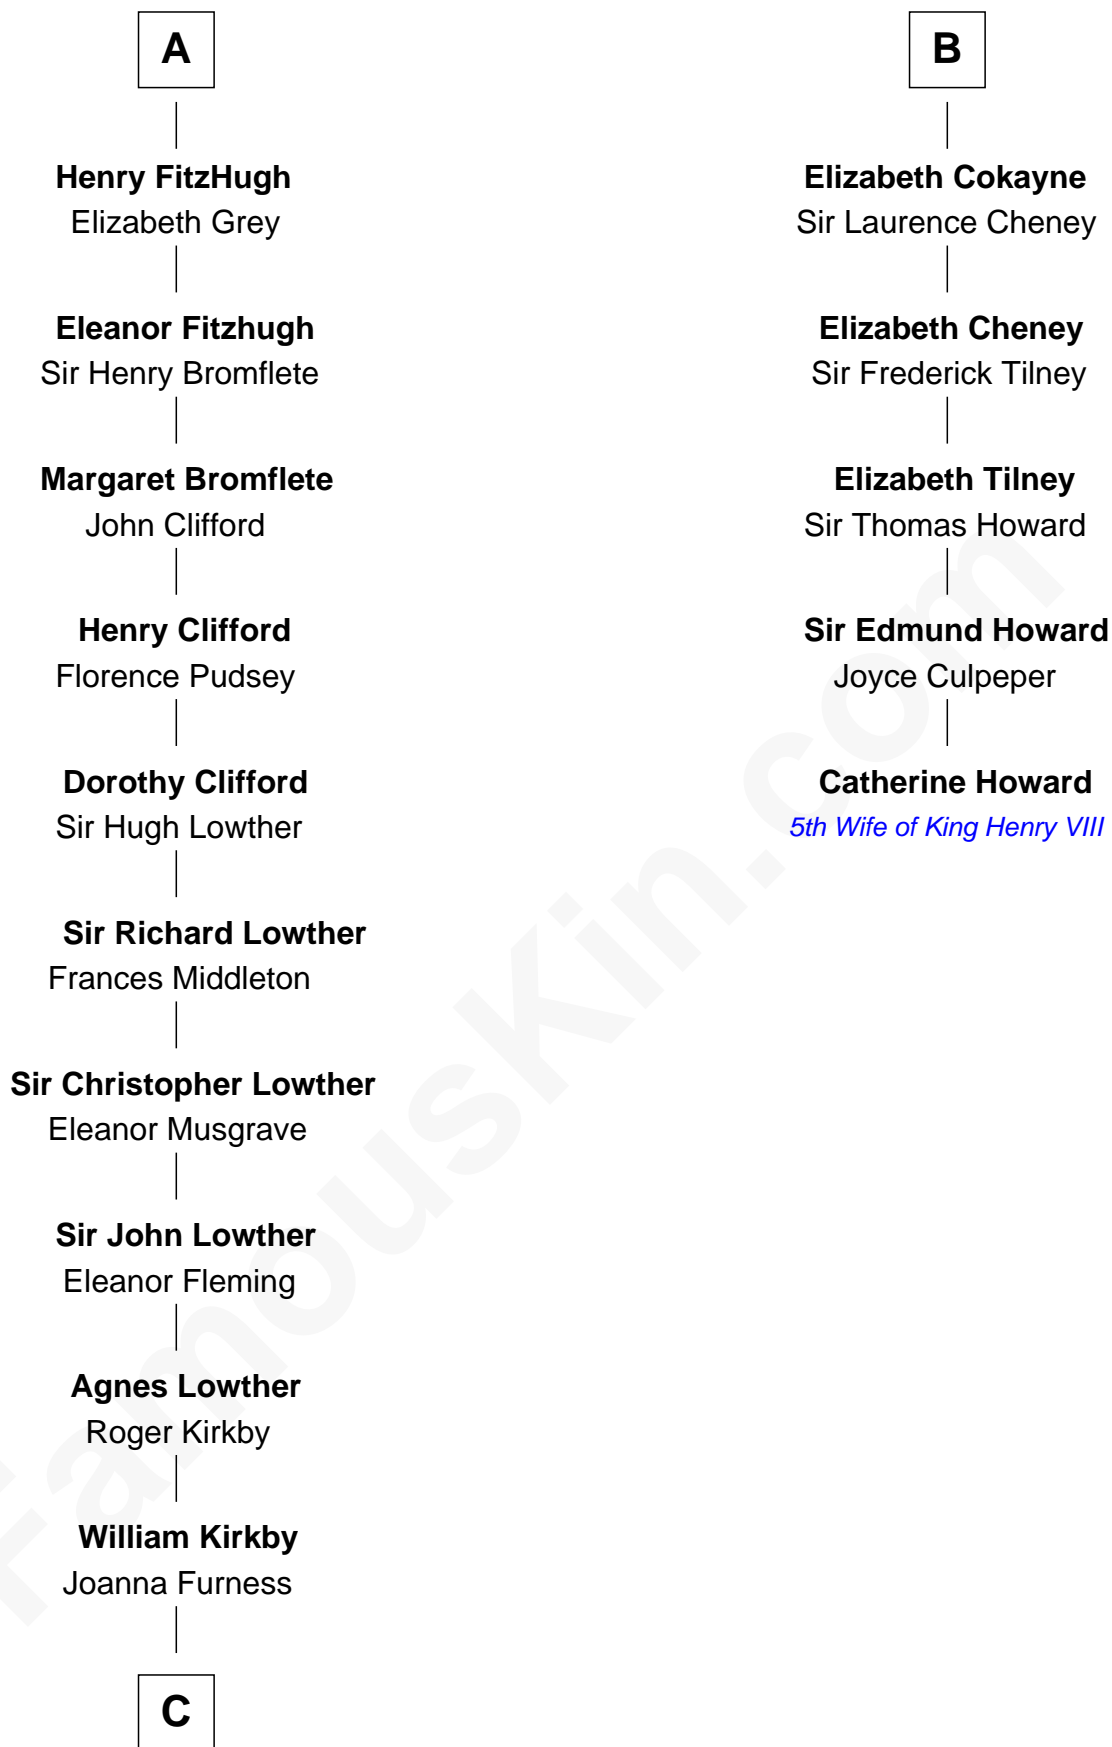

FamousKin.com

Relationship Chart of Fletcher Christian

Leader of the mutiny on the Bounty

11th cousin 9 times removed of

Catherine Howard

5th Wife of King Henry VIII

C

—
Eleanor Kirkby
Humphrey Senhouse

—
Bridget Senhouse
John Christian

—
Charles Christian
Anne Dixon

—
Fletcher Christian
Leader of the mutiny on the Bounty

FamousKin.com