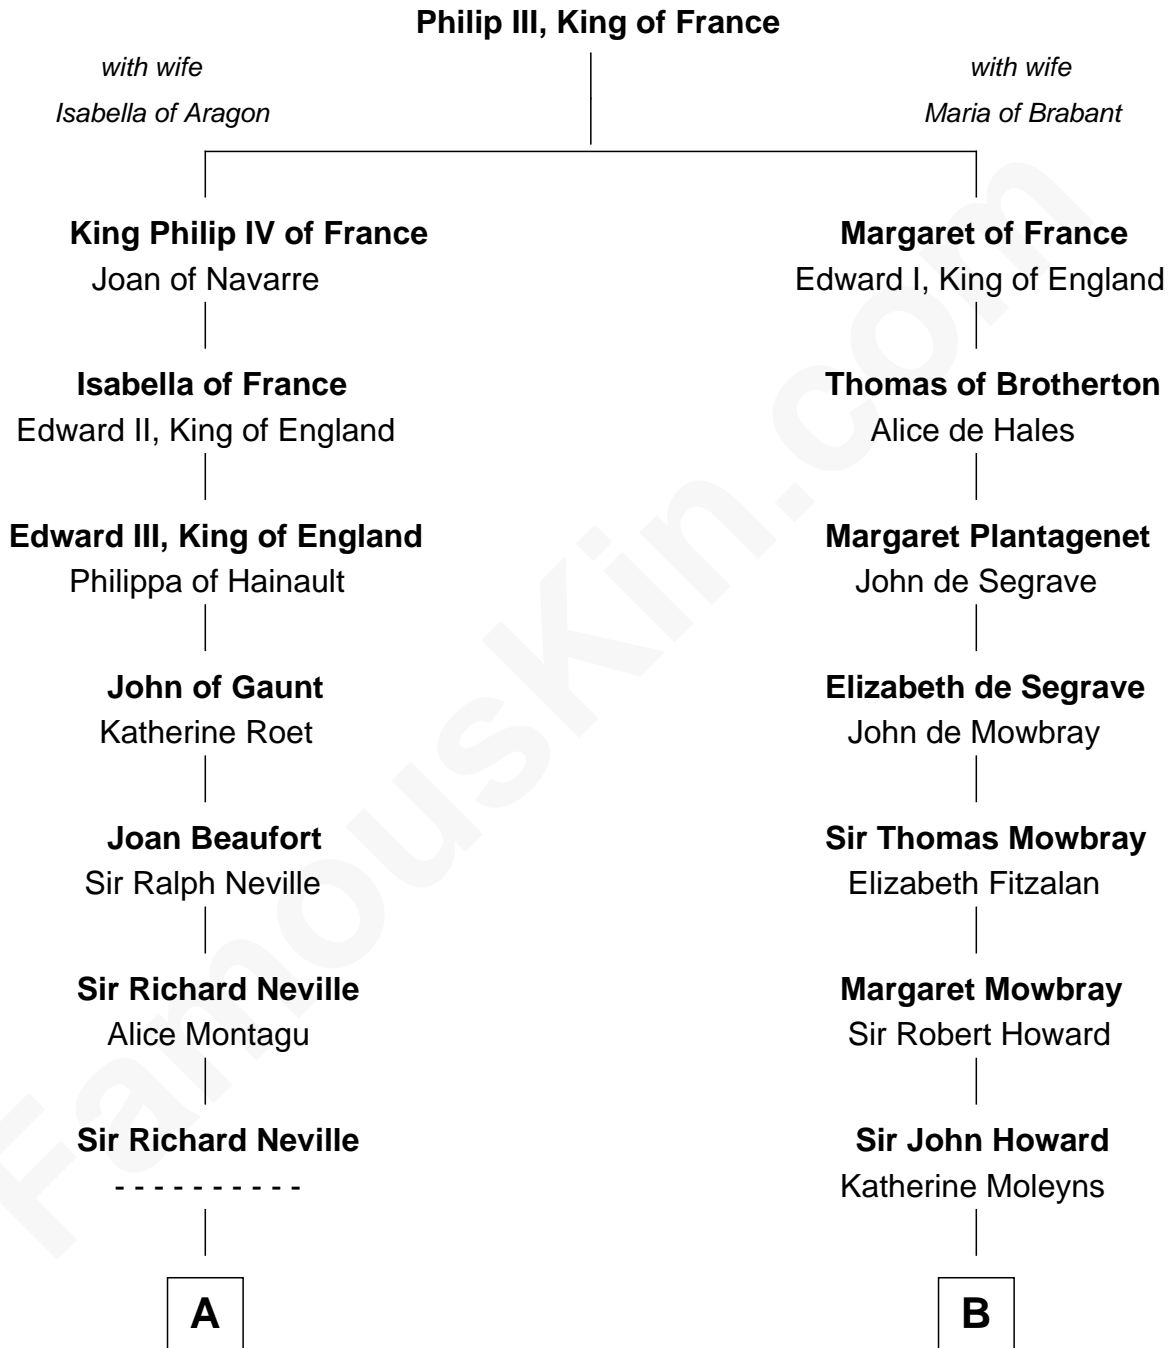

Catherine Howard

5th Wife of King Henry VIII