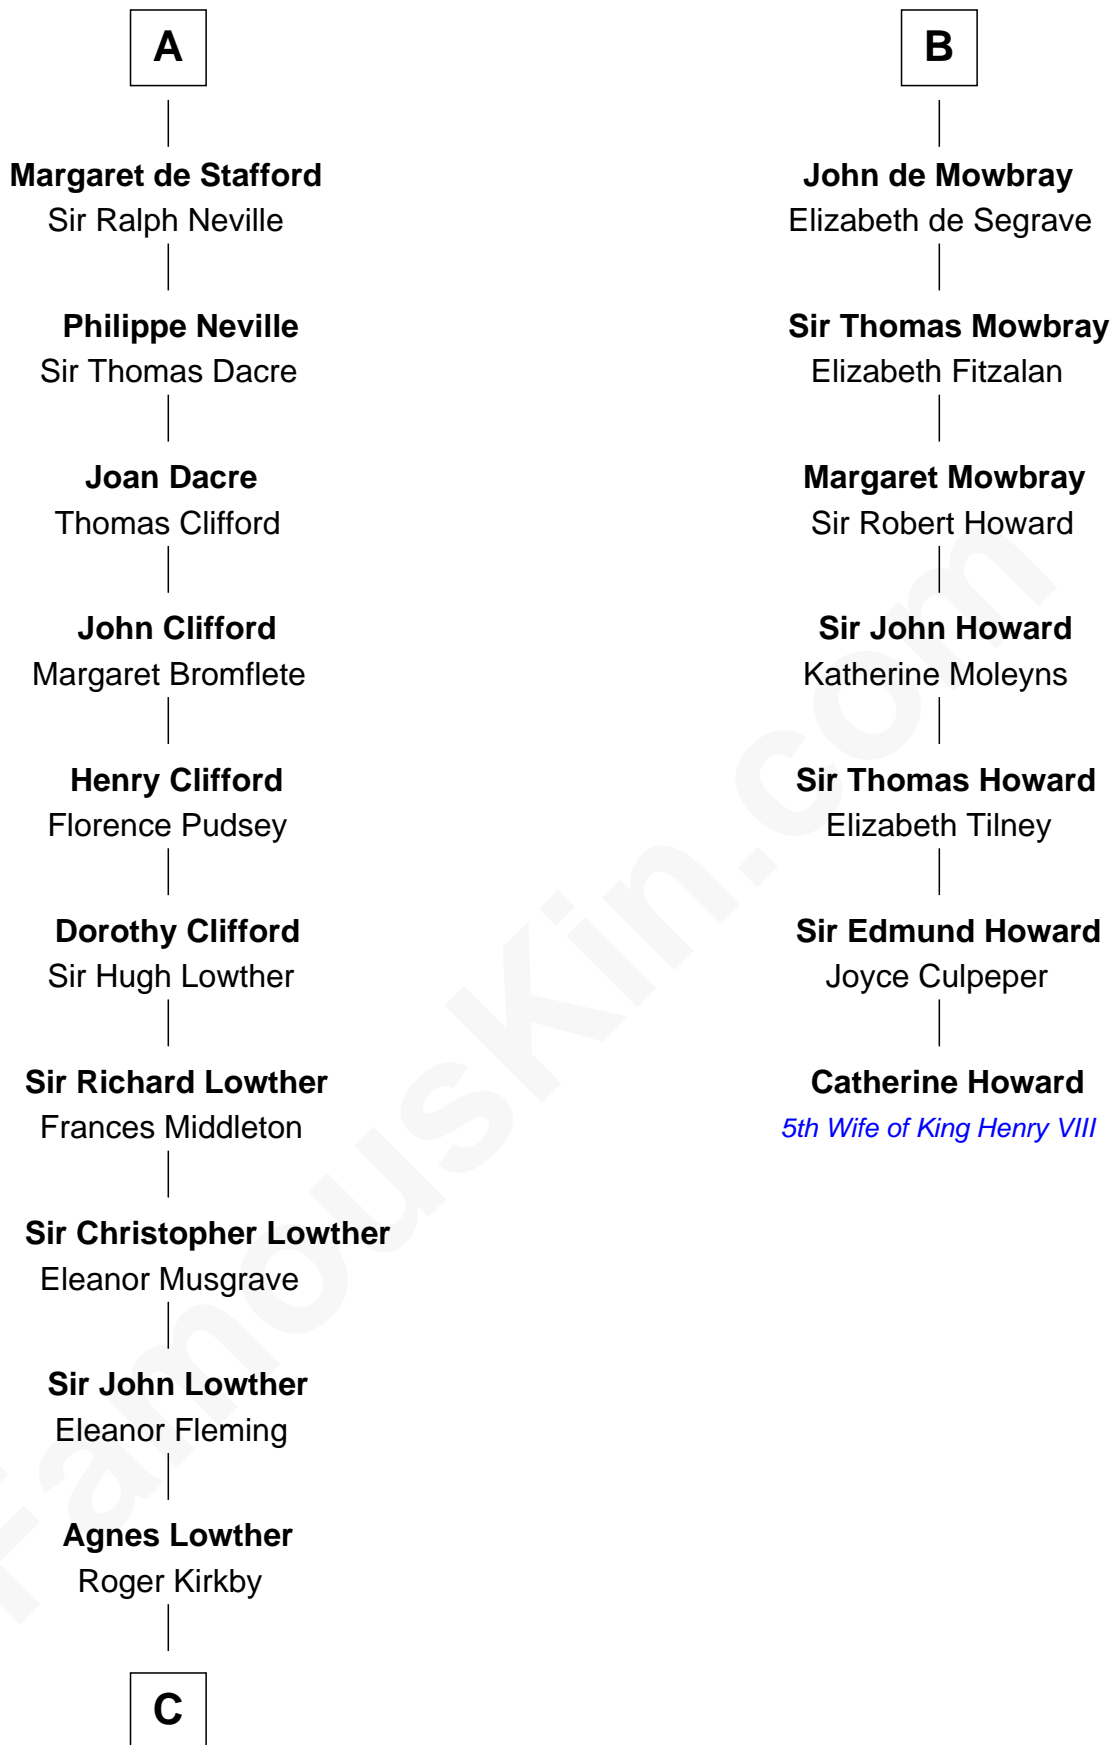

THE "BOUNTY" AT ANCHOR

# FamousKin.com Relationship Chart of Fletcher Christian

Leader of the mutiny on the Bounty

13th cousin 8 times removed of

**Catherine Howard**

5th Wife of King Henry VIII

**Geoffrey de Mandeville**

Rohese de Vere

**C**

William Kirkby  
Joanna Furness

Eleanor Kirkby  
Humphrey Senhouse

Bridget Senhouse  
John Christian

Charles Christian  
Anne Dixon

Fletcher Christian  
*Leader of the mutiny on the Bounty*