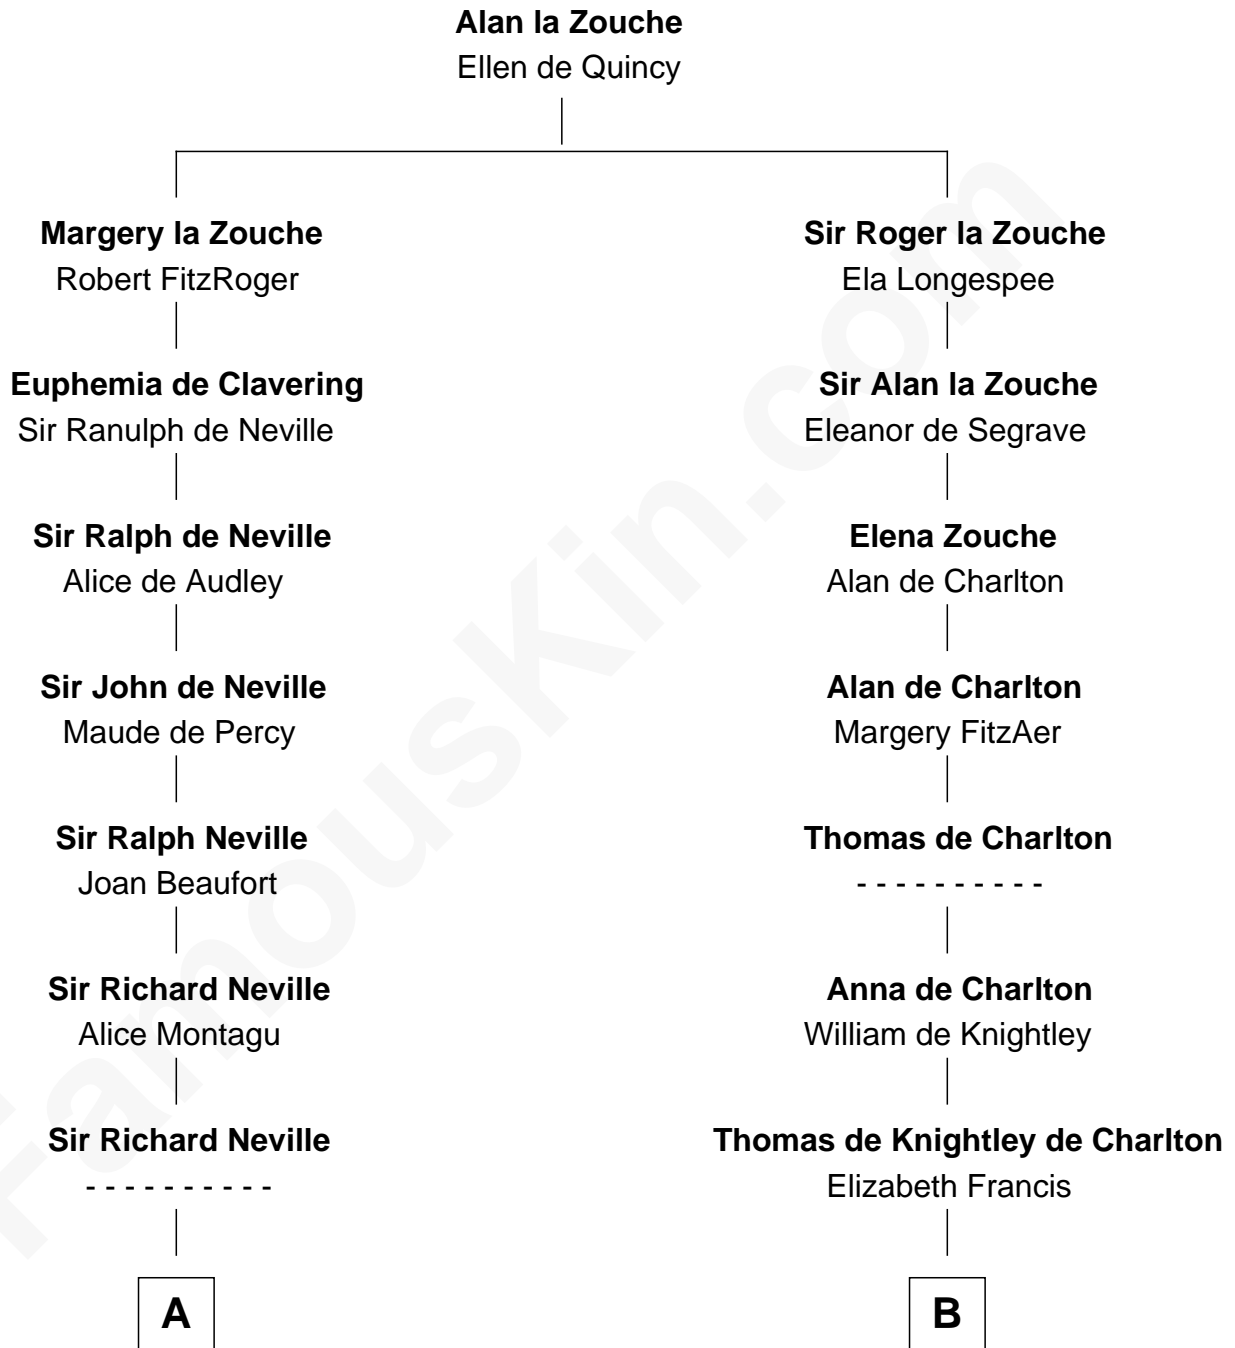

# FamousKin.com

## Relationship Chart of Fletcher Christian

Leader of the mutiny on the Bounty

17th cousin 2 times removed of

**Ralph Waldo Emerson**

American Poet

**C**

Rev. William Emerson

Phebe Bliss