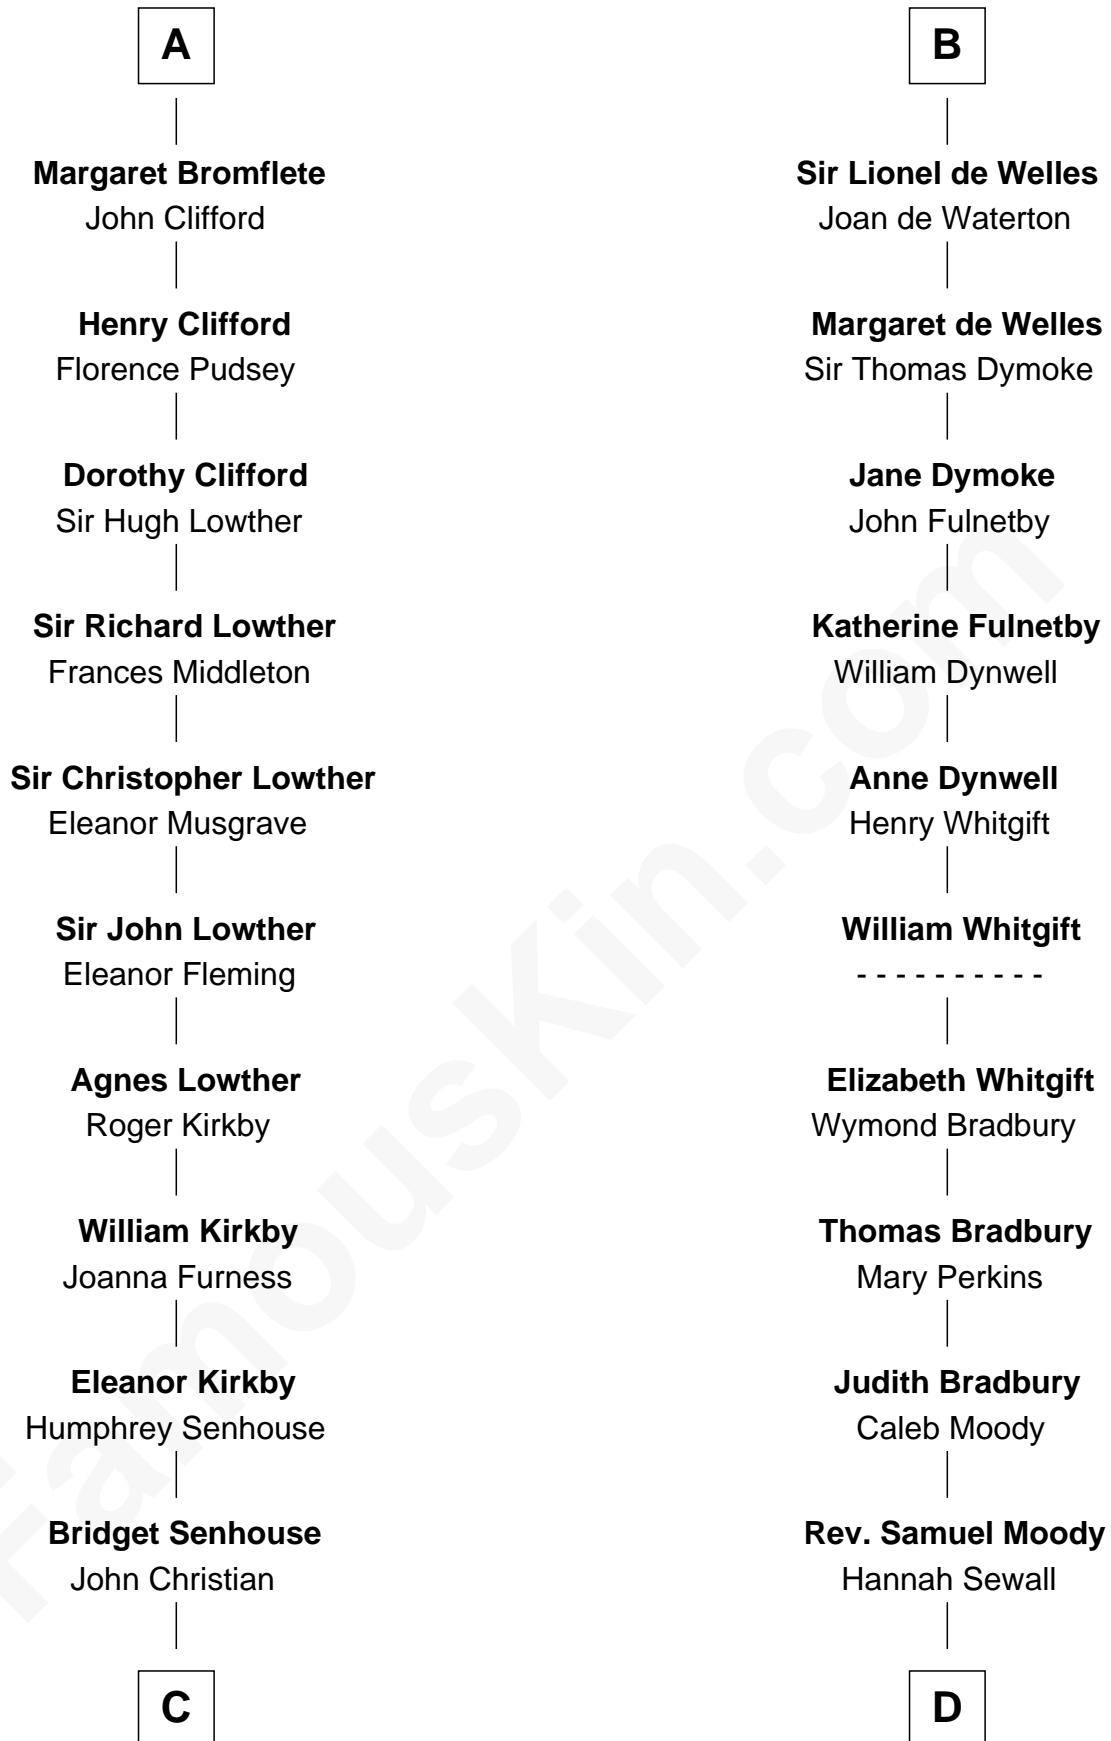

FamousKin.com

Relationship Chart of Fletcher Christian

Leader of the mutiny on the Bounty

18th cousin 2 times removed of

Ralph Waldo Emerson

American Poet

Sir Richard FitzRoy

Rose de Dover

C

Charles Christian

Anne Dixon

Fletcher Christian

Leader of the mutiny on the Bounty

D

Mary Moody

Rev. Joseph Emerson