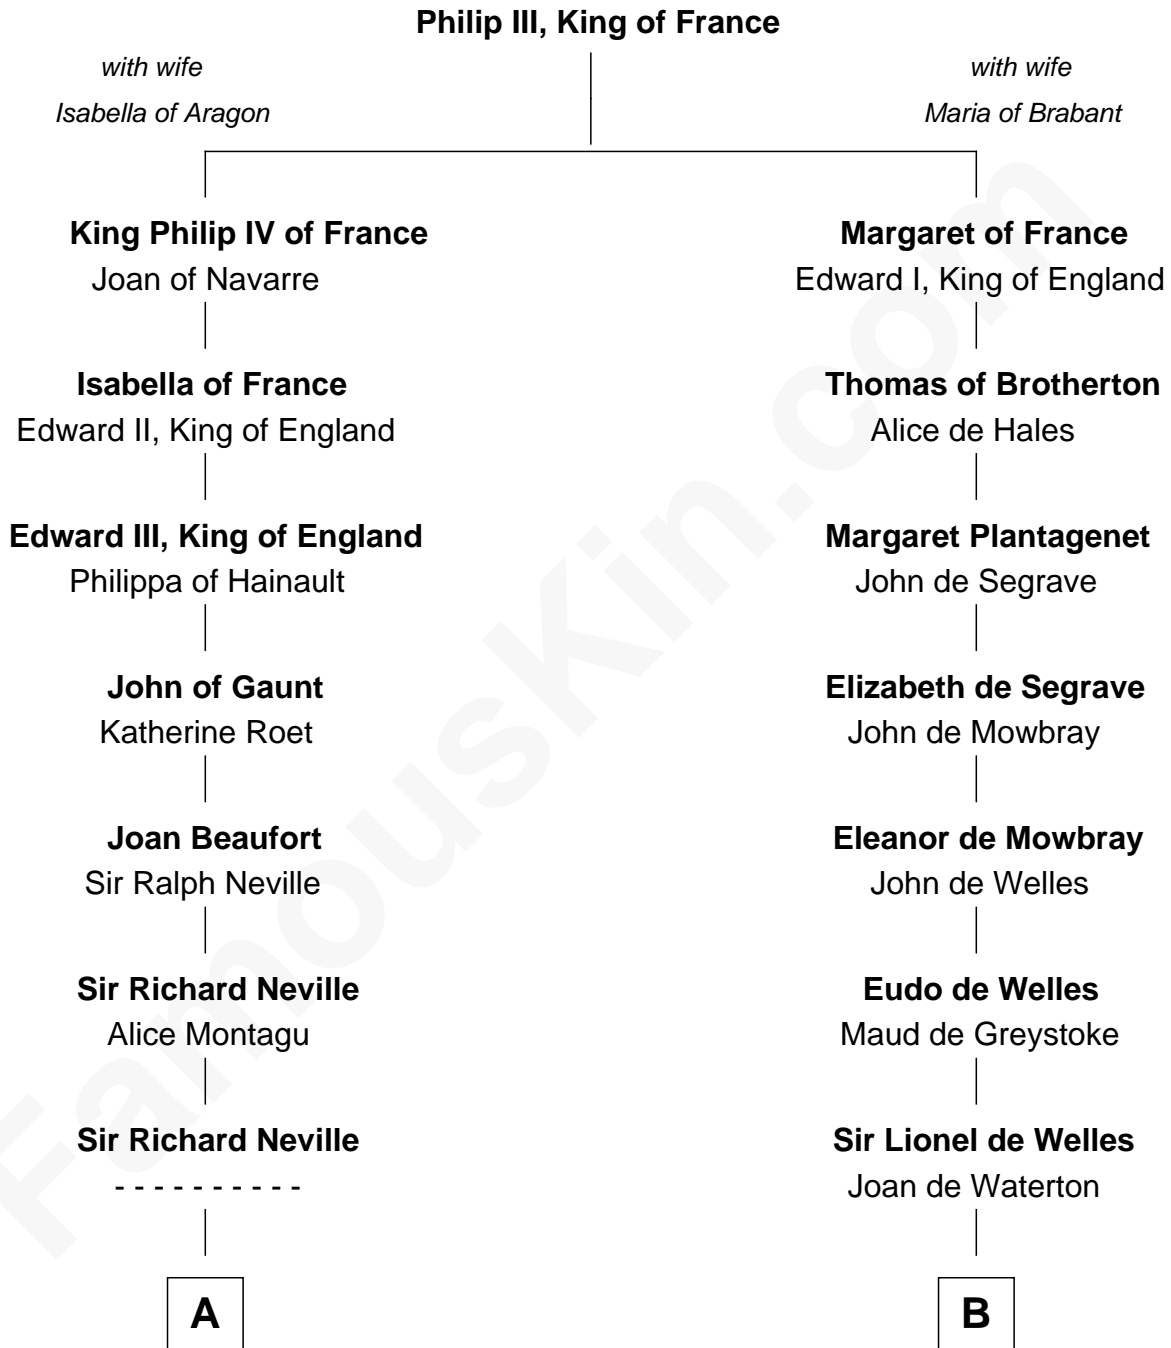

# FamousKin.com

## Relationship Chart of Fletcher Christian

Leader of the mutiny on the Bounty

17th cousin 2 times removed of

**Ralph Waldo Emerson**

American Poet

**C**

Rev. William Emerson

Phebe Bliss