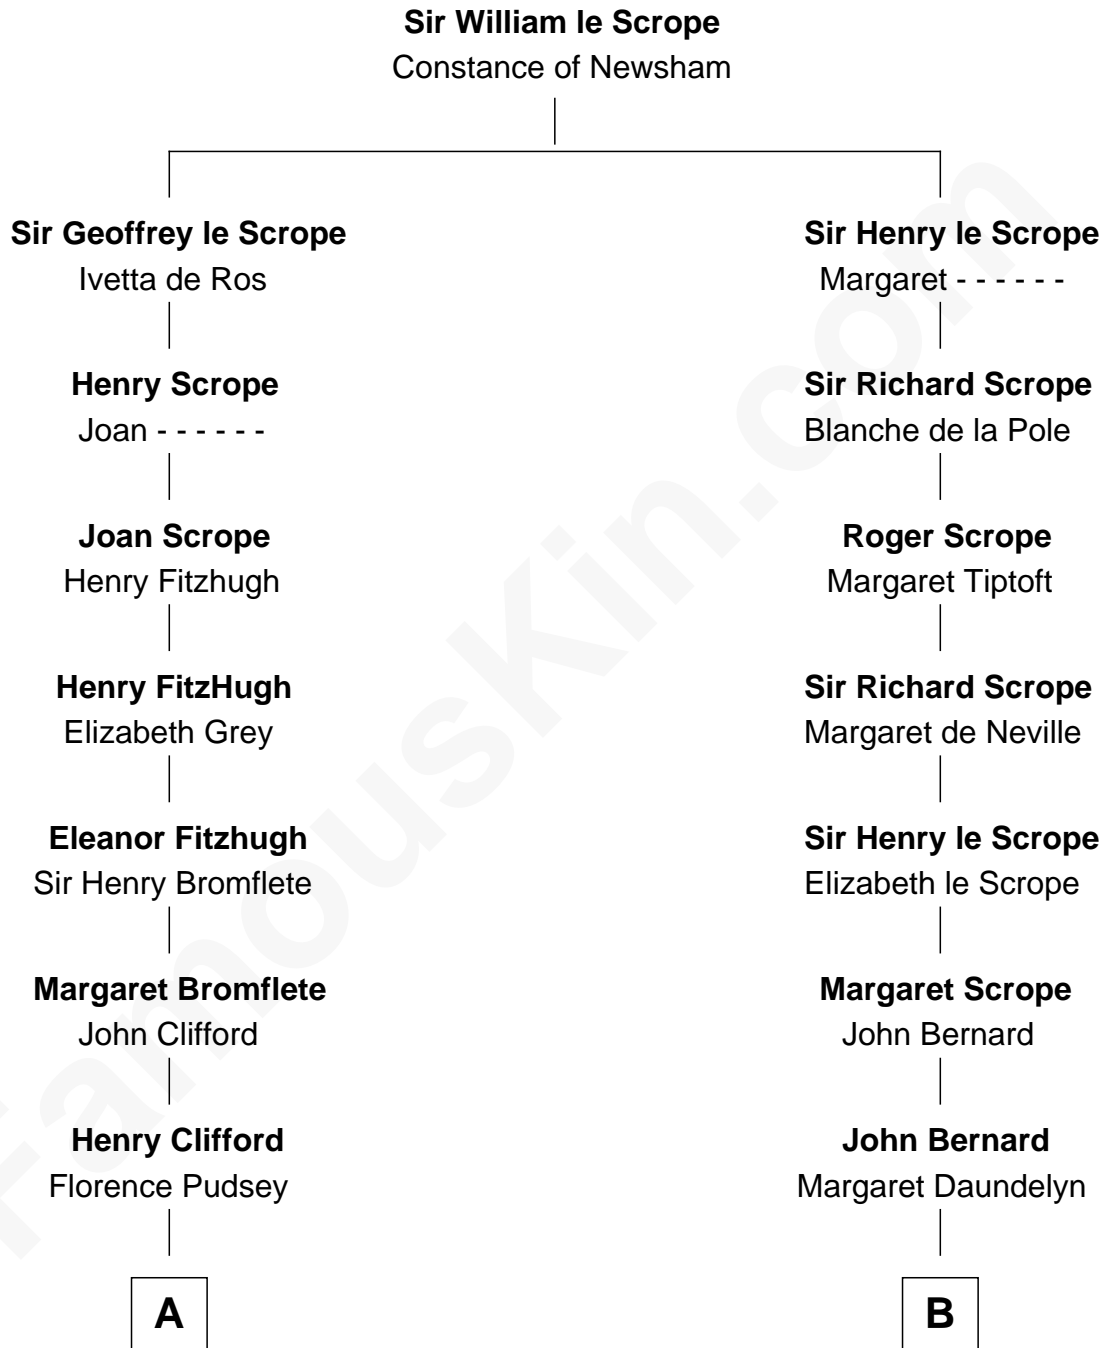

FamousKin.com

Relationship Chart of Fletcher Christian

Leader of the mutiny on the Bounty

16th cousin 2 times removed of

Admiral Richard Byrd
Polar Explorer

C

Richard Evelyn Byrd
Eleanor Bolling Flood

Admiral Richard Byrd
Polar Explorer

FamousKin.com