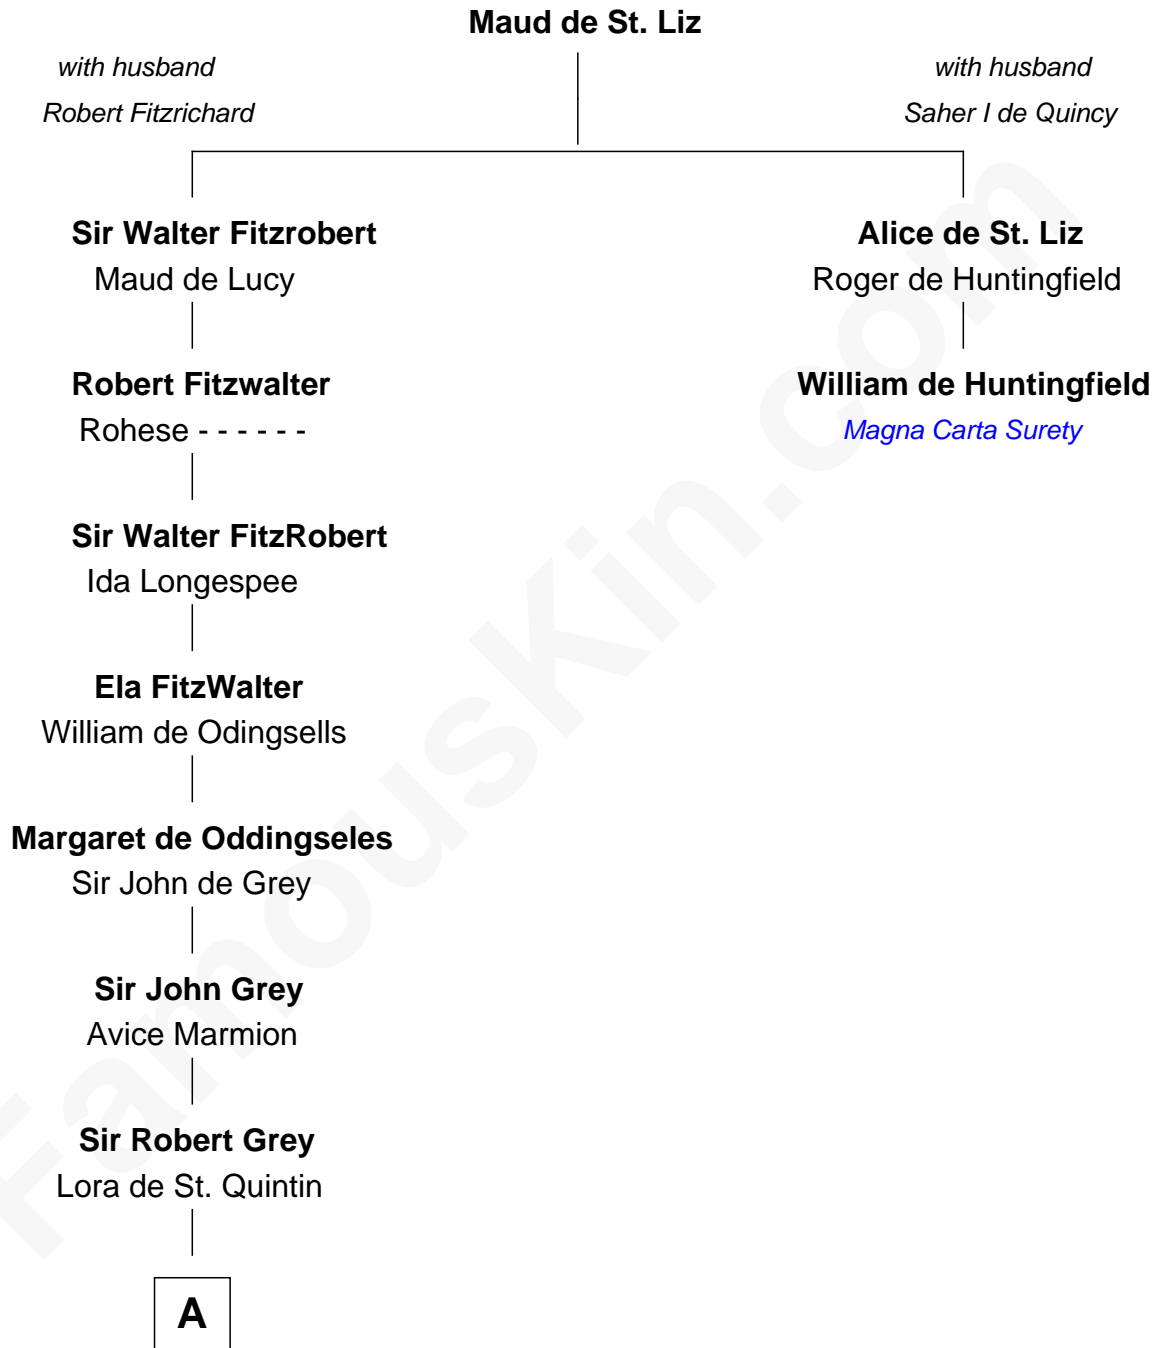

# FamousKin.com Relationship Chart of Fletcher Christian

Leader of the mutiny on the Bounty

1st cousin 19 times removed of

**William de Huntingfield**  
Magna Carta Surety

**A**

**Elizabeth Grey**

Henry FitzHugh

**Eleanor Fitzhugh**

Sir Henry Bromflete

**Margaret Bromflete**

John Clifford

**Henry Clifford**

Florence Pudsey

**Dorothy Clifford**

Sir Hugh Lowther