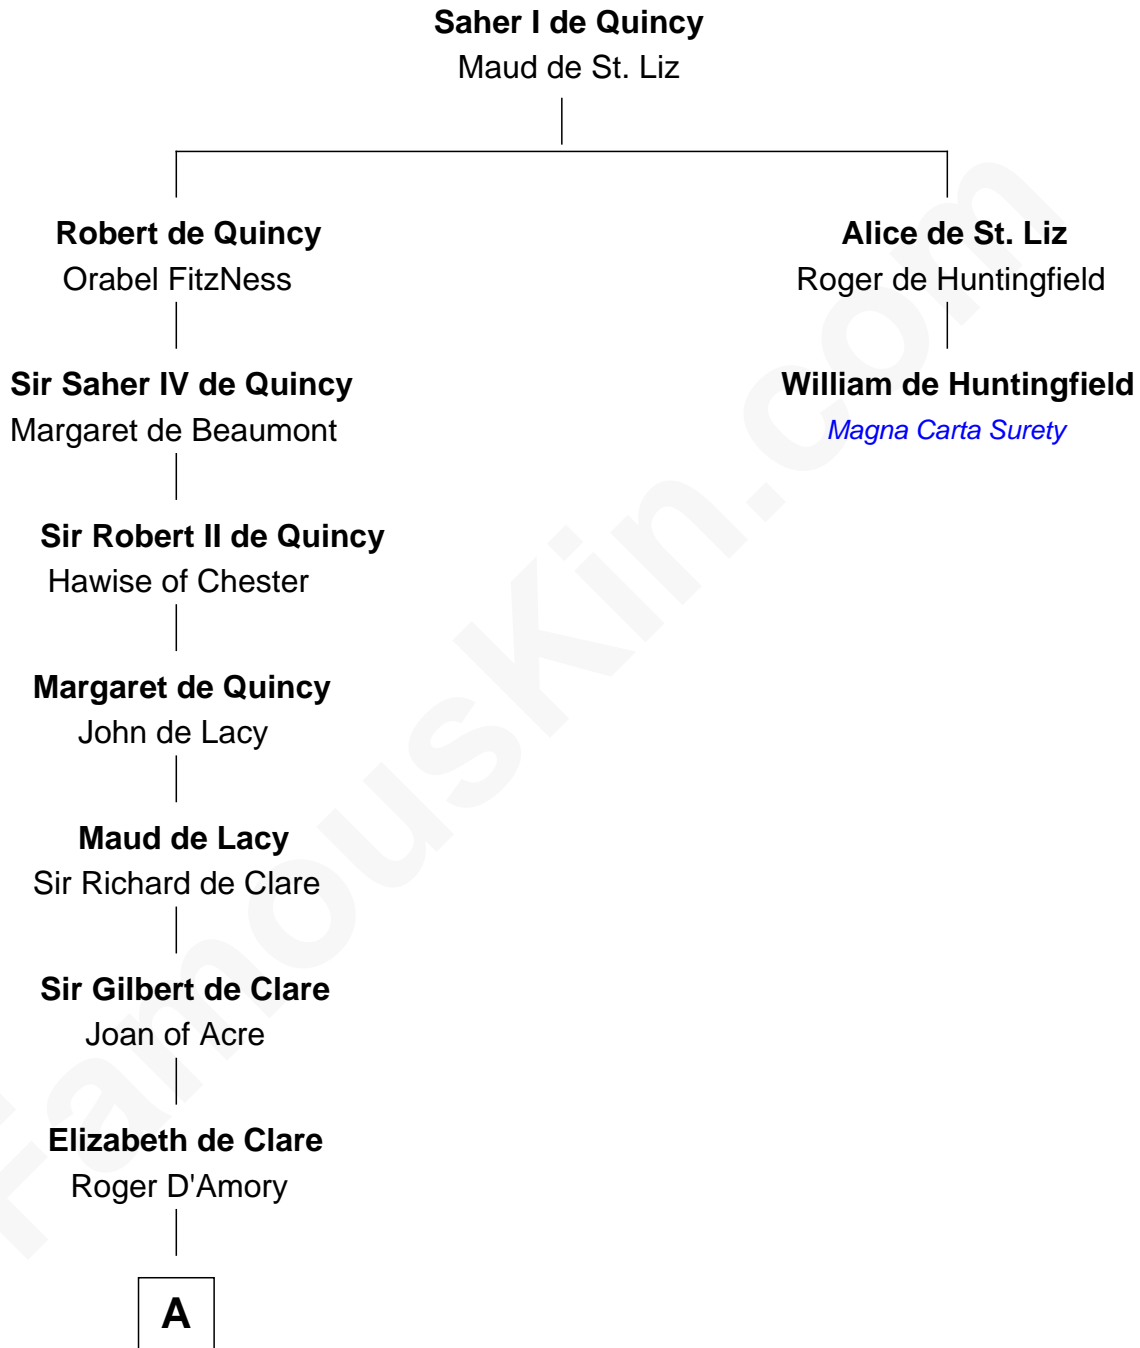

FamousKin.com Relationship Chart of Fletcher Christian

Leader of the mutiny on the Bounty

1st cousin 20 times removed of

William de Huntingfield
Magna Carta Surety

A

Elizabeth D'Amory

Sir John Bardolf

William Bardolf