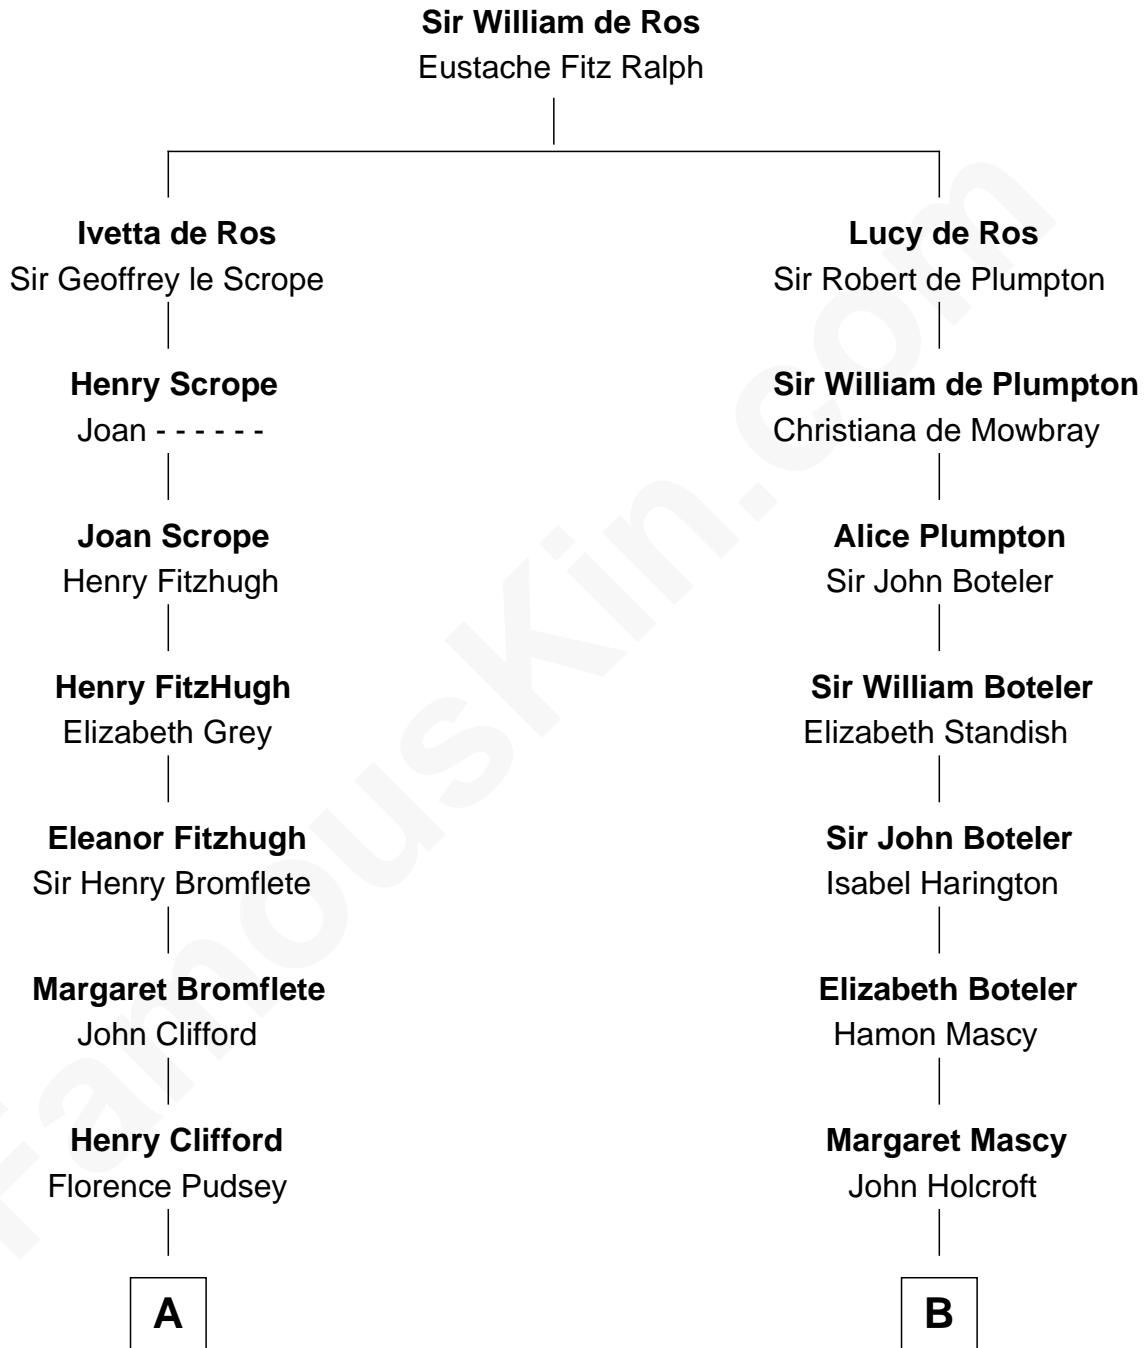

FamousKin.com

Relationship Chart of Fletcher Christian

Leader of the mutiny on the Bounty

16th cousin 2 times removed of

Ellen (Herndon) Arthur

Wife of President Chester A. Arthur

C

—
Capt. William Lewis Herndon
Frances Elizabeth Hansborough

—
Ellen (Herndon) Arthur
Wife of President Chester Arthur

FamousKin.com