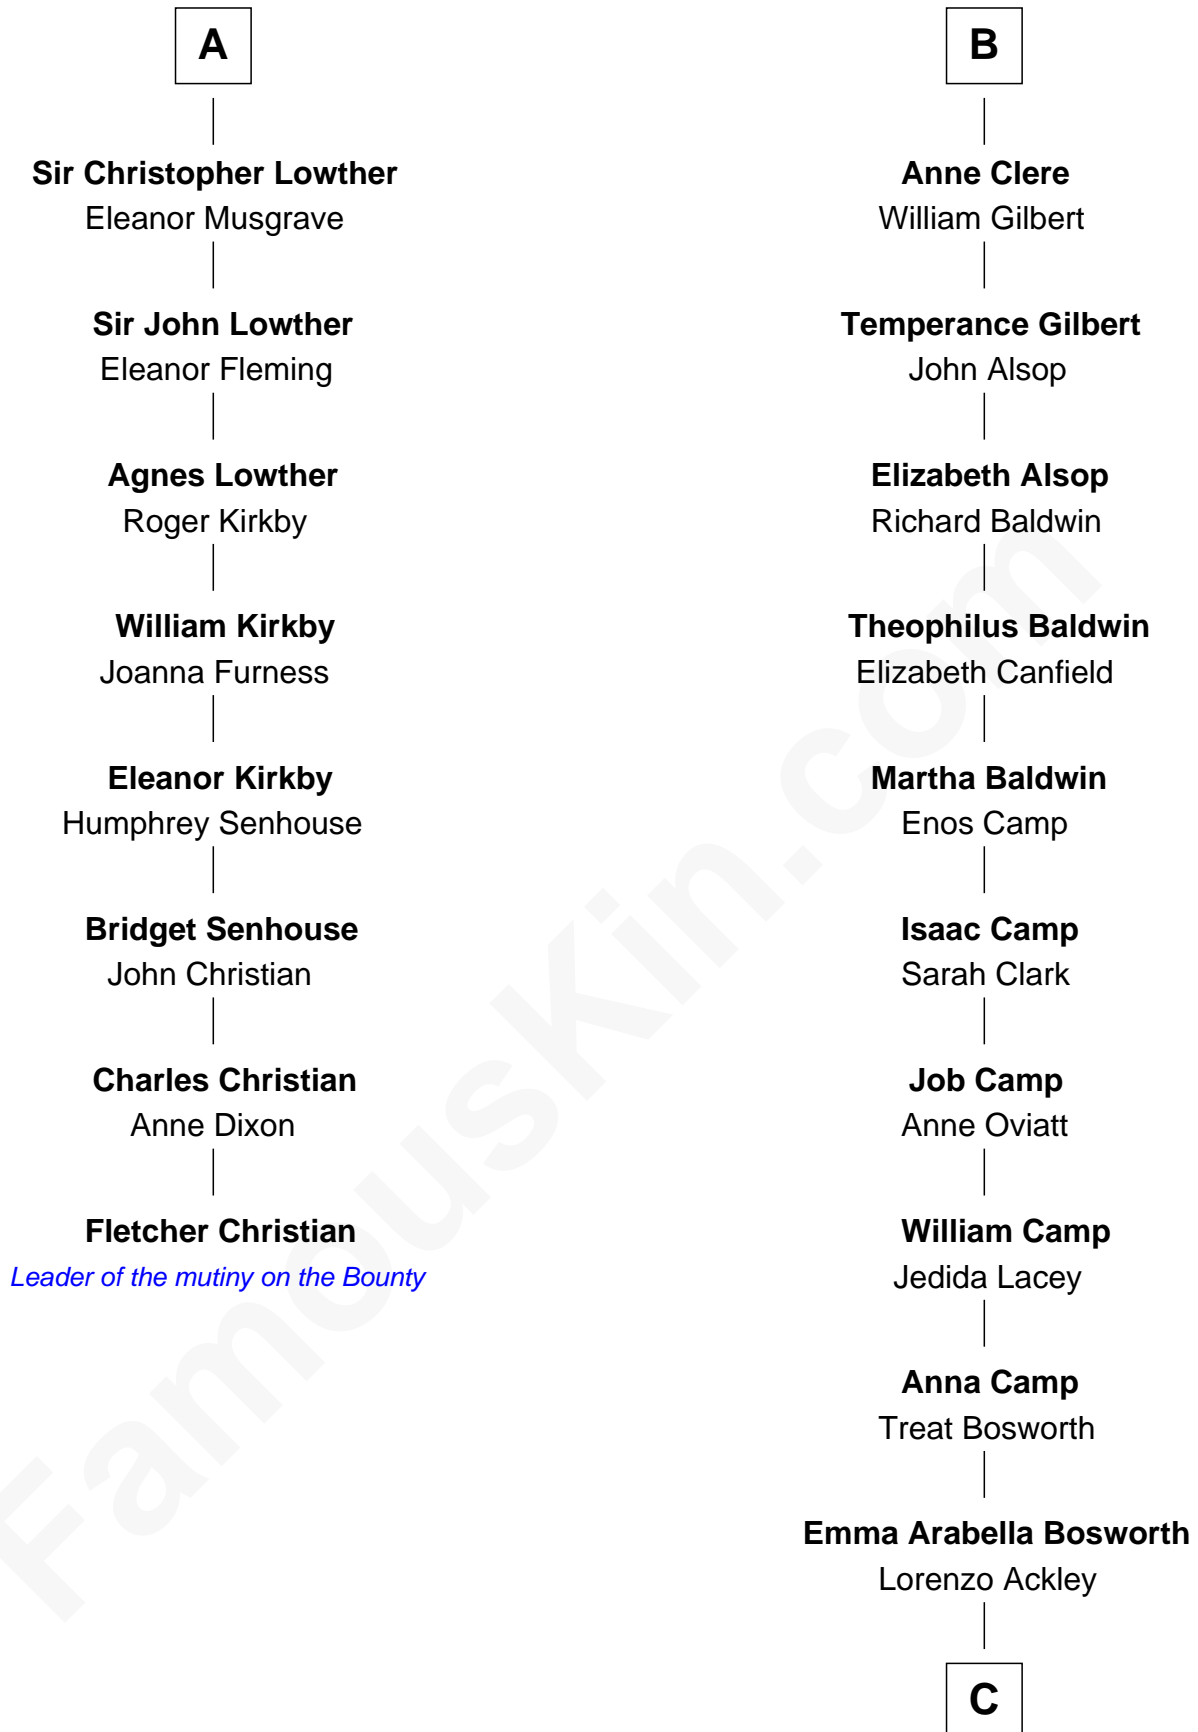

FamousKin.com

Relationship Chart of Fletcher Christian

Leader of the mutiny on the Bounty

14th cousin 7 times removed of

Sydney Biddle Barrows

Mayflower Madam

C

Helen Eva Ackley
William Gildersleeve Parke

Elizabeth Parke
Percy Ballantine

John Boyd Ballantine
Anne L. Crawford

Jeannette Ballantine
Donald Byers Barrows

Sydney Biddle Barrows
Mayflower Madam