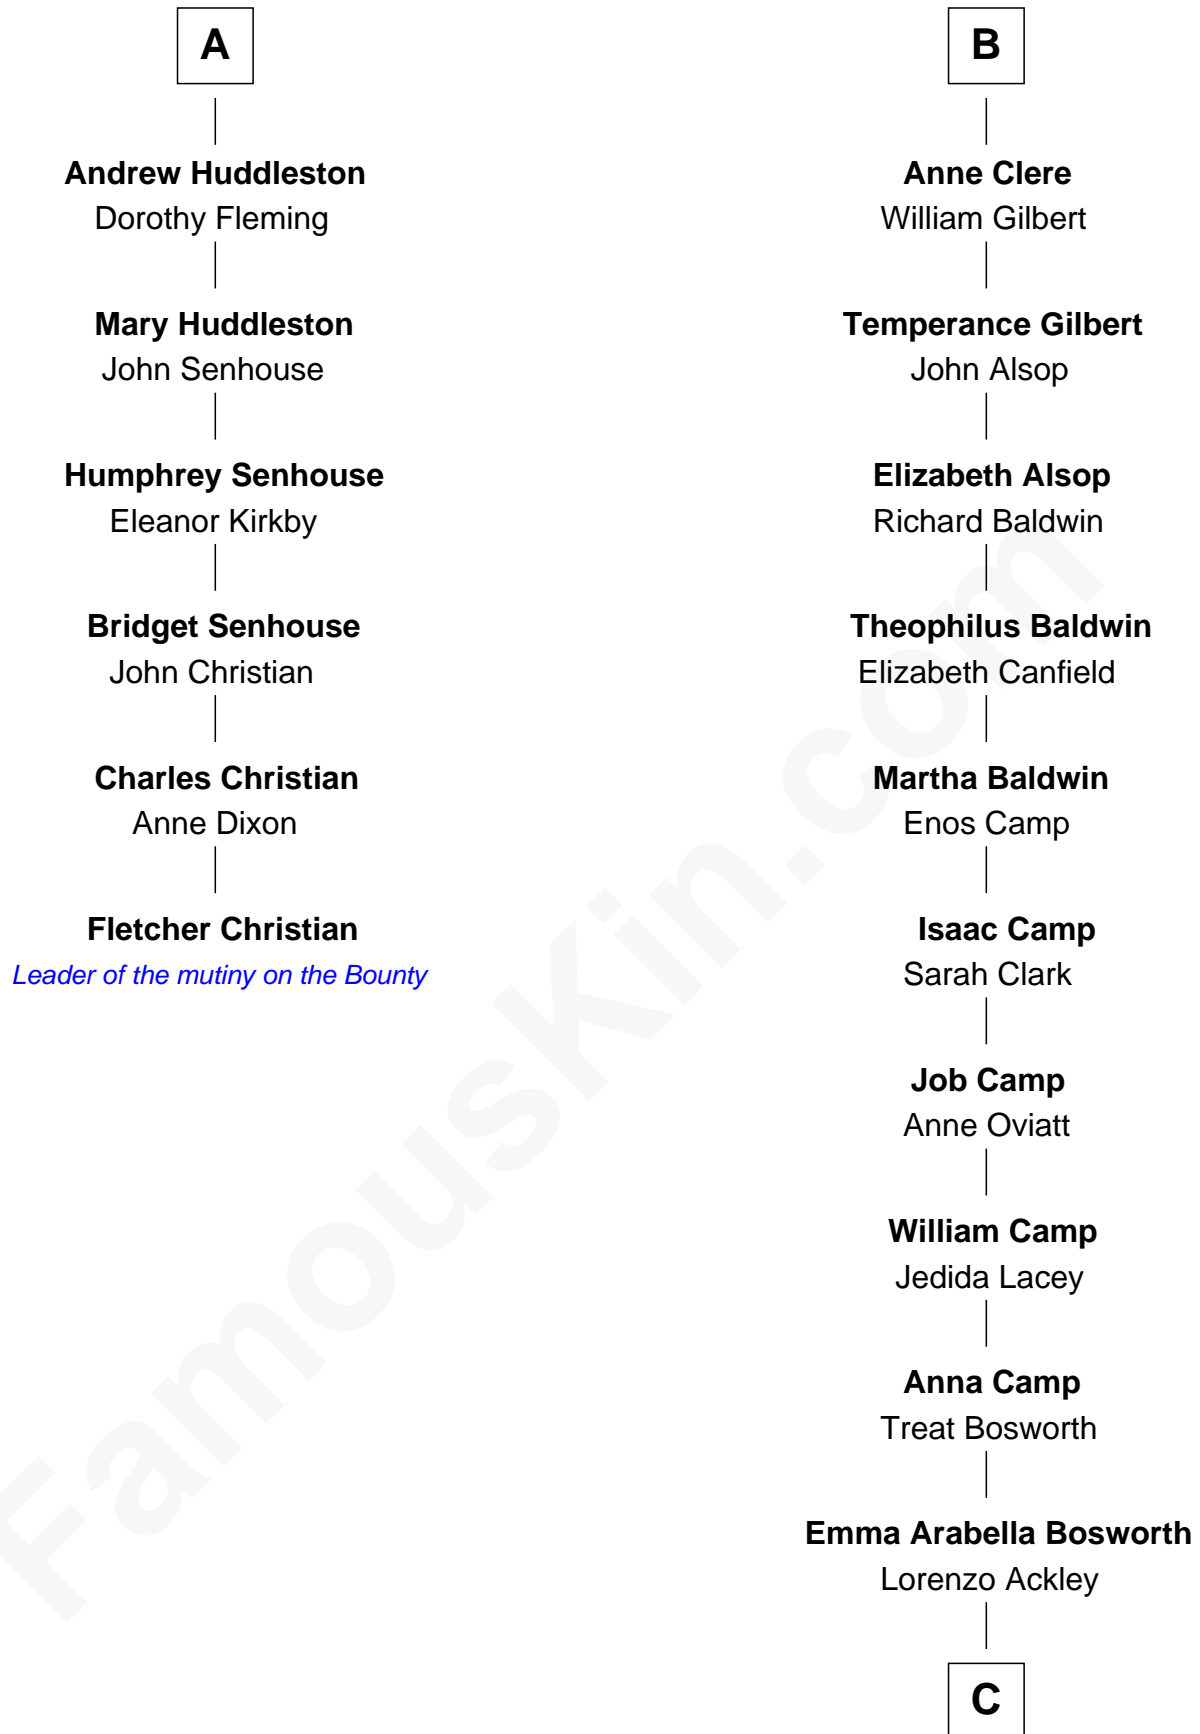

## Relationship Chart of Fletcher Christian

Leader of the mutiny on the Bounty

12th cousin 9 times removed of

**Sydney Biddle Barrows**

Mayflower Madam

**C**

**Helen Eva Ackley**  
William Gildersleeve Parke