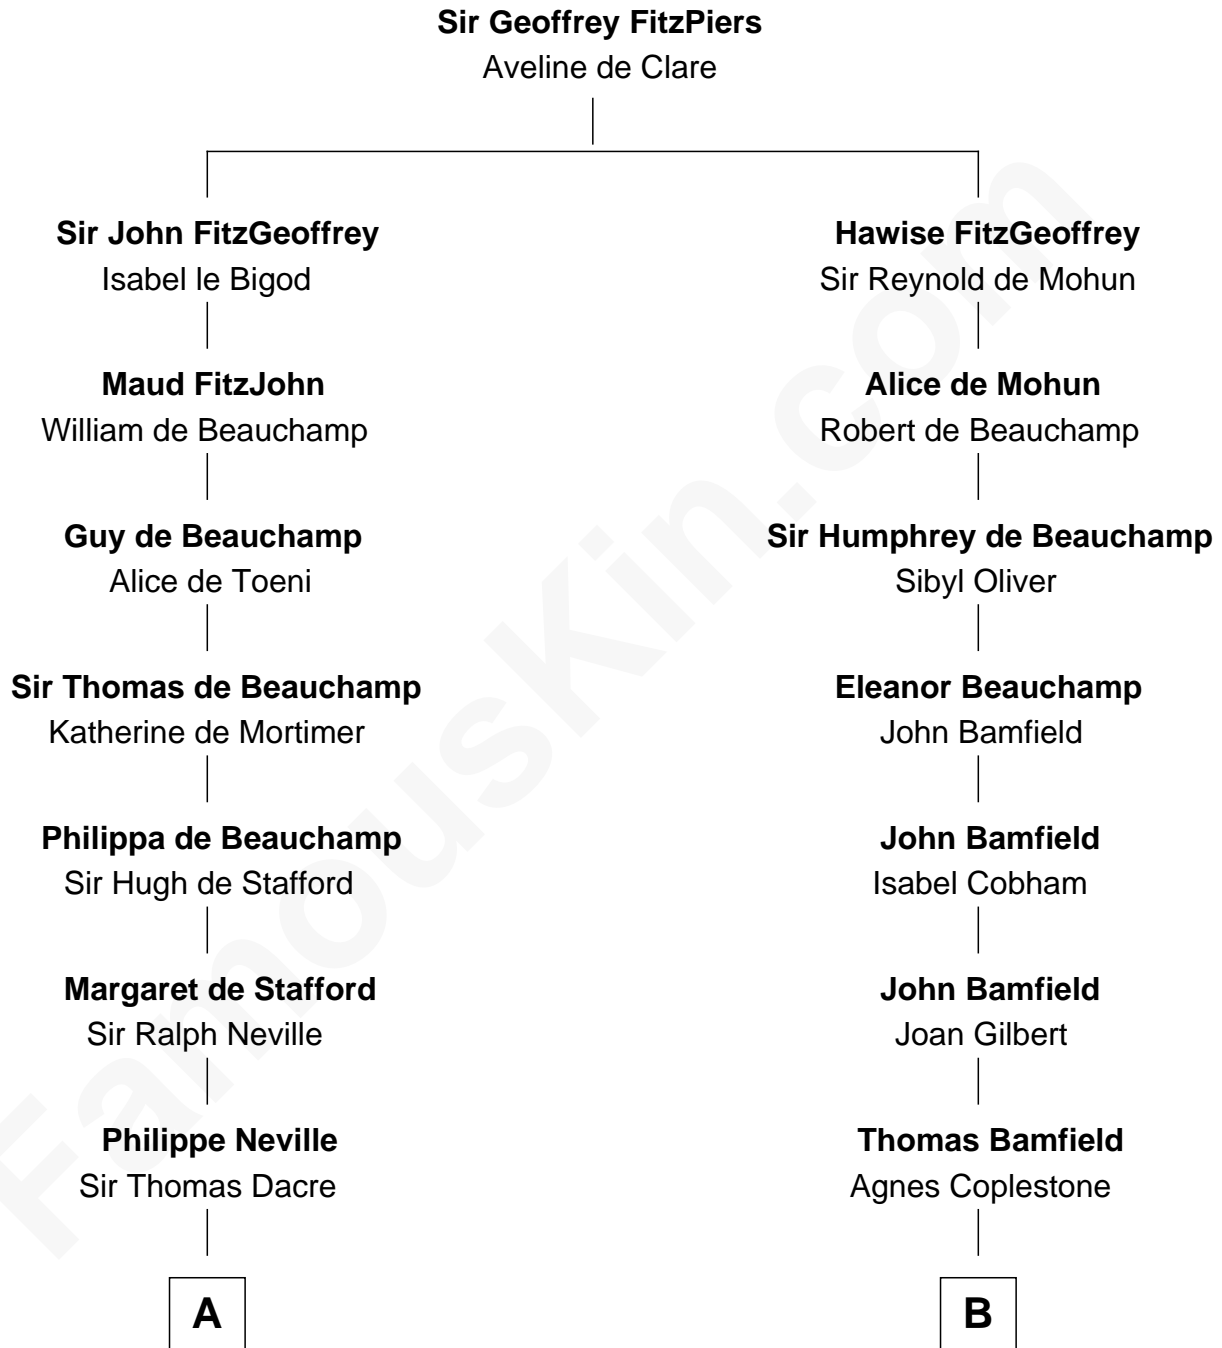

FamousKin.com

Relationship Chart of Fletcher Christian

Leader of the mutiny on the Bounty

14th cousin 5 times removed of

Thomas Trowbridge

(c1600 - 1672/3) Great Migration Immigrant 1637

C

—
Bridget Senhouse

John Christian

—
Charles Christian

Anne Dixon

—
Fletcher Christian

Leader of the mutiny on the Bounty

FamousKin.com